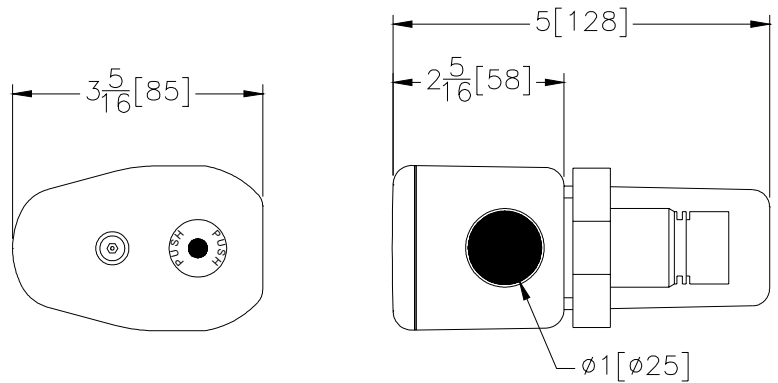

### Suffix Options (Check/Specify Appropriate Options)

_____	<b>-1.6</b>	1.6 Gallons Per Flush
_____	<b>-3.5</b>	3.5 Gallons Per Flush
_____	<b>-4.5</b>	4.5 Gallons Per Flush
_____		Other

**ENGINEERING SPECIFICATION: ZURN ZRK-C RetroFlush AquaSense 'AV' Retrofit Kit-** The AquaSense RetroFlush Kit is equipped with an infrared sensor, a DC solenoid, and integral battery holder for four AA alkaline batteries. The unit comes complete with tempered glass replaceable lens, a manual override push button, four AA batteries, switchable courtesy flush, switchable automatic 24 hour flush, maintenance override, range adjustment light, low battery indicator, abnormal reflection indicator, chrome plated metal housing, field adjustable range, and infrared beam tilt adjustment. The kit also includes a filtered riser tube and a TPE chemical and clog resistant diaphragm kit.