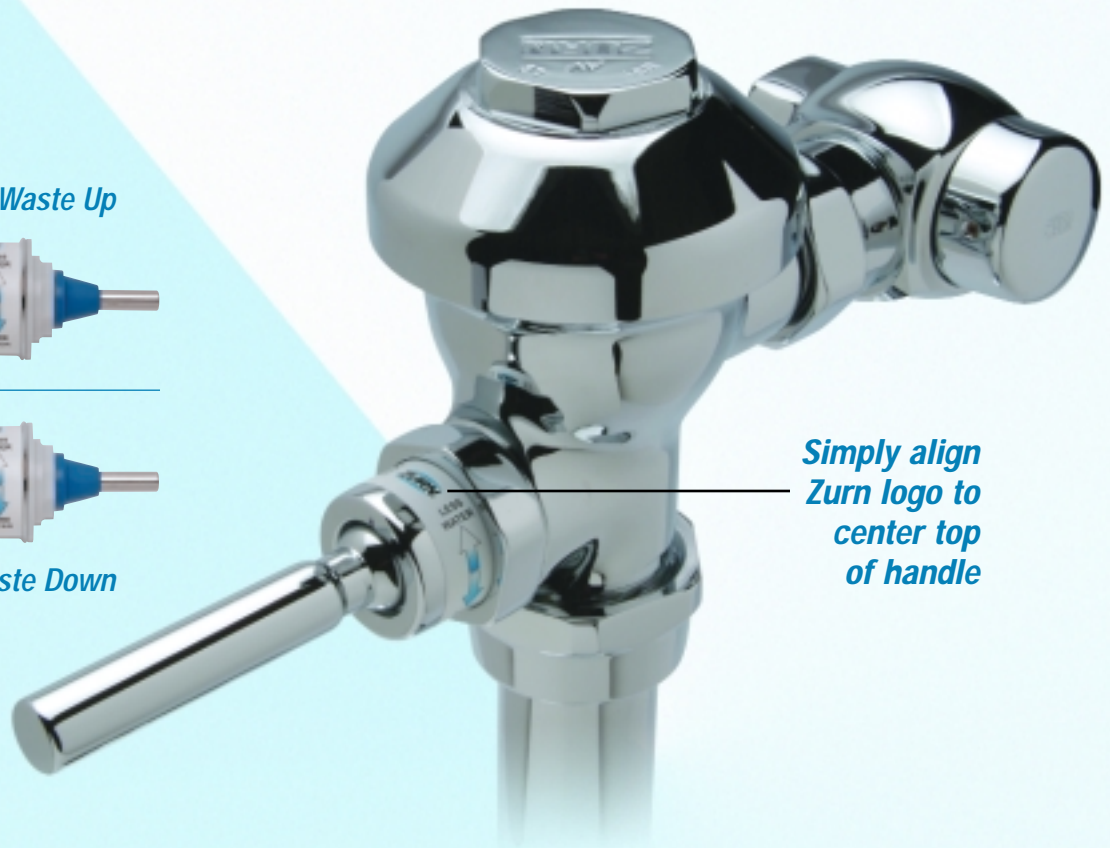

Conserve water with the Zurn

Dual Flush

H a n d l e

Liquid Waste Up

Pull up handle for less water – 30% savings.

Solid Waste Down

Push down handle for normal flush.

Simply align Zurn logo to center top of handle

Save water while controlling building costs with the Dual Flush handle from Zurn. The Dual Flush handle allows the user to choose the flush direction of the handle. Push down to flush solid waste or pull up for a 30% water saving flush for liquid waste. As easy as that.

Dual Flush can be used to retrofit existing flush valves so you can start saving water today. Simply align the Zurn logo to the center top of the handle.

For more information about Dual Flush call us at 1-800-997-3876 or visit our website, www.zurn.com.