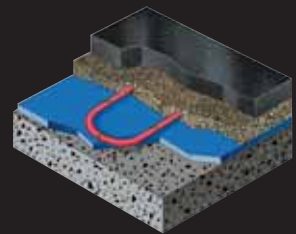

# The IceBreaker

Winter can bring many pleasures but snow and ice removal is not one of them. Zurn Snow and Ice Melt (SIM) systems bring the fun back to winter. Durable Zurn PEX tubing is routed under driveways, sidewalks, parking lots ... virtually anywhere snow and ice can accumulate. Heated fluid is circulated through Zurn PEX tubing to melt snow and ice effortlessly! Zurn SIM systems take away the backbreaking work of shoveling and salting. The problem of what to do with accumulated snow is eliminated because it simply melts away. Tired of having snow and ice tracked inside or salt and chemicals damaging expensive flooring? Let Zurn melt your troubles away. Reduce liability associated with treacherous snow and ice accumulation and provide safe walkways, entries, and steps for your family, customers, or clients. Zurn SIM systems can be controlled with simple on/off or fully automatic controls. Typical applications include:

**Commercial:** Store and office entrances, exterior truck docking bays, walkways, and wheelchair ramps.

**Hospital:** Emergency entrances, walkways, steps, wheelchair ramps, parking lots, helicopter landing pads, and ambulance bays.

*Zurn Snow and Ice Melt systems provide snow and ice free surfaces effortlessly!*

*Zurn Snow and Ice Melt systems help lower maintenance costs and reduce the liability associated with slippery walkways. Freeze-thaw damage to concrete and asphalt is reduced or eliminated. Damage to building entranceways is also eliminated since no water, salt, or ice melt chemicals are tracked in.*

**Typical Zurn Snow Melt Installations**

**Asphalt-On-Grade Installation**

**Slab-On-Grade Installation**

**Concrete Overpour Installation**

**Installation Under Pavers**