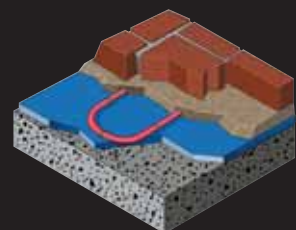

# The IceBreaker

Winter can bring many pleasures but snow and ice removal is not one of them. Zurn Snow and Ice Melt (SIM) systems bring the fun back to winter. Durable Zurn PEX tubing is routed under driveways, sidewalks, parking lots ... virtually anywhere snow and ice can accumulate. Heated fluid is circulated through Zurn PEX tubing to melt snow and ice effortlessly! Zurn SIM systems take away the backbreaking work of shoveling and salting. The problem of what to do with accumulated snow is eliminated because it simply melts away. Tired of having snow and ice tracked inside or salt and chemicals damaging expensive flooring? Let Zurn melt your troubles away. Reduce liability associated with treacherous snow and ice accumulation and provide safe walkways, entries, and steps for your family, customers, or clients. Zurn SIM systems can be controlled with simple on/off or fully automatic controls. Typical applications include:

*Zurn Snow and Ice Melt systems provide snow and ice free surfaces effortlessly!*

*Zurn Snow and Ice Melt systems help lower maintenance costs and reduce the liability associated with slippery walkways. Freeze-thaw damage to concrete and asphalt is reduced or eliminated. Damage to building entranceways is also eliminated since no water, salt, or ice melt chemicals are tracked in.*

**Typical Zurn Snow Melt Installations**

**Asphalt-On-Grade Installation**

**Slab-On-Grade Installation**

**Concrete Overpour Installation**

**Installation Under Pavers**