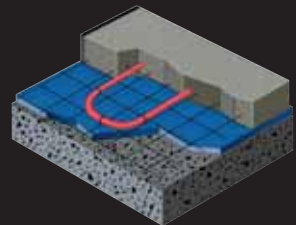

# The IceBreaker

Winter can bring many pleasures but snow and ice removal is not one of them. Zurn Snow and Ice Melt (SIM) systems bring the fun back to winter. Durable Zurn PEX tubing is routed under driveways, sidewalks, parking lots ... virtually anywhere snow and ice can accumulate. Heated fluid is circulated through Zurn PEX tubing to melt snow and ice effortlessly! Zurn SIM systems take away the backbreaking work of shoveling and salting. The problem of what to do with accumulated snow is eliminated because it simply melts away. Tired of having snow and ice tracked inside or salt and chemicals damaging expensive flooring? Let Zurn melt your troubles away. Reduce liability associated with treacherous snow and ice accumulation and provide safe walkways, entries, and steps for your family, customers, or clients. Zurn SIM systems can be controlled with simple on/off or fully automatic controls. Typical applications include:

*Zurn Snow and Ice Melt systems provide snow and ice free surfaces effortlessly!*

*Zurn Snow and Ice Melt systems help lower maintenance costs and reduce the liability associated with slippery walkways. Freeze-thaw damage to concrete and asphalt is reduced or eliminated. Damage to building entranceways is also eliminated since no water, salt, or ice melt chemicals are tracked in.*

**Typical Zurn Snow Melt Installations**

**Asphalt-On-Grade Installation**

**Slab-On-Grade Installation**

**Concrete Overpour Installation**

**Installation Under Pavers**