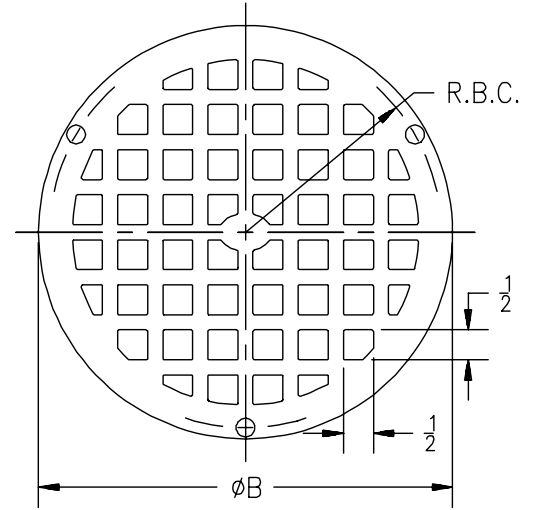

Replacement Grates (Round)

Z400 & Z415 "Type B"							
Please Check	Item No.	Nominal Size	B	R.B.C.	Grate Rim Thickness	Grate Open Area Sq. In.	Part Number
	1	5	5	2-1/4	1/8	8	46243-1
	2	6	6	2-3/4	1/8	9	46234-1
	3	7	6 11/16	3-1/8	5/32	12	46246-1
	4	8	7 11/16	3-5/8	5/32	18	46272-1
	5	10	9 1/16	4-5/32	1/4	26	47118-1

Z400 & Z415 "Type I" & Type N"							
Please Check	Item No.	Nominal Size	B	R.B.C.	Grate Rim Thickness	Grate Open Area Sq. In.	Part Number
	6	7	6 7/8	3-1/4	3/16	13	20693-1
	7	9	8 1/2	3-3/4	3/16	23	20651-1

Z503				
Please Check	Item No.	Grate Rim Thickness	Grate Open Area Sq. In.	Part Number
	8	3/4	52	1519-1

Z536				
Please Check	Item No.	Grate Rim Thickness	Grate Open Area Sq. In.	Part Number
	9	1 1/2	52	1519-4

Please Check ✓	Item No.	Z730, Z753		
		Grate Rim Thickness	Grate Open Area Sq. In.	Part Number
	25	9/16	24	7549-1

Please Check ✓	Item No.	Z742					Part Number
		C	B	R	Grate Rim Thickness	Grate Open Area Sq. In.	
	26	5/16	7	3 3/16	1/4	15	38261-1
	27	3/8	9-3/8	4 1/4	1/2	19	18694-1
	28	5/16	10-3/4	5 1/16	1/2	40	38600-1