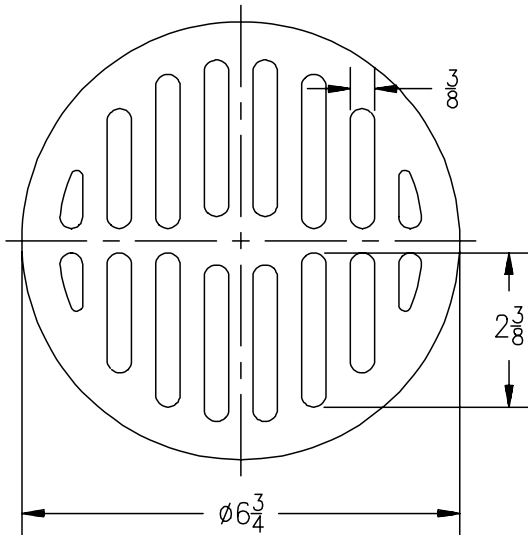

Z525, Z533, Z538, Z540, Z550, Z551, Z624				
Please Check ✓	Item No.	Grate Rim Thickness	Grate Open Area Sq. In.	Part Number
	19	5/8	18	50570-6

Z530				
Please Check ✓	Item No.	Grate Rim Thickness	Grate Open Area Sq. In.	Part Number
	20	7/16	18	50570-1

Z543, Z548				
Please Check ✓	Item No.	Grate Rim Thickness	Grate Open Area Sq. In.	Part Number
	21	3/4	50	2219-1

Z545				
Please Check ✓	Item No.	Grate Rim Thickness	Grate Open Area Sq. In.	Part Number
	22	1 1/2	50	2219-4

Z554				
Please Check ✓	Item No.	Grate Rim Thickness	Grate Open Area Sq. In.	Part Number
	23	5/16	9	56628-1

Replacement Grates (Round)

Please Check ✓	Item No.	Z556		
		Grate Rim Thickness	Grate Open Area Sq. In.	Part Number
	24	1 1/4	11	51351-1

Please Check ✓	Item No.	Z730, Z753		
		Grate Rim Thickness	Grate Open Area Sq. In.	Part Number
	25	9/16	24	7549-1

Please Check ✓	Item No.	Z742					Part Number
		C	B	R	Grate Rim Thickness	Grate Open Area Sq. In.	
	26	5/16	7	3 3/16	1/4	15	38261-1
	27	3/8	9-3/8	4 1/4	1/2	19	18694-1
	28	5/16	10-3/4	5 1/16	1/2	40	38600-1