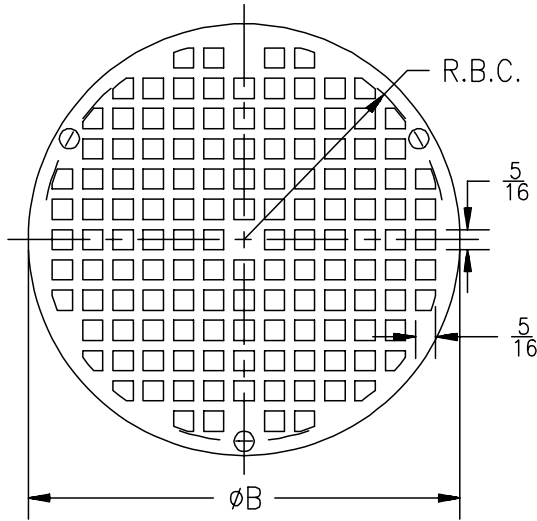

Replacement Grates (Round)

Z400 & Z415 "Type B"							
Please Check	Item No.	Nominal Size	B	R.B.C.	Grate Rim Thickness	Grate Open Area Sq. In.	Part Number
	1	5	5	2-1/4	1/8	8	46243-1
	2	6	6	2-3/4	1/8	9	46234-1
	3	7	6 11/16	3-1/8	5/32	12	46246-1
	4	8	7 11/16	3-5/8	5/32	18	46272-1
	5	10	9 1/16	4-5/32	1/4	26	47118-1

Z400 & Z415 "Type I" & Type N"							
Please Check	Item No.	Nominal Size	B	R.B.C.	Grate Rim Thickness	Grate Open Area Sq. In.	Part Number
	6	7	6 7/8	3-1/4	3/16	13	20693-1
	7	9	8 1/2	3-3/4	3/16	23	20651-1

Z503				
Please Check	Item No.	Grate Rim Thickness	Grate Open Area Sq. In.	Part Number
	8	3/4	52	1519-1

Z536				
Please Check	Item No.	Grate Rim Thickness	Grate Open Area Sq. In.	Part Number
	9	1 1/2	52	1519-4

Please Check ✓	Item No.	Z730, Z753		
		Grate Rim Thickness	Grate Open Area Sq. In.	Part Number
	25	9/16	24	7549-1

Please Check ✓	Item No.	Z742					Part Number
		C	B	R	Grate Rim Thickness	Grate Open Area Sq. In.	
	26	5/16	7	3 3/16	1/4	15	38261-1
	27	3/8	9-3/8	4 1/4	1/2	19	18694-1
	28	5/16	10-3/4	5 1/16	1/2	40	38600-1