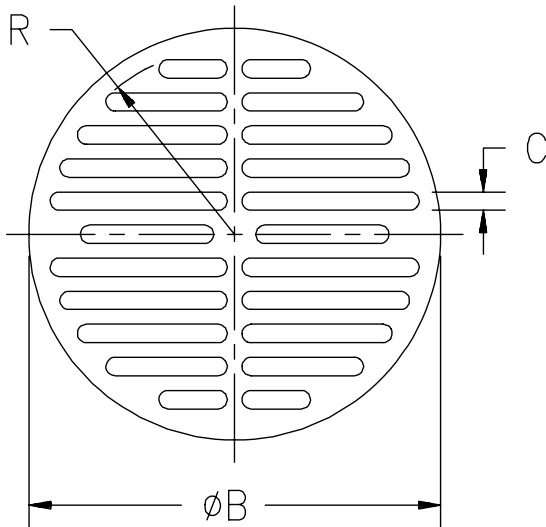

Z525, Z533, Z538, Z540, Z550, Z551, Z624				
Please Check ✓	Item No.	Grate Rim Thickness	Grate Open Area Sq. In.	Part Number
	19	5/8	18	50570-6

Z530				
Please Check ✓	Item No.	Grate Rim Thickness	Grate Open Area Sq. In.	Part Number
	20	7/16	18	50570-1

Z543, Z548				
Please Check ✓	Item No.	Grate Rim Thickness	Grate Open Area Sq. In.	Part Number
	21	3/4	50	2219-1

Z545				
Please Check ✓	Item No.	Grate Rim Thickness	Grate Open Area Sq. In.	Part Number
	22	1 1/2	50	2219-4

Z554				
Please Check ✓	Item No.	Grate Rim Thickness	Grate Open Area Sq. In.	Part Number
	23	5/16	9	56628-1

Replacement Grates (Round)

Please Check ✓	Item No.	Z556		
		Grate Rim Thickness	Grate Open Area Sq. In.	Part Number
	24	1 1/4	11	51351-1

Please Check ✓	Item No.	Z730, Z753		
		Grate Rim Thickness	Grate Open Area Sq. In.	Part Number
	25	9/16	24	7549-1

Please Check ✓	Item No.	Z742					Part Number
		C	B	R	Grate Rim Thickness	Grate Open Area Sq. In.	
	26	5/16	7	3 3/16	1/4	15	38261-1
	27	3/8	9-3/8	4 1/4	1/2	19	18694-1
	28	5/16	10-3/4	5 1/16	1/2	40	38600-1