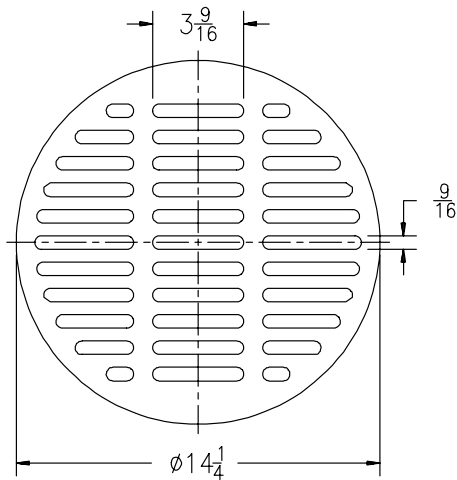

Replacement Grates (Round)

Z400 & Z415 "Type B"							
Please Check	Item No.	Nominal Size	B	R.B.C.	Grate Rim Thickness	Grate Open Area Sq. In.	Part Number
	1	5	5	2-1/4	1/8	8	46243-1
	2	6	6	2-3/4	1/8	9	46234-1
	3	7	6 11/16	3-1/8	5/32	12	46246-1
	4	8	7 11/16	3-5/8	5/32	18	46272-1
	5	10	9 1/16	4-5/32	1/4	26	47118-1

Z400 & Z415 "Type I" & Type N"							
Please Check	Item No.	Nominal Size	B	R.B.C.	Grate Rim Thickness	Grate Open Area Sq. In.	Part Number
	6	7	6 7/8	3-1/4	3/16	13	20693-1
	7	9	8 1/2	3-3/4	3/16	23	20651-1

Z503				
Please Check	Item No.	Grate Rim Thickness	Grate Open Area Sq. In.	Part Number
	8	3/4	52	1519-1

Z536				
Please Check	Item No.	Grate Rim Thickness	Grate Open Area Sq. In.	Part Number
	9	1 1/2	52	1519-4

Please Check ✓	Item No.	Z730, Z753		
		Grate Rim Thickness	Grate Open Area Sq. In.	Part Number
	25	9/16	24	7549-1

Please Check ✓	Item No.	Z742					Part Number
		C	B	R	Grate Rim Thickness	Grate Open Area Sq. In.	
	26	5/16	7	3 3/16	1/4	15	38261-1
	27	3/8	9-3/8	4 1/4	1/2	19	18694-1
	28	5/16	10-3/4	5 1/16	1/2	40	38600-1