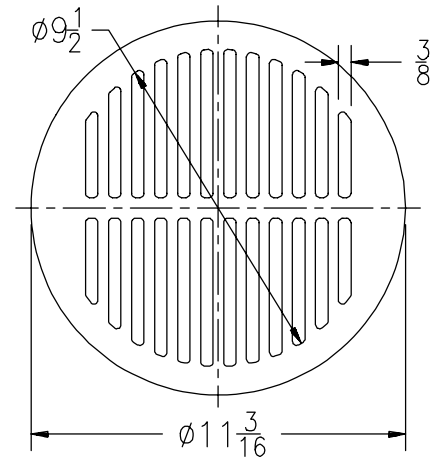

Replacement Grates (Round)

Z400 & Z415 "Type B"							
Please Check	Item No.	Nominal Size	B	R.B.C.	Grate Rim Thickness	Grate Open Area Sq. In.	Part Number
	1	5	5	2-1/4	1/8	8	46243-1
	2	6	6	2-3/4	1/8	9	46234-1
	3	7	6 11/16	3-1/8	5/32	12	46246-1
	4	8	7 11/16	3-5/8	5/32	18	46272-1
	5	10	9 1/16	4-5/32	1/4	26	47118-1

Z400 & Z415 "Type I" & Type N"							
Please Check	Item No.	Nominal Size	B	R.B.C.	Grate Rim Thickness	Grate Open Area Sq. In.	Part Number
	6	7	6 7/8	3-1/4	3/16	13	20693-1
	7	9	8 1/2	3-3/4	3/16	23	20651-1

Z503				
Please Check	Item No.	Grate Rim Thickness	Grate Open Area Sq. In.	Part Number
	8	3/4	52	1519-1

Z536				
Please Check	Item No.	Grate Rim Thickness	Grate Open Area Sq. In.	Part Number
	9	1 1/2	52	1519-4

Please Check ✓	Item No.	Z730, Z753		
		Grate Rim Thickness	Grate Open Area Sq. In.	Part Number
	25	9/16	24	7549-1

Please Check ✓	Item No.	Z742					Part Number
		C	B	R	Grate Rim Thickness	Grate Open Area Sq. In.	
	26	5/16	7	3 3/16	1/4	15	38261-1
	27	3/8	9-3/8	4 1/4	1/2	19	18694-1
	28	5/16	10-3/4	5 1/16	1/2	40	38600-1