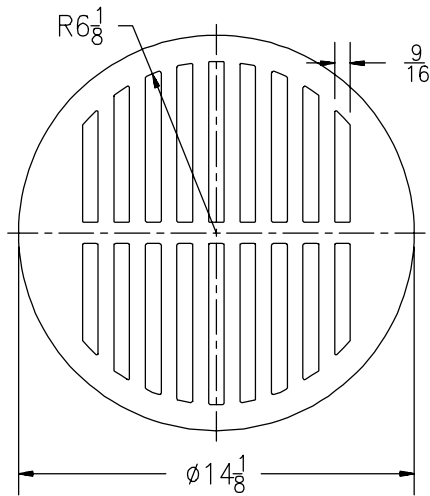

Please Check ✓	Item No.	Z508, Z511, Z517, Z520, Z627, Z679		
		Grate Rim Thickness	Grate Open Area Sq. In.	Part Number
	14	1 3/4	15	56965-1

Please Check ✓	Item No.	Z516		
		Grate Rim Thickness	Grate Open Area Sq. In.	Part Number
	15	2 1/16	30	28058-4
	16	3	30	28058-1

Replacement Grates (Round)

Z521				
Please Check ✓	Item No.	Grate Rim Thickness	Grate Open Area Sq. In.	Part Number
	17	1 3/4	26	4190-1

Z521-Y				
Please Check ✓	Item No.	Grate Rim Thickness	Grate Open Area Sq. In.	Part Number
	18	1 1/8	26	4190-2

Z525, Z533, Z538, Z540, Z550, Z551, Z624				
Please Check ✓	Item No.	Grate Rim Thickness	Grate Open Area Sq. In.	Part Number
	19	5/8	18	50570-6

Z530				
Please Check ✓	Item No.	Grate Rim Thickness	Grate Open Area Sq. In.	Part Number
	20	7/16	18	50570-1

Please Check ✓	Item No.	Z730, Z753		
		Grate Rim Thickness	Grate Open Area Sq. In.	Part Number
	25	9/16	24	7549-1

Please Check ✓	Item No.	Z742					Part Number
		C	B	R	Grate Rim Thickness	Grate Open Area Sq. In.	
	26	5/16	7	3 3/16	1/4	15	38261-1
	27	3/8	9-3/8	4 1/4	1/2	19	18694-1
	28	5/16	10-3/4	5 1/16	1/2	40	38600-1