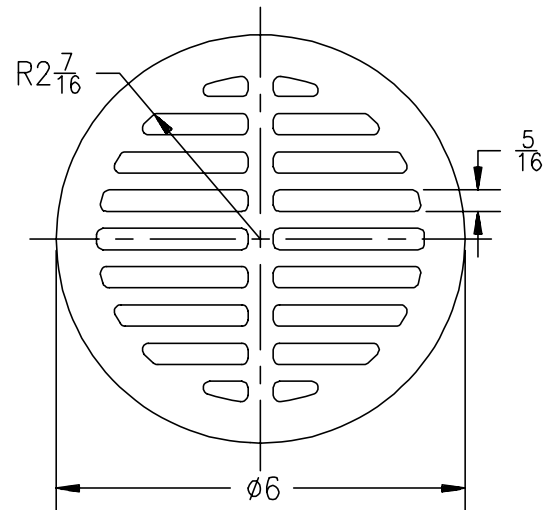

Z554				
Please Check ✓	Item No.	Grate Rim Thickness	Grate Open Area Sq. In.	Part Number
	23	5/16	9	56628-1