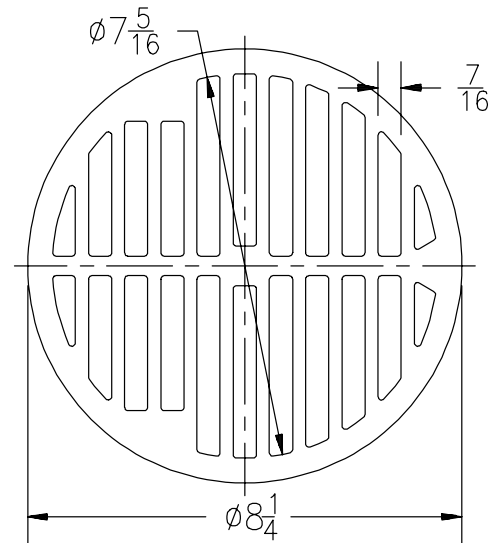

Z525, Z533, Z538, Z540, Z550, Z551, Z624				
Please Check ✓	Item No.	Grate Rim Thickness	Grate Open Area Sq. In.	Part Number
	19	5/8	18	50570-6

Z530				
Please Check ✓	Item No.	Grate Rim Thickness	Grate Open Area Sq. In.	Part Number
	20	7/16	18	50570-1

Z543, Z548				
Please Check ✓	Item No.	Grate Rim Thickness	Grate Open Area Sq. In.	Part Number
	21	3/4	50	2219-1

Z545				
Please Check ✓	Item No.	Grate Rim Thickness	Grate Open Area Sq. In.	Part Number
	22	1 1/2	50	2219-4

Z554				
Please Check ✓	Item No.	Grate Rim Thickness	Grate Open Area Sq. In.	Part Number
	23	5/16	9	56628-1

Replacement Grates (Round)

Please Check ✓	Item No.	Z556		
		Grate Rim Thickness	Grate Open Area Sq. In.	Part Number
	24	1 1/4	11	51351-1

Please Check ✓	Item No.	Z730, Z753		
		Grate Rim Thickness	Grate Open Area Sq. In.	Part Number
	25	9/16	24	7549-1

Please Check ✓	Item No.	Z742					Part Number
		C	B	R	Grate Rim Thickness	Grate Open Area Sq. In.	
	26	5/16	7	3 3/16	1/4	15	38261-1
	27	3/8	9-3/8	4 1/4	1/2	19	18694-1
	28	5/16	10-3/4	5 1/16	1/2	40	38600-1