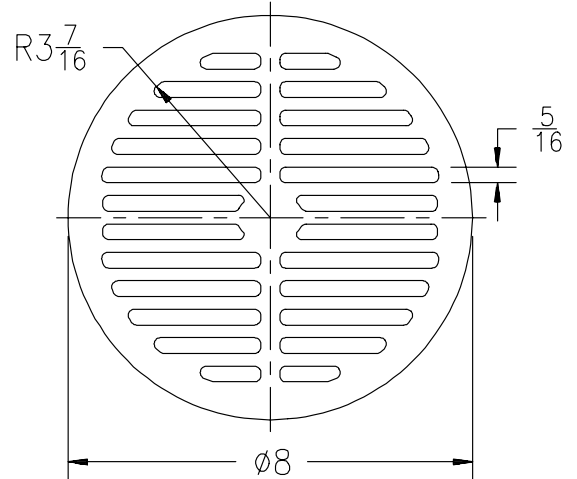

Replacement Grates (Round)

Please Check ✓	Item No.	Z504, Z526, Z532, Z539, Z541		
		H.P. Grate Rim Thickness	Grate Open Area Sq. In.	Part Number
	12	5/8	27	58750-1

Please Check ✓	Item No.	Z507		
		Grate Rim Thickness	Grate Open Area Sq. In.	Part Number
	13	1 3/4	9	4177-1

Please Check ✓	Item No.	Z508, Z511, Z517, Z520, Z627, Z679		
		Grate Rim Thickness	Grate Open Area Sq. In.	Part Number
	14	1 3/4	15	56965-1

Please Check ✓	Item No.	Z516		
		Grate Rim Thickness	Grate Open Area Sq. In.	Part Number
	15	2 1/16	30	28058-4
	16	3	30	28058-1

Replacement Grates (Round)

Z521				
Please Check ✓	Item No.	Grate Rim Thickness	Grate Open Area Sq. In.	Part Number
	17	1 3/4	26	4190-1

Z521-Y				
Please Check ✓	Item No.	Grate Rim Thickness	Grate Open Area Sq. In.	Part Number
	18	1 1/8	26	4190-2

Z525, Z533, Z538, Z540, Z550, Z551, Z624				
Please Check ✓	Item No.	Grate Rim Thickness	Grate Open Area Sq. In.	Part Number
	19	5/8	18	50570-6

Z530				
Please Check ✓	Item No.	Grate Rim Thickness	Grate Open Area Sq. In.	Part Number
	20	7/16	18	50570-1