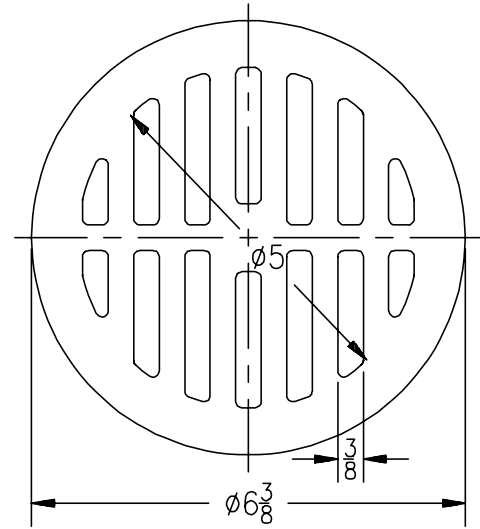

Z504, Z526, Z532, Z534, Z539, Z541				
Please Check	Item No.	Grate Rim Thickness	Grate Open Area Sq. In.	Part Number
	10	5/8	33	50453-1

Z505, Z509, Z512				
Please Check	Item No.	Grate Rim Thickness	Grate Open Area Sq. In.	Part Number
	11	1 1/4	33	50453-16

Replacement Grates (Round)

Please Check ✓	Item No.	Z504, Z526, Z532, Z539, Z541		
		H.P. Grate Rim Thickness	Grate Open Area Sq. In.	Part Number
	12	5/8	27	58750-1

Please Check ✓	Item No.	Z507		
		Grate Rim Thickness	Grate Open Area Sq. In.	Part Number
	13	1 3/4	9	4177-1

Please Check ✓	Item No.	Z508, Z511, Z517, Z520, Z627, Z679		
		Grate Rim Thickness	Grate Open Area Sq. In.	Part Number
	14	1 3/4	15	56965-1

Please Check ✓	Item No.	Z516		
		Grate Rim Thickness	Grate Open Area Sq. In.	Part Number
	15	2 1/16	30	28058-4
	16	3	30	28058-1

Please Check ✓	Item No.	Z730, Z753		
		Grate Rim Thickness	Grate Open Area Sq. In.	Part Number
	25	9/16	24	7549-1

Please Check ✓	Item No.	Z742					Part Number
		C	B	R	Grate Rim Thickness	Grate Open Area Sq. In.	
	26	5/16	7	3 3/16	1/4	15	38261-1
	27	3/8	9-3/8	4 1/4	1/2	19	18694-1
	28	5/16	10-3/4	5 1/16	1/2	40	38600-1