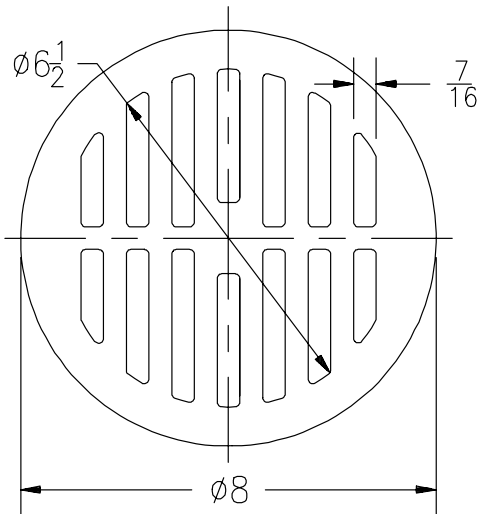

Z503				
Please Check	Item No.	Grate Rim Thickness	Grate Open Area Sq. In.	Part Number
	8	3/4	52	1519-1

Z536				
Please Check	Item No.	Grate Rim Thickness	Grate Open Area Sq. In.	Part Number
	9	1 1/2	52	1519-4

Z504, Z526, Z532, Z534, Z539, Z541				
Please Check	Item No.	Grate Rim Thickness	Grate Open Area Sq. In.	Part Number
	10	5/8	33	50453-1

Z505, Z509, Z512				
Please Check	Item No.	Grate Rim Thickness	Grate Open Area Sq. In.	Part Number
	11	1 1/4	33	50453-16

Replacement Grates (Round)

Please Check ✓	Item No.	Z504, Z526, Z532, Z539, Z541		
		H.P. Grate Rim Thickness	Grate Open Area Sq. In.	Part Number
	12	5/8	27	58750-1

Please Check ✓	Item No.	Z507		
		Grate Rim Thickness	Grate Open Area Sq. In.	Part Number
	13	1 3/4	9	4177-1

Please Check ✓	Item No.	Z508, Z511, Z517, Z520, Z627, Z679		
		Grate Rim Thickness	Grate Open Area Sq. In.	Part Number
	14	1 3/4	15	56965-1

Please Check ✓	Item No.	Z516		
		Grate Rim Thickness	Grate Open Area Sq. In.	Part Number
	15	2 1/16	30	28058-4
	16	3	30	28058-1