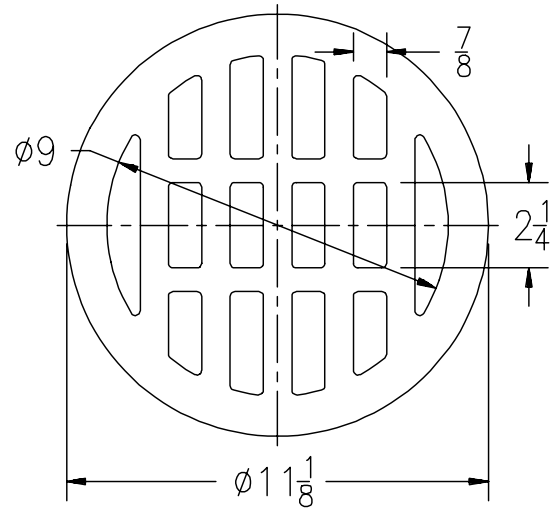

Z504, Z526, Z532, Z534, Z539, Z541				
Please Check	Item No.	Grate Rim Thickness	Grate Open Area Sq. In.	Part Number
	10	5/8	33	50453-1

Z505, Z509, Z512				
Please Check	Item No.	Grate Rim Thickness	Grate Open Area Sq. In.	Part Number
	11	1 1/4	33	50453-16

Replacement Grates (Round)

Please Check ✓	Item No.	Z504, Z526, Z532, Z539, Z541		
		H.P. Grate Rim Thickness	Grate Open Area Sq. In.	Part Number
	12	5/8	27	58750-1

Please Check ✓	Item No.	Z507		
		Grate Rim Thickness	Grate Open Area Sq. In.	Part Number
	13	1 3/4	9	4177-1

Please Check ✓	Item No.	Z508, Z511, Z517, Z520, Z627, Z679		
		Grate Rim Thickness	Grate Open Area Sq. In.	Part Number
	14	1 3/4	15	56965-1

Please Check ✓	Item No.	Z516		
		Grate Rim Thickness	Grate Open Area Sq. In.	Part Number
	15	2 1/16	30	28058-4
	16	3	30	28058-1