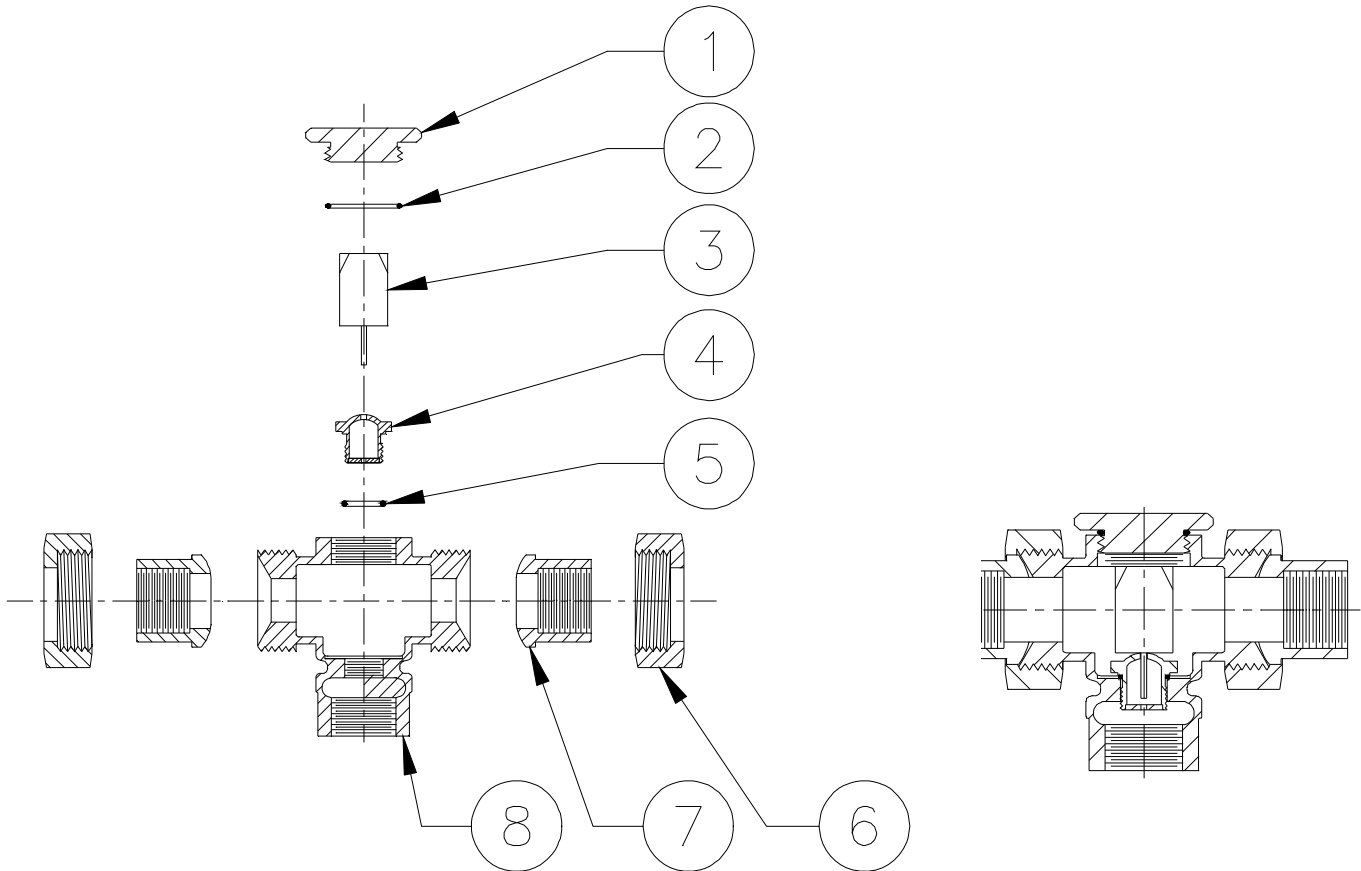

## SANI-GARD AUTOMATIC TRAP PRIMER

### EXPLODED PARTS LIST (1984-1999)

Dimensional data (inches and [mm]) are subject to manufacturing tolerances and change without notice.

#### PARTS LIST (1984-1999)

Item	Name	Part Number	Quan.
*1	Cover	54348	1
*2	O-Ring	23750	1
*3	Diverter	54349	1
*4	Seat	304176	1
*5	O-Ring	23750	1
6	Union Nut	22161	2
7	Union Adapter	32686	2
8	Body	54347	1