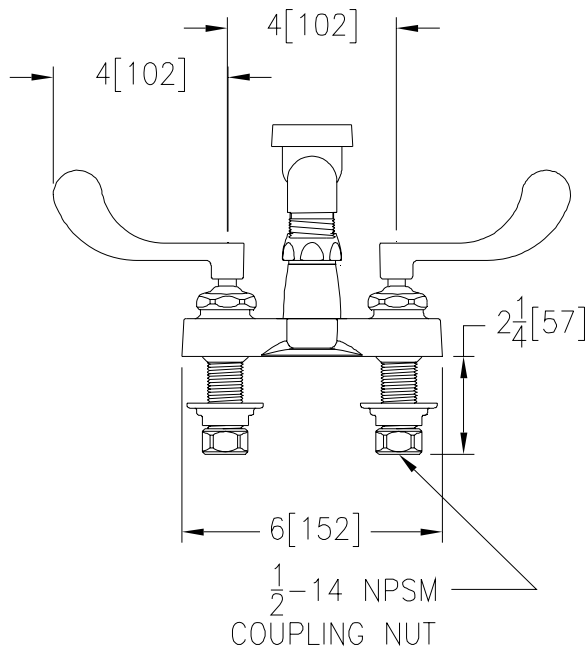

4" CENTERSET GOOSENECK

Z812N4

TAG _____

Engineering Specifications: Zurn AquaSpec® Z812N4

Polished chrome-plated cast brass faucet body with integral shanks, quarter turn ceramic disc cartridges and a 6" [152mm] centerline cast brass vacuum breaker spout with an integral 3/4" hose threaded outlet. Unit is furnished with 4" [102mm] vandal resistant color-coded metal wrist blade handles, mounting hardware and 1/2" NPSM coupling nuts for standard lavatory risers. (Note: Atmospheric vacuum breaker not intended for continuous pressure applications.)

Note: All dimensions are for reference only. Do not use for pre-plumbing

OPTIONAL ACCESSORIES

Suffix	Description
— -CS	Check Stops
— -G	1-1/4" [32mm] Grid Strainer Drain
— -HCT	Hot/Cold Text Indexes
— -P	1-1/4" [32mm] Pop-up Drain
— -PT	1-1/4" [32mm] Cast Brass P-Trap with a 7-1/2" [191mm] Long 17-Gauge Wall Bend
— -WHK	Wall Hook
— -5H	5' [152cm] Vinyl Hose