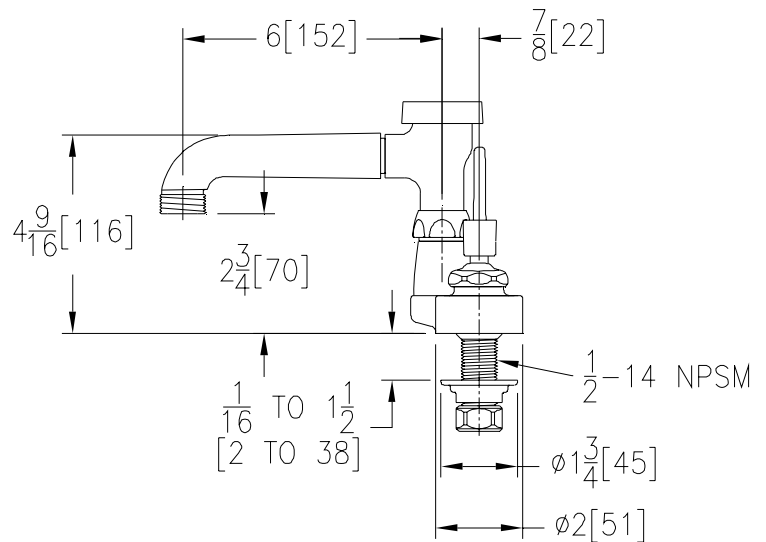

4" CENTERSET GOOSENECK

Z812N4

TAG _____

Engineering Specifications: Zurn AquaSpec® Z812N4

Polished chrome-plated cast brass faucet body with integral shanks, quarter turn ceramic disc cartridges and a 6" [152mm] centerline cast brass vacuum breaker spout with an integral 3/4" hose threaded outlet. Unit is furnished with 4" [102mm] vandal resistant color-coded metal wrist blade handles, mounting hardware and 1/2" NPSM coupling nuts for standard lavatory risers. (Note: Atmospheric vacuum breaker not intended for continuous pressure applications.)

Note: All dimensions are for reference only. Do not use for pre-plumbing

OPTIONAL ACCESSORIES

Suffix	Description
— -CS	Check Stops
— -G	1-1/4" [32mm] Grid Strainer Drain
— -HCT	Hot/Cold Text Indexes
— -P	1-1/4" [32mm] Pop-up Drain
— -PT	1-1/4" [32mm] Cast Brass P-Trap with a 7-1/2" [191mm] Long 17-Gauge Wall Bend
— -WHK	Wall Hook
— -5H	5' [152cm] Vinyl Hose