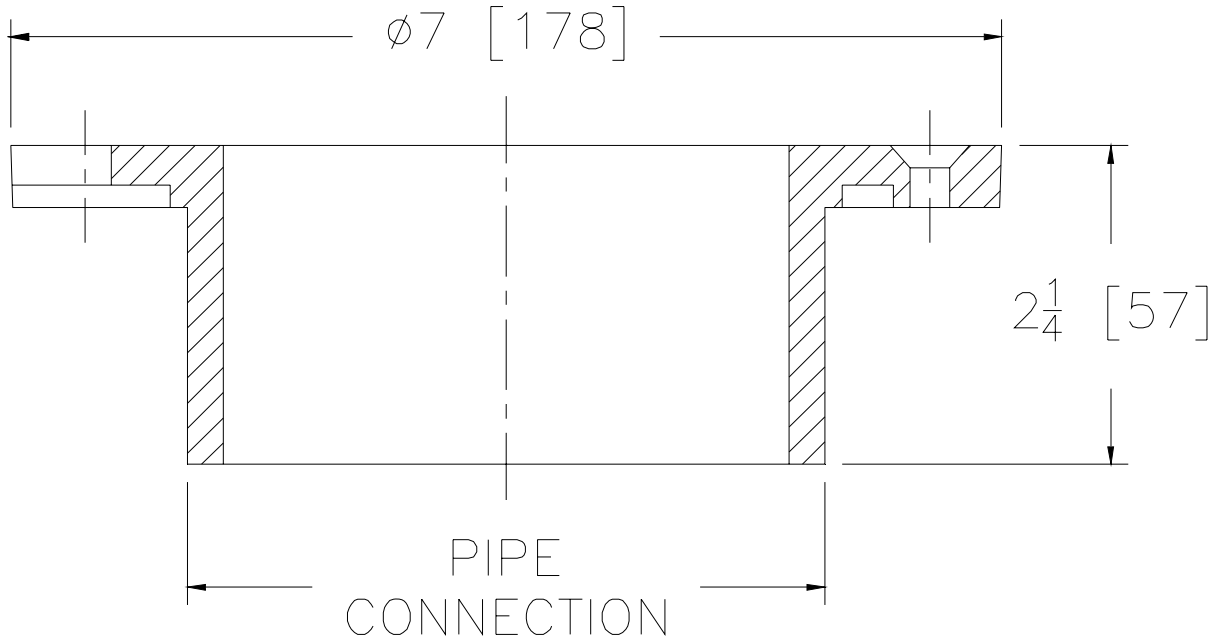

Dimensional Data (inches and [ mm ]) are Subject to Manufacturing Tolerances and Change Without Notice

Body Type	Model Number	Pipe Connections
PVC	CF2989-PV3	3 [76] PVC Hub
PVC	CF2989-PV4	4 [102] ABS Hub
ABS	CF2989-AB3	3 [76] PVC Hub
ABS	CF2989-AB4	4 [102] ABS Hub

**CF2989 FLUSH FLOOR SPIGOT CLOSET FLANGE**

Recommended for light commercial and/or residential applications. This all plastic closet flange is designed to fit inside schedule 40 DWV hub.

**OPTIONS**

\_\_\_\_-TC Integral Test Cap