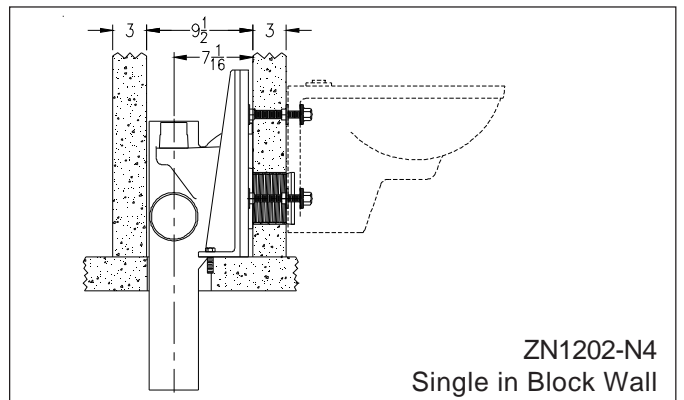

Minimum Chase Requirements for Narrow Wall Installation

Horizontal Adjustable Carriers

Vertical Adjustable Carriers

Minimum Chase Requirements for Narrow Wall Installation

Horizontal Adjustable Carriers

ZN1203-ND4
Double in Metal Stud Wall

ZN1203-N4
Single in Metal Stud Wall

ZN1203-ND4
Double in Block Wall

ZN1203-N4
Single in Block Wall

Vertical Adjustable Carriers

ZN1204-ND4
Double in Metal Stud Wall

ZN1204-N4
Single in Metal Stud Wall

ZN1204-ND4
Double in Block Wall