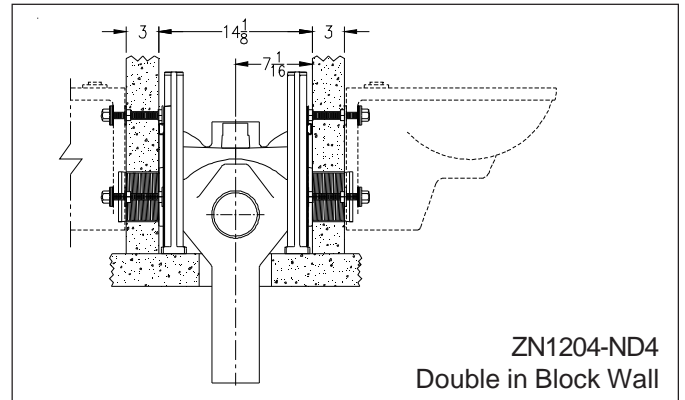

ZN1203-N4
Single in Metal Stud Wall

ZN1203-ND4
Double in Block Wall

ZN1203-N4
Single in Block Wall

Vertical Adjustable Carriers

ZN1204-ND4
Double in Metal Stud Wall

ZN1204-N4
Single in Metal Stud Wall

ZN1204-ND4
Double in Block Wall

ZN1204-N4
Single in Block Wall

Minimum Chase Requirements for Narrow Wall Installation

Vertical Fixed Carriers