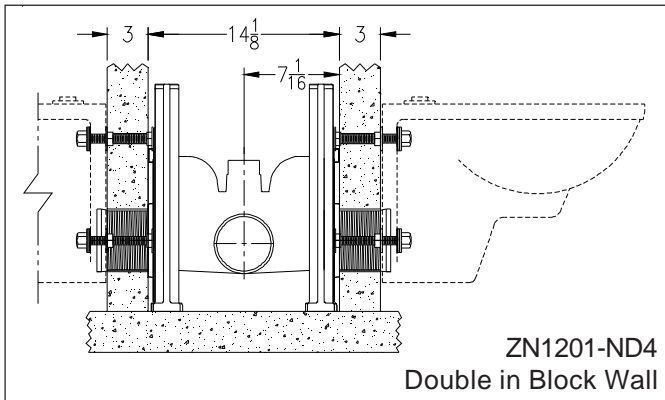

Minimum Chase Requirements for Narrow Wall Installation

Horizontal Adjustable Carriers

Vertical Adjustable Carriers

Minimum Chase Requirements for Narrow Wall Installation

Horizontal Adjustable Carriers

ZN1203-ND4
Double in Metal Stud Wall

ZN1203-N4
Single in Metal Stud Wall

ZN1203-ND4
Double in Block Wall

ZN1203-N4
Single in Block Wall

Vertical Adjustable Carriers

ZN1204-ND4
Double in Metal Stud Wall

ZN1204-N4
Single in Metal Stud Wall

ZN1204-ND4
Double in Block Wall