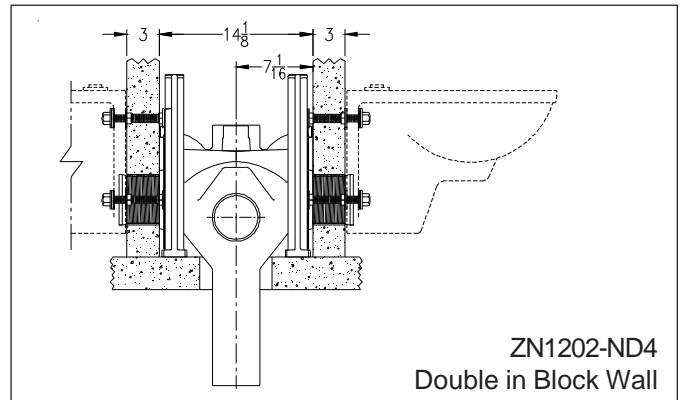

Minimum Chase Requirements for Narrow Wall Installation

Horizontal Adjustable Carriers

Vertical Adjustable Carriers

Minimum Chase Requirements for Narrow Wall Installation

Horizontal Adjustable Carriers

ZN1203-ND4
Double in Metal Stud Wall

ZN1203-N4
Single in Metal Stud Wall

ZN1203-ND4
Double in Block Wall

ZN1203-N4
Single in Block Wall

Vertical Adjustable Carriers

ZN1204-ND4
Double in Metal Stud Wall

ZN1204-N4
Single in Metal Stud Wall

ZN1204-ND4
Double in Block Wall