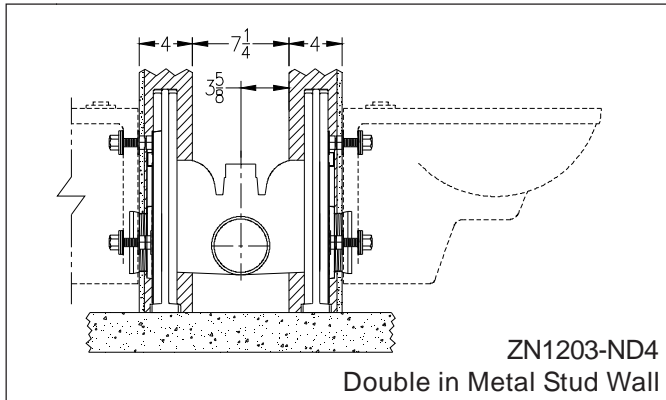

Minimum Chase Requirements for Narrow Wall Installation

Horizontal Adjustable Carriers

Vertical Adjustable Carriers

Minimum Chase Requirements for Narrow Wall Installation

Horizontal Adjustable Carriers

ZN1203-ND4
Double in Metal Stud Wall

ZN1203-N4
Single in Metal Stud Wall

ZN1203-ND4
Double in Block Wall

ZN1203-N4
Single in Block Wall

Vertical Adjustable Carriers

ZN1204-ND4
Double in Metal Stud Wall

ZN1204-N4
Single in Metal Stud Wall

ZN1204-ND4
Double in Block Wall