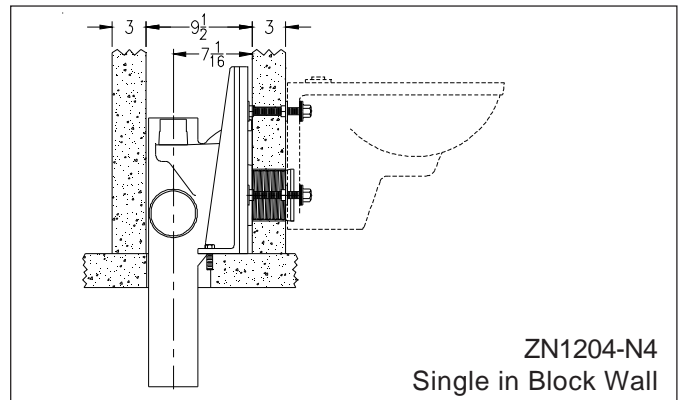

ZN1203-N4
Single in Metal Stud Wall

ZN1203-ND4
Double in Block Wall

ZN1203-N4
Single in Block Wall

Vertical Adjustable Carriers

ZN1204-ND4
Double in Metal Stud Wall

ZN1204-N4
Single in Metal Stud Wall

ZN1204-ND4
Double in Block Wall

ZN1204-N4
Single in Block Wall

Minimum Chase Requirements for Narrow Wall Installation

Vertical Fixed Carriers