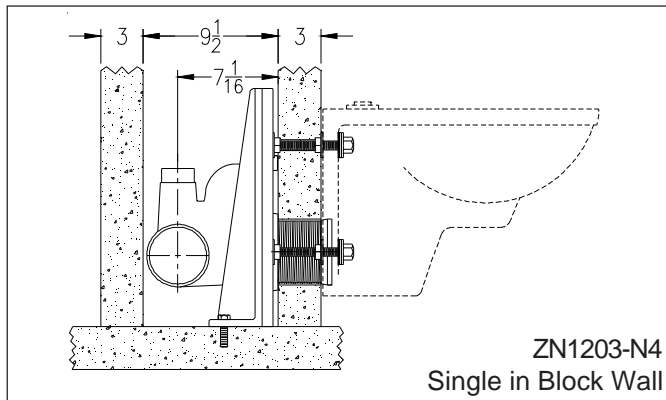

Minimum Chase Requirements for Narrow Wall Installation

Horizontal Adjustable Carriers

Vertical Adjustable Carriers

Minimum Chase Requirements for Narrow Wall Installation

Horizontal Adjustable Carriers

ZN1203-ND4
Double in Metal Stud Wall

ZN1203-N4
Single in Metal Stud Wall

ZN1203-ND4
Double in Block Wall

ZN1203-N4
Single in Block Wall

Vertical Adjustable Carriers

ZN1204-ND4
Double in Metal Stud Wall

ZN1204-N4
Single in Metal Stud Wall

ZN1204-ND4
Double in Block Wall