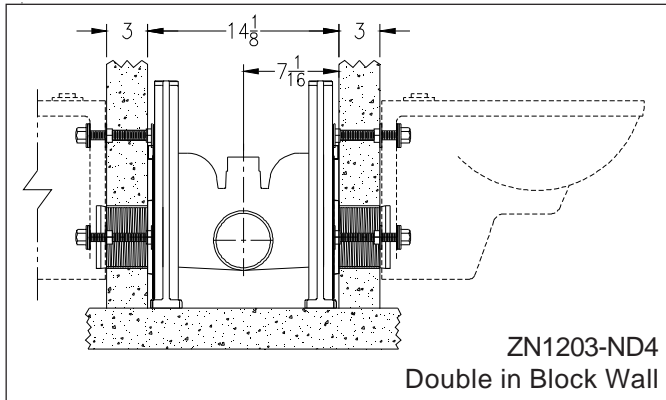

Minimum Chase Requirements for Narrow Wall Installation

Horizontal Adjustable Carriers

Vertical Adjustable Carriers

Minimum Chase Requirements for Narrow Wall Installation

Horizontal Adjustable Carriers

ZN1203-ND4
Double in Metal Stud Wall

ZN1203-N4
Single in Metal Stud Wall

ZN1203-ND4
Double in Block Wall

ZN1203-N4
Single in Block Wall

Vertical Adjustable Carriers

ZN1204-ND4
Double in Metal Stud Wall

ZN1204-N4
Single in Metal Stud Wall

ZN1204-ND4
Double in Block Wall