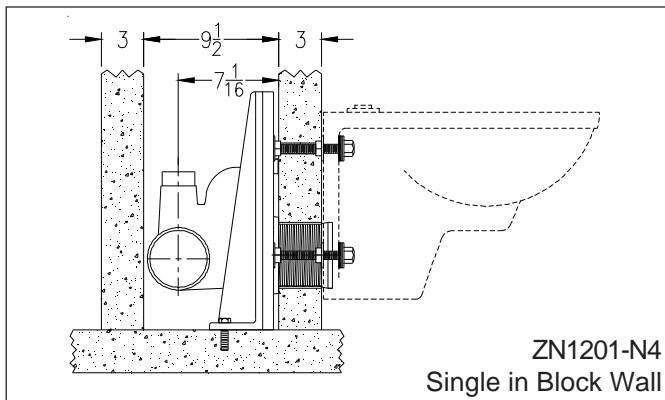

Minimum Chase Requirements for Narrow Wall Installation

Horizontal Adjustable Carriers

Vertical Adjustable Carriers

Minimum Chase Requirements for Narrow Wall Installation

Horizontal Adjustable Carriers

ZN1203-ND4
Double in Metal Stud Wall

ZN1203-N4
Single in Metal Stud Wall

ZN1203-ND4
Double in Block Wall

ZN1203-N4
Single in Block Wall

Vertical Adjustable Carriers

ZN1204-ND4
Double in Metal Stud Wall

ZN1204-N4
Single in Metal Stud Wall

ZN1204-ND4
Double in Block Wall