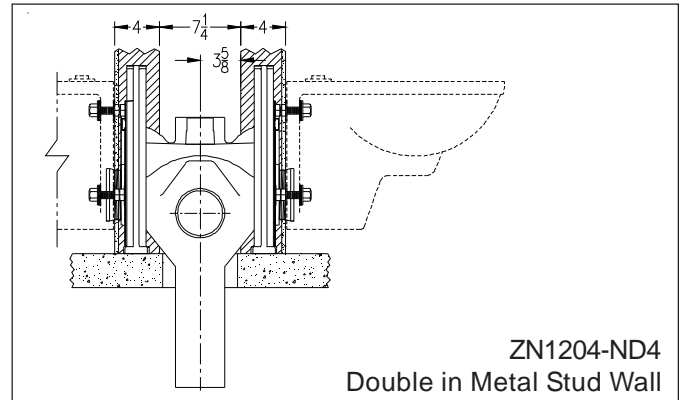

ZN1203-N4
Single in Metal Stud Wall

ZN1203-ND4
Double in Block Wall

ZN1203-N4
Single in Block Wall

Vertical Adjustable Carriers

ZN1204-ND4
Double in Metal Stud Wall

ZN1204-N4
Single in Metal Stud Wall

ZN1204-ND4
Double in Block Wall

ZN1204-N4
Single in Block Wall

Minimum Chase Requirements for Narrow Wall Installation

Vertical Fixed Carriers