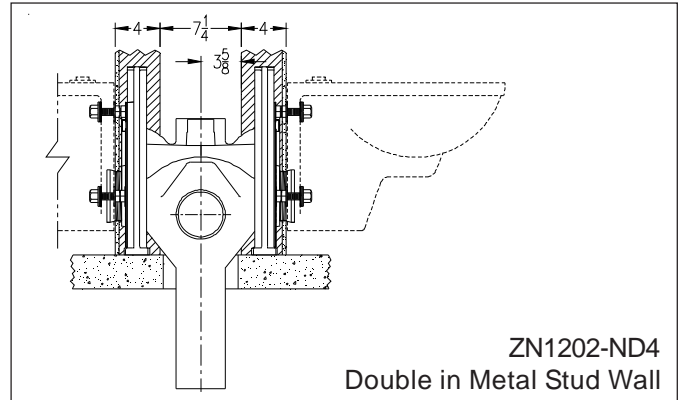

Minimum Chase Requirements for Narrow Wall Installation

Horizontal Adjustable Carriers

Vertical Adjustable Carriers

Minimum Chase Requirements for Narrow Wall Installation

Horizontal Adjustable Carriers

ZN1203-ND4
Double in Metal Stud Wall

ZN1203-N4
Single in Metal Stud Wall

ZN1203-ND4
Double in Block Wall

ZN1203-N4
Single in Block Wall

Vertical Adjustable Carriers

ZN1204-ND4
Double in Metal Stud Wall

ZN1204-N4
Single in Metal Stud Wall

ZN1204-ND4
Double in Block Wall