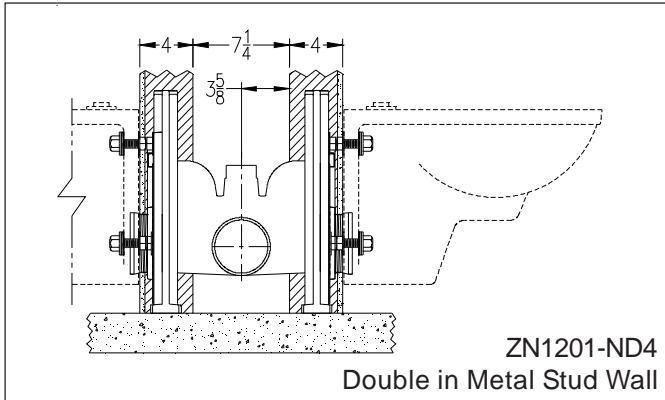

Minimum Chase Requirements for Narrow Wall Installation

Horizontal Adjustable Carriers

Vertical Adjustable Carriers

Minimum Chase Requirements for Narrow Wall Installation

Horizontal Adjustable Carriers

ZN1203-ND4
Double in Metal Stud Wall

ZN1203-N4
Single in Metal Stud Wall

ZN1203-ND4
Double in Block Wall

ZN1203-N4
Single in Block Wall

Vertical Adjustable Carriers

ZN1204-ND4
Double in Metal Stud Wall

ZN1204-N4
Single in Metal Stud Wall

ZN1204-ND4
Double in Block Wall