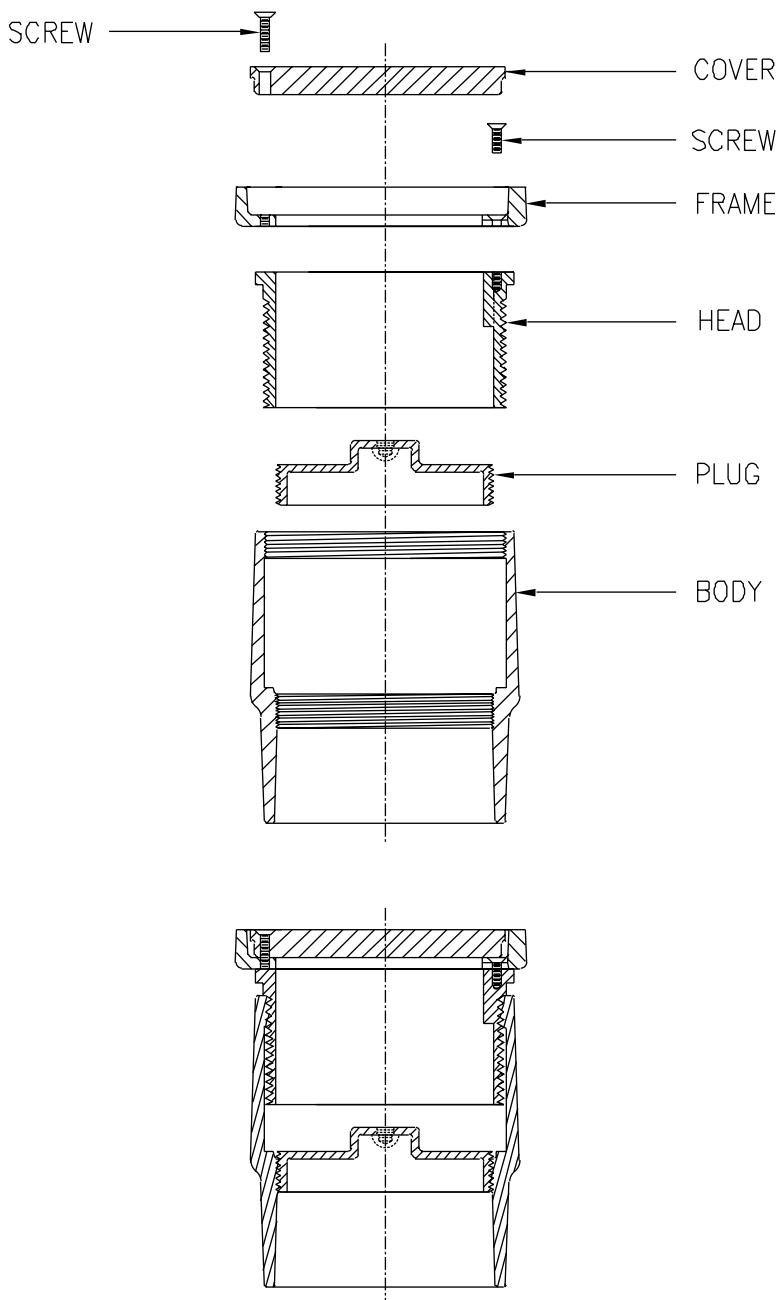

Z1400 "LEVEL TROL" FLOOR CLEANOUT Exploded Parts List and Replacement Parts

Dimensional Data (inches and [mm]) are subject to manufacturing tolerances and change without notice.

ØA	P.N.
3-1/2	22126-007
4-1/2	22126-008
5-1/2	22126-009
6-1/2	22126-001
7-1/2	22126-003
8-1/2	22126-006

ØB	P.N.
2" NPT	07073-003
3" NPT	07934-017
4" NPT	07934-018
5" NPT	07934-019
6" NPT	08384-003
8" NPT	07934-009