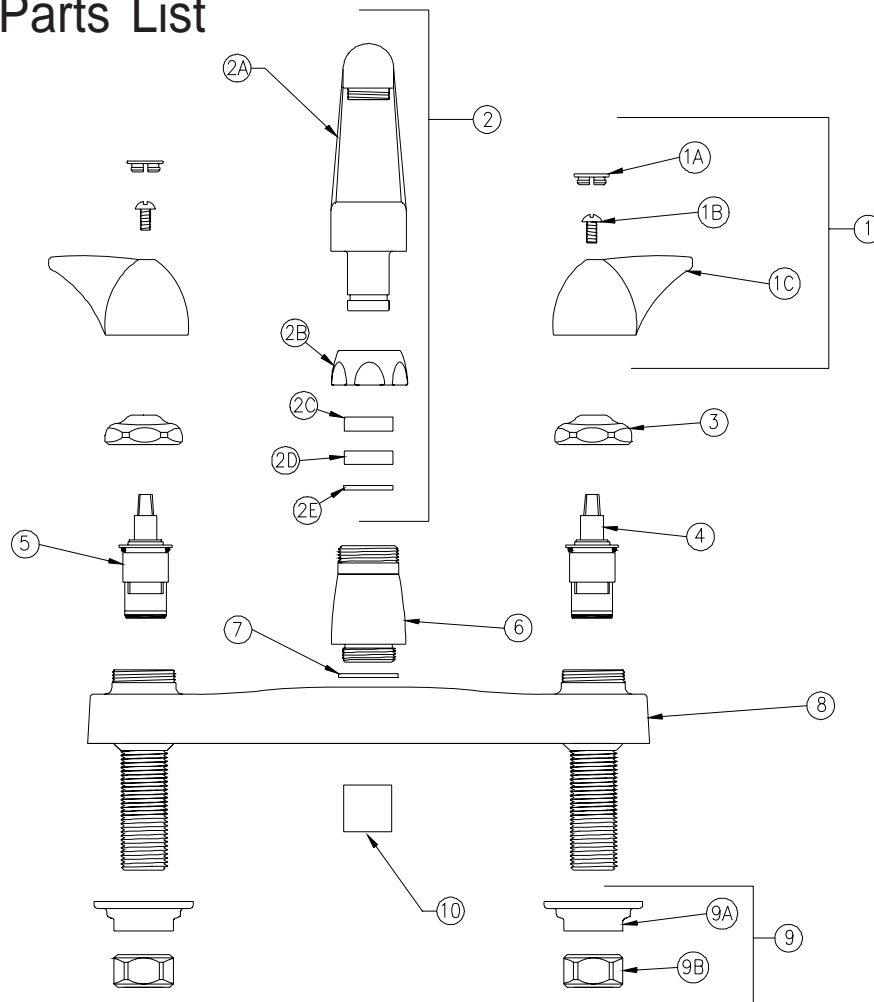

# KITCHEN SINK FAUCET

## Z871G3-XL Parts List

Item	Part Number	Description	Qty.
1	G60515	2" [51mm] Vandal-Resistant Dome Lever Handles	1
1A	G60500	Hot/Cold Color-Coded Indexes	1
	59454001	Hot Index	1
	59454002	Cold Index	1
1B	62464001	10-32 Screw	2
1C	60514001	Dome Lever Handle	2
2	G67891	8" Cast 'G' Spout Assembly XL	1
2A	59527002	8" Cast Swing Spout XL	1
2B	59435001	Spout Nut	1
2C	59441001	Bearing Washer	1
2D	59459001	Spout Seal	1
2E	92937001	Retaining Ring	1
3	59440001	Handle Nut	2
4	59517005	Short Cold Cartridge XL	1
5	59517006	Short Hot Cartridge XL	1
6	60467005	Base XL	1
7	58155019	O-Ring	1
8	93286001	Kitchen Deck Body XL	1
9	G60502	Mounting Hardware	1
9A	59530002	Mounting Nut	2
9B	59532001	1/2" NPSM Riser Nut	2
10	G63504	3/4"-27 Female Aerator - 2.2 GPM	1