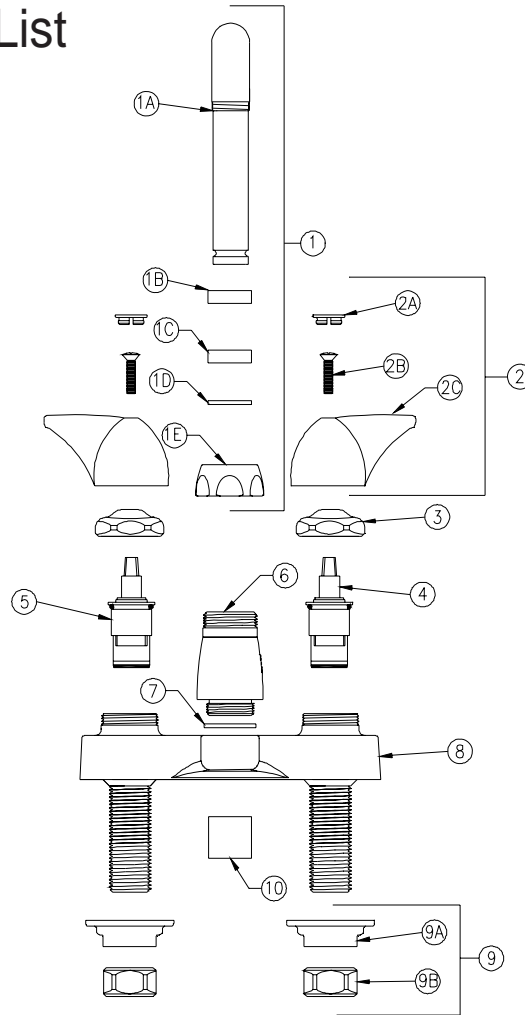

# 4" CENTERSET GOOSENECK

## Z812H3-XL Parts List

Item	Part Number	Description	Qty.
1	G67892	12" Tubular Brass Swing 'H' Spout Assembly	1
1A	92955001	12" Tubular Swing Spout	1
1B	59441001	Bearing Washer	1
1C	59459001	Spout Seal	1
1D	92937001	Retaining Ring	1
1E	59435001	Spout Nut	1
2	G60515	2" [51mm] Vandal-Resistant Metal Dome Lever Handles	1
2A	G60500	Hot/Cold Color-Coded Indexes	1
	59454001	Hot Index	1
	59454002	Cold Index	1
2B	62464001	10-32 Screw	2
2C	60514001	Dome Lever Handle	2
3	59440001	Handle Nut	2
4	59517005	Short Cold Cartridge	1
5	59517006	Short Hot Cartridge	1
6	60467005	Base	1
7	58155019	O-Ring	1
8	60454004	4" Centerset Gooseneck Body	1
9	G60502	Mounting Hardware	1
9A	59530002	Mounting Nut	2
9B	59532001	1/2" NPSM Riser Nut	2
10	G63504	3/4"-27 Female Aerator - 2.2 GPM	1