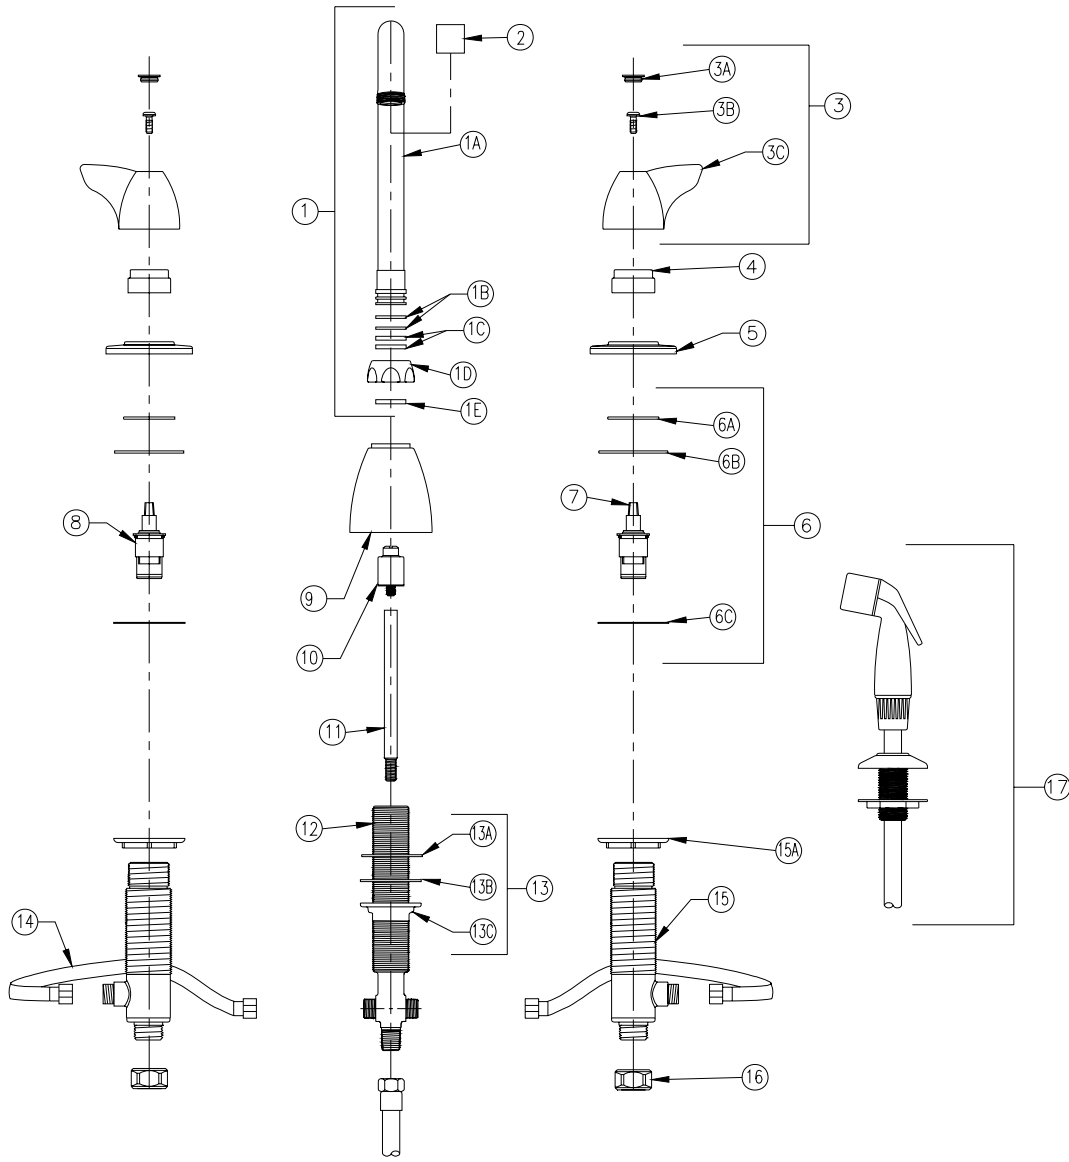

WIDESPREAD

Z831B3-XL-HS Parts List

| Item | Part Number | Description | Qty. | Item | Part Number | Description | Qty. |
|------|-------------|---------------------------------------|------|------|-------------|-------------------------|------|
| 1 | G67852 | 5-3/8" Gooseneck 'B' Spout Ass'y. XL1 | | 6C | 60444001 | Brass Washer | 2 |
| 1A | 92866002 | 'B' Gooseneck Spout | 1 | 7 | 59517005 | Short Cold Cartridge XL | 1 |
| 1B | 58155018 | O-Ring | 2 | 8 | 59517006 | Short Hot Cartridge XL | 1 |
| 1C | 59666001 | Plastic Split Washer (Swing) | 2 | 9 | 60082001 | Threaded Escutcheon | 1 |
| 1D | 59435001 | Spout Nut | 1 | 10 | 93217001 | Diverter | 1 |
| 1E | 59436001 | Spacer Washer (Rigid) | 1 | 11 | 60457002 | Diverter Extension Rod | 1 |
| 2 | G63504 | 3/4"-27 Female Aerator- 2.2 GPM | 1 | 12 | 61268004 | Diverter Tee | 1 |
| 3 | G60515 | 2" Dome Lever Handles | 1 | 13 | G61073 | Mounting Hardware | 1 |
| 3A | G60500 | Hot/Cold Color-Coded Indexes | 1 | 13A | 60549002 | Friction Gasket | 1 |
| | 59454001 | Hot Index | 1 | 13B | 60444002 | Washer | 1 |
| | 59454002 | Cold Index | 1 | 13C | 60445002 | Mounting Nut | 1 |
| 3B | 62464001 | 10-32 Screw | 2 | 14 | 93317332 | S.S. Flexible Hose XL | 2 |
| 3C | 60514001 | Dome Lever Handle | 2 | 15 | 93039001 | Valve Body XL | 1 |
| 4 | 60077002 | Cartridge Cap | 2 | 15A | 60445001 | Nut | 1 |
| 5 | 61406001 | Escutcheon | 2 | 16 | 59532001 | 1/2" NPSM Riser Nut | 2 |
| 6 | G61859 | Widespread Mounting Hardware | 1 | 17 | G67905 | Hose Spray Assembly | 1 |
| 6A | 60383002 | Retaining Ring | 2 | | | | |
| 6B | 60382001 | S. S. Washer | 2 | | | | |