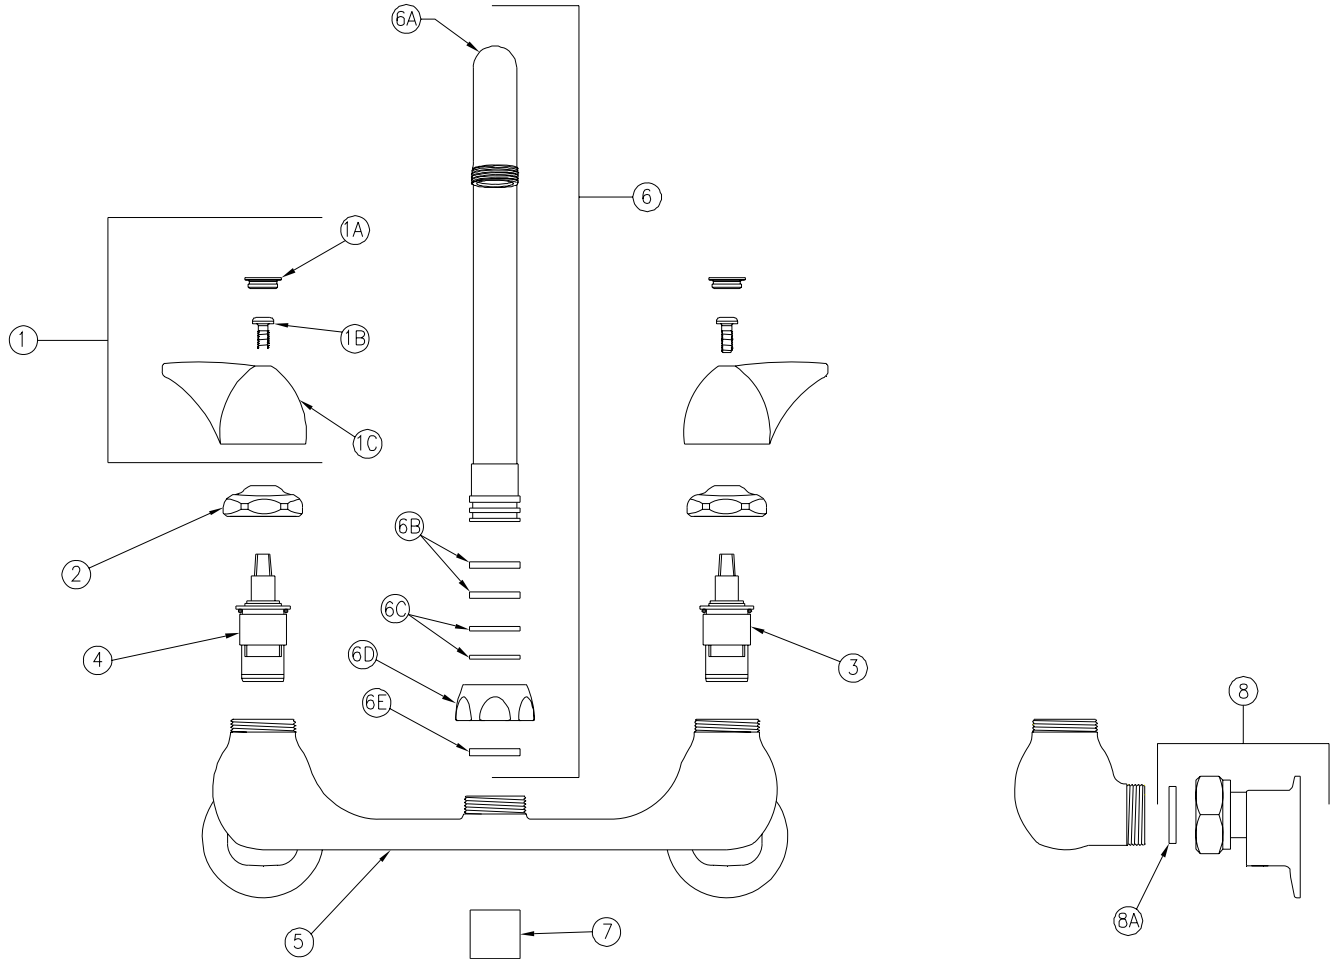

SINK FAUCET

Z842A3-XL Parts List

Item	Part Number	Description	Qty.
1	G60515	2" [51MM] Vandal-Resistant Metal Dome Lever Handles	1
1A	G60500	Hot/Cold Color-Coded Indexes	1
	59454001	Hot Index	1
	59454002	Cold Index	1
1B	62464001	10-32 Screw	2
1C	60514001	Dome Lever Handle	2
2	59440001	Handle Nut	2
3	59517005	Short Cold Cartridge	1
4	59517006	Short Hot Cartridge	1
5	59463005	Sink Body	1
6	G67851	3-1/2" Centerline Gooseneck 'A' Spout Assembly	1
6A	92866001	3-1/2" Centerline Gooseneck Spout	1
6B	58155018	O-Ring	2
6C	59666001	Plastic Split Washer (Swing)	2
6D	59435001	Spout Nut	1
6E	59436001	Spacer Washer (Rigid)	1
7	G63504	3/4"-27 Female Aerator - 2.2 GPM	1
8	G67882	Short Supply Arm Assembly	2
8A	59748001	Gasket	2