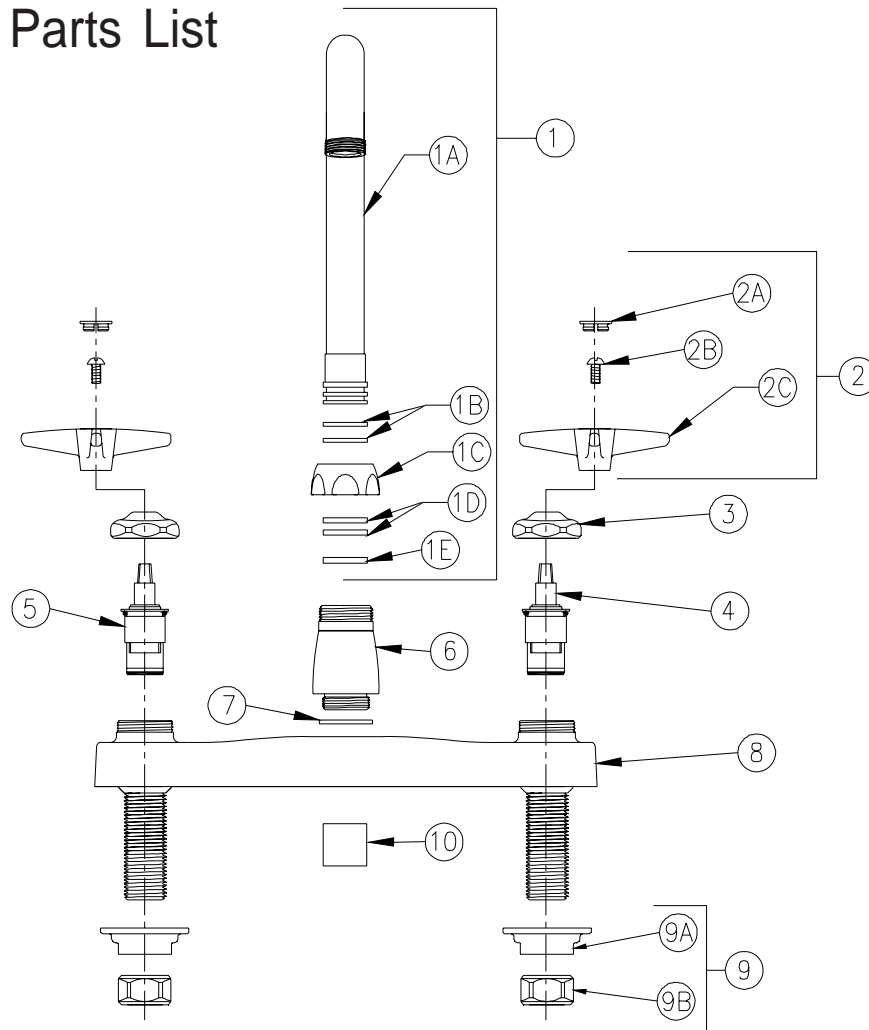

KITCHEN SINK FAUCET

Z871A2-XL Parts List

Item	Part Number	Description	Qty.
1	G67851	3-1/2" Gooseneck 'A' Spout Ass'y XL	1
1A	92866001	Gooseneck 'A' Spout	1
1B	58155018	O-Ring	2
1C	59666001	Plastic Split Washer (Swing)	2
1D	59435001	Spout Nut	1
1E	59436001	Spacer Washer (Rigid)	1
2	G60503	Vandal-Resistant Four Arm Handles	1
2A	G60500	Hot/Cold Color-Coded Indexes	1
	59454001	Hot Index	1
	59454002	Cold Index	1
2B	62464001	10-32 Screw	2
2C	59518001	Four Arm Handle	2
3	59440001	Handle Nut	2
4	59517005	Short Cold Cartridge XL	1
5	59517006	Short Hot Cartridge XL	1
6	60467005	Base XL	1
7	58155019	O-Ring	1
8	93286001	Kitchen Deck Body XL	1
9	G60502	Mounting Hardware Bag	1
9A	59530002	Mounting Nut	2
9B	59532001	1/2" NPSM Riser Nut	2
10	G63504	3/4"-27 Female Aerator - 2.2 GPM [8.3 L]	1