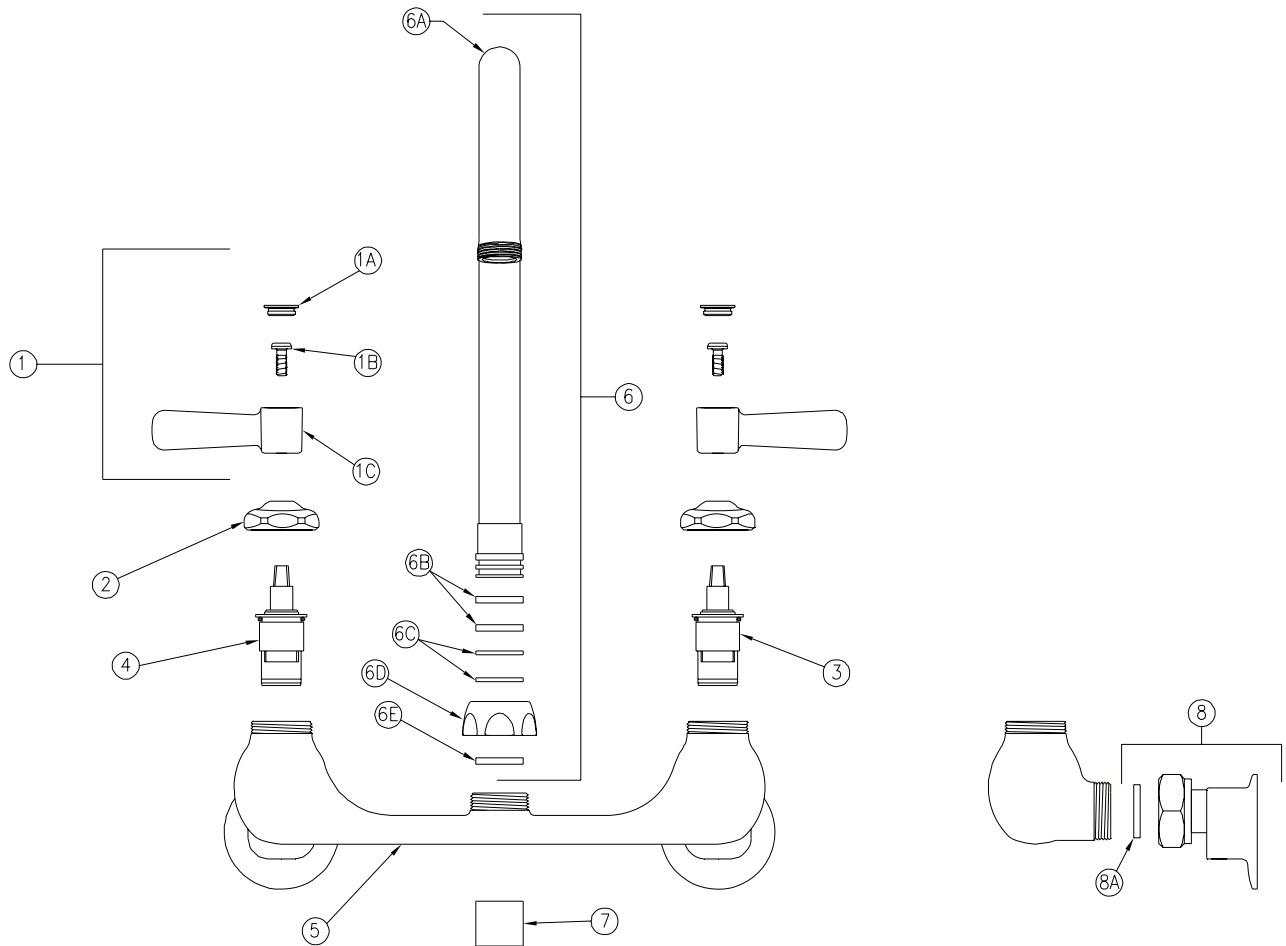

SINK FAUCET

Z842C1-XL Parts List

Item	Part Number	Description	Qty.
1	G60501	2-1/2" [64mm] Vandal-Resistant Metal Lever Handles	1
1A	G60500	Hot/Cold Color-Coded Indexes	1
	59454001	Hot Index	1
	59454002	Cold Index	1
1B	62464001	10-32 Screw	2
1C	59487001	Lever Handle	2
2	59440001	Handle Nut	2
3	59517005	Short Cold Cartridge	1
4	59517006	Short Hot Cartridge	1
5	59463005	Sink Body	1
6	G67853	8" Gooseneck Spout Ass'y.	1
6A	92866003	8" Centerline Gooseneck Spout	1
6B	59666001	Swing Washers (for swing configuration)	2
6C	58155018	O-Rings	2
6D	59435001	Spout Nut	1
6E	59436001	Spacer Washer (for rigid configuration)	1
7	G63504	3/4"-27 Female Aerator - 2.2 GPM	1
8	G67882	Short Supply Arm Assembly	2
8A	59748001	Gasket	2