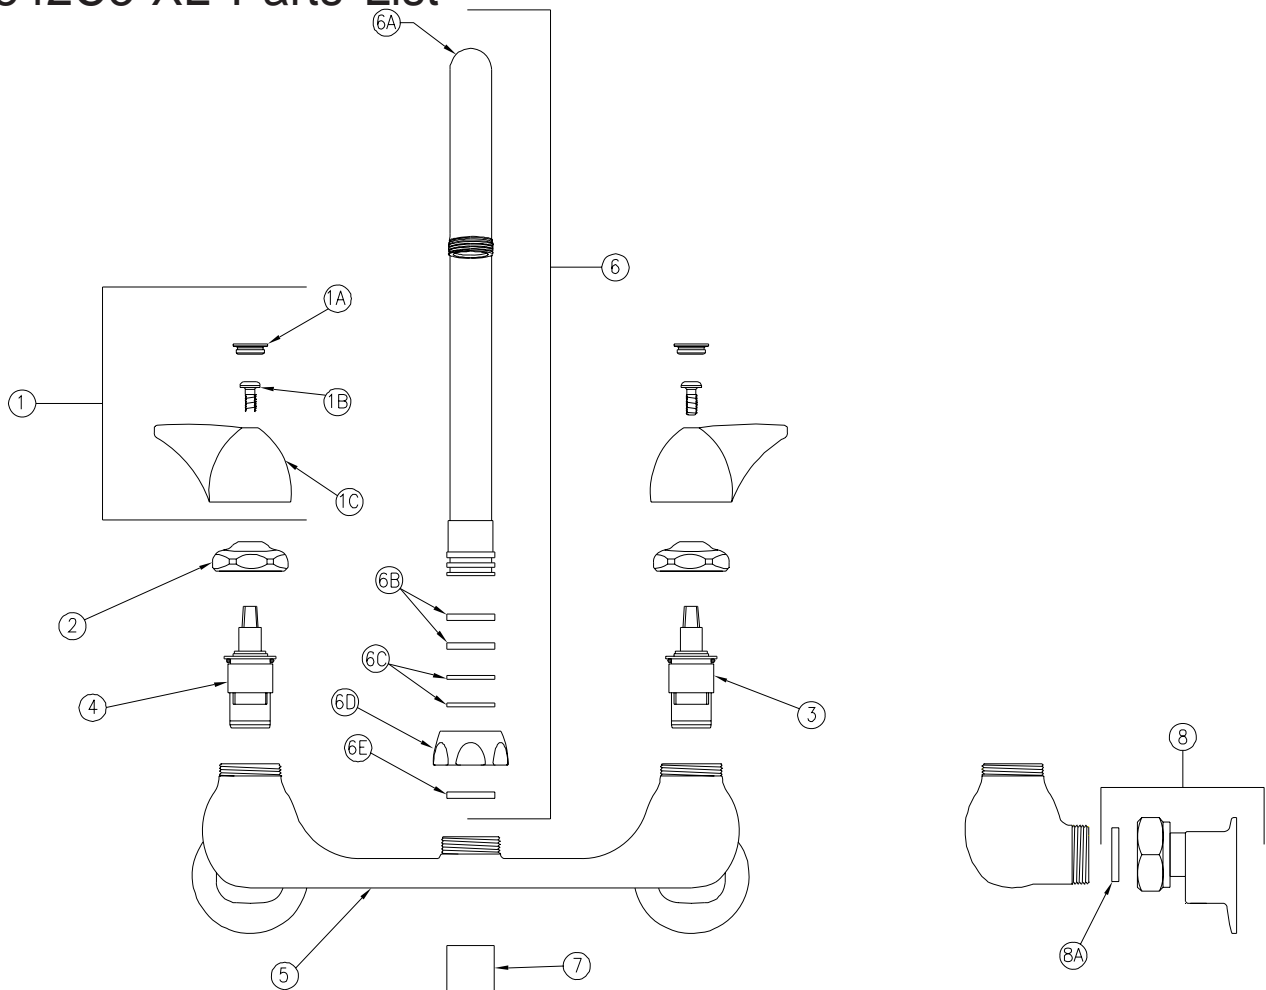

# SINK FAUCET

## Z842C3-XL Parts List

Item	Part Number	Description	Qty.
1	G60515	2" [51mm] Vandal-Resistant Metal Dome Lever Handles	1
1A	G60500	Hot/Cold Color-Coded Indexes	1
	59454001	Hot Index	1
	59454002	Cold Index	1
1B	62464001	10-32 Screw	2
1C	60514001	Dome Lever Handle	2
2	59440001	Handle Nut	2
3	59517005	Short Cold Cartridge	1
4	59517006	Short Hot Cartridge	1
5	59463005	Sink Body	1
6	G67853	8" Gooseneck Spout Ass'y.	1
6A	92866003	8" Centerline Gooseneck Spout	1
6B	58155018	O-Ring	2
6C	59666001	Plastic Split Washer (Swing)	2
6D	59435001	Spout Nut	1
6E	59436001	Spacer Washer (Rigid)	1
7	G63504	3/4"-27 Female Aerator - 2.2 GPM	1
8	G67882	Short Supply Arm Assembly	2
8A	59748001	Gasket	2