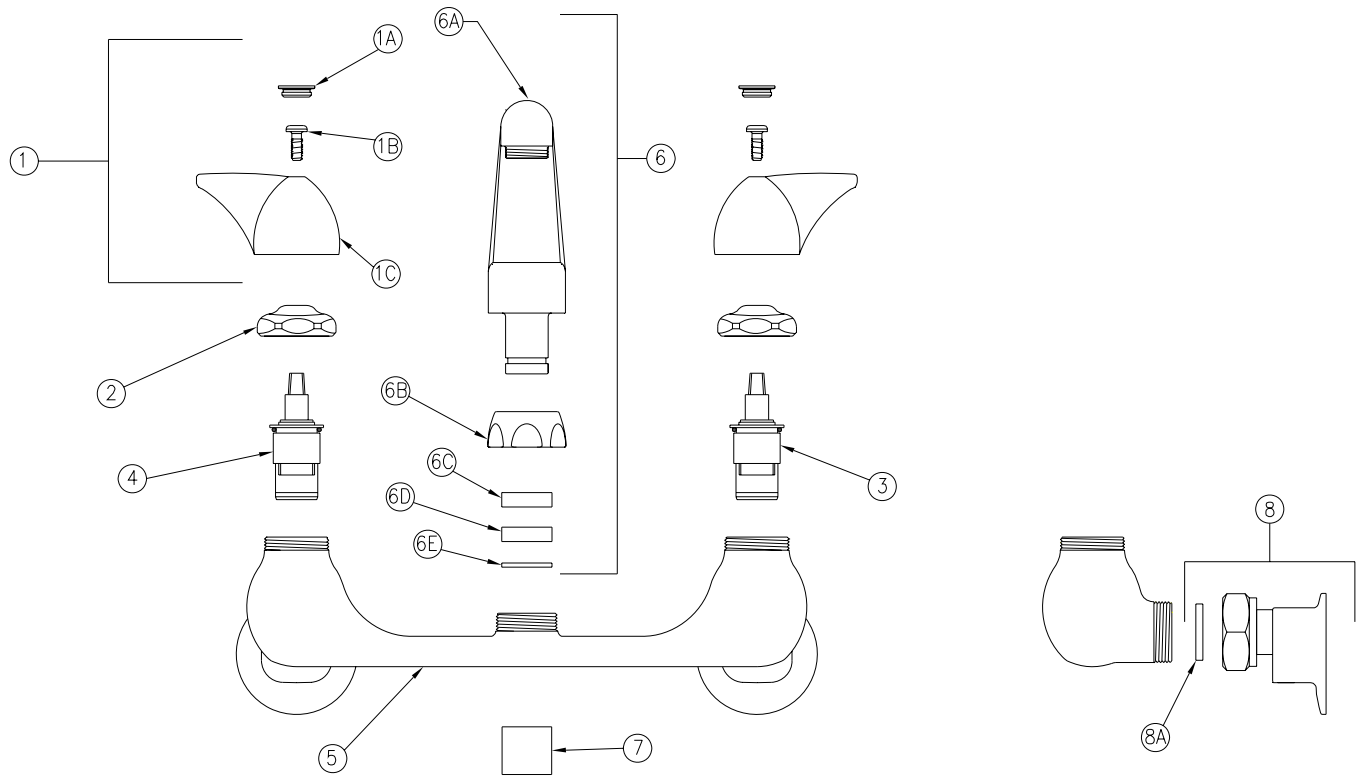

SINK FAUCET

Z842G3-XL Parts List

Item	Part Number	Description	Qty.
1	G60515	2" [51mm] Vandal-Resistant Metal Dome Lever Handles	1
1A	G60500	Hot/Cold Color-Coded Indexes	1
	59454001	Hot Index	1
	59454002	Cold Index	1
1B	62464001	10-32 Screw	2
1C	60514001	Dome Lever Handle	2
2	59440001	Handle Nut	2
3	59517005	Short Cold Cartridge	1
4	59517006	Short Hot Cartridge	1
5	59463005	Sink Body	1
6	G67891	8" Cast 'G' Spout Assembly	1
6A	59527002	8" Cast Swing Spout	1
6B	59435001	Spout Nut	1
6C	59441001	Bearing Washer	1
6D	59459001	Spout Seal	1
6E	92937001	Retaining Ring	1
7	G63504	3/4"-27 Female Aerator - 2.2 GPM	1
8	G67882	Short Supply Arm Assembly	2
8A	59748001	Gasket	2