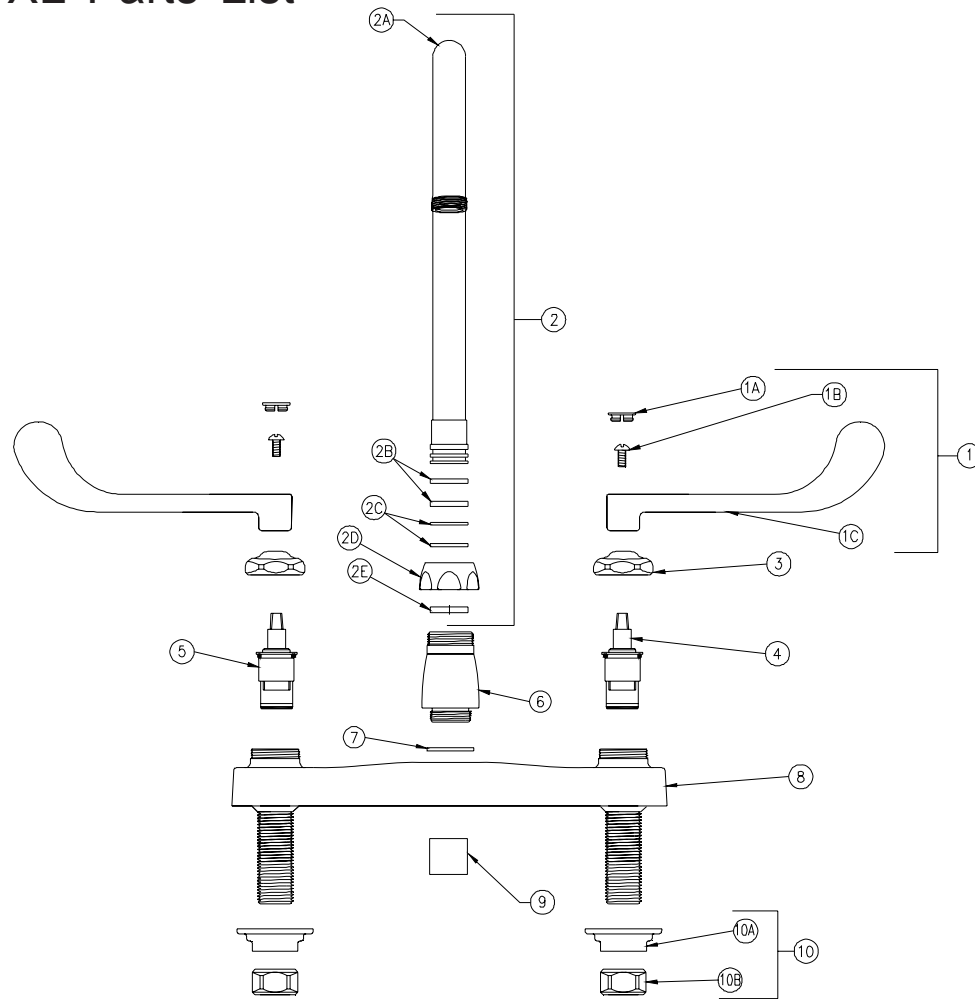

KITCHEN SINK FAUCET

Z871B6-XL Parts List

Item	Part Number	Description	Qty.
1	G60508	6" [152mm] Vandal-Resistant Wrist Blade Handles	1
1A	G60500	Hot/Cold Color-Coded Indexes	1
	59454001	Hot Index	1
	59454002	Cold Index	1
1B	62464001	10-32 Screw	2
1C	59487001	Lever Handle	2
2	G67852	5-3/8" [137] Gooseneck Spout Ass'y.XL	1
2A	92866002	5-3/8" [137] Centerline Gooseneck Spout	1
2B	59666001	Swing Washers (for swing configuration)	2
2C	58155018	O-Rings	2
2D	59435001	Spout Nut	1
2E	59436001	Spacer Washer (for rigid configuration)	1
3	59440001	Handle Nut	2
4	59517005	Short Cold Cartridge XL	1
5	59517006	Short Hot Cartridge XL	1
6	60467005	Base XL	1
7	58155019	O-Ring	1
8	93286001	Kitchen Deck Body XL	1
9	G63504	3/4"-27 Female Aerator - 2.2 GPM [8.3 L]	1
10	G60502	Nuts	1
10A	59530002	Mounting Nut	2
10B	59532001	1/2" NPSM Coupling Nut	2