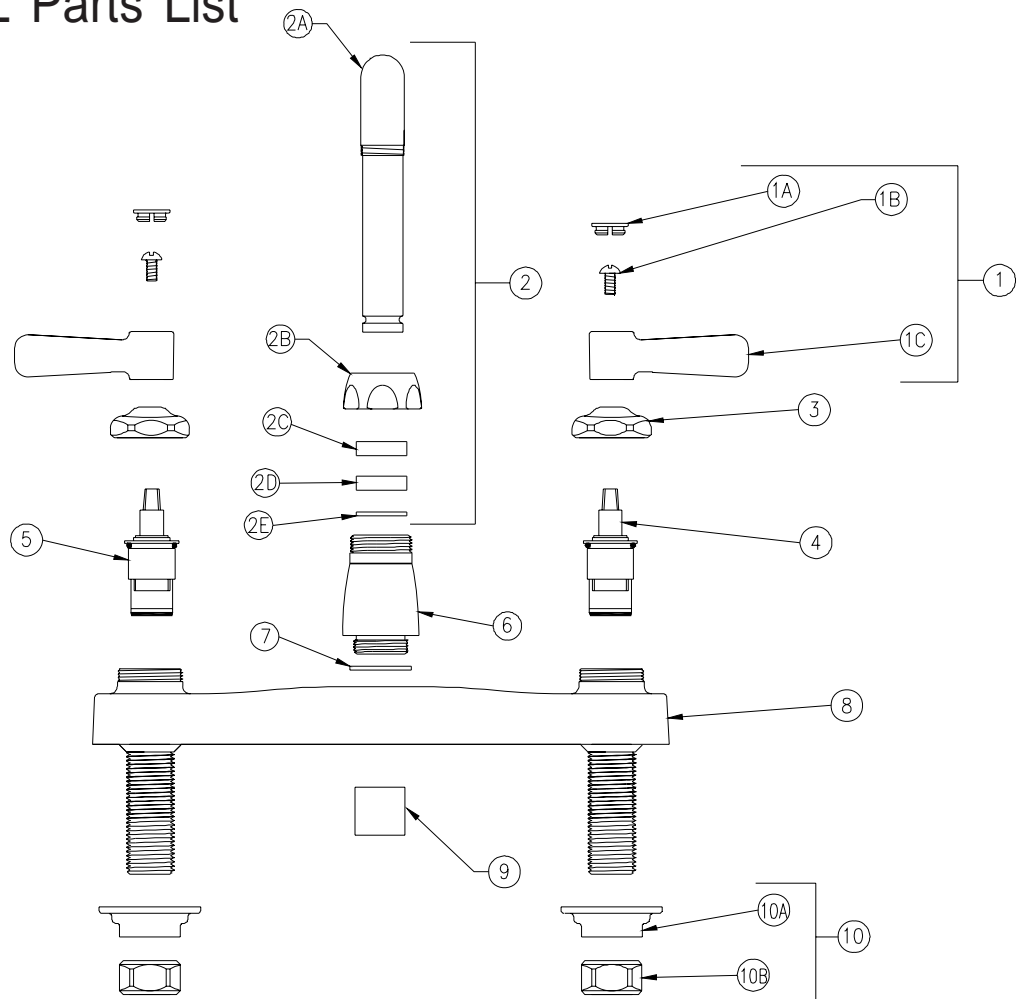

KITCHEN SINK FAUCET

Z871H1-XL Parts List

Item	Part Number	Description	Qty.
1	G60501	2-1/2" [64mm] Vandal-Resistant Metal Lever Handles	1
1A	G60500	Hot/Cold Color-Coded Indexes	1
	59454001	Hot Index	1
	59454002	Cold Index	1
1B	62464001	10-32 Screw	2
1C	59487001	Lever Handle	2
2	G67892	12" Tubular Swing Spout Ass'y. XL	1
2A	92955001	12" Tubular Swing Spout	1
2B	59435001	Spout Nut	1
2C	59441001	Bearing Washer	1
2D	59459001	Spout Seal	1
2E	92937001	Retaining Ring	1
3	59440001	Handle Nut	2
4	59517005	Short Cold Cartridge XL	1
5	59517006	Short Hot Cartridge XL	1
6	60467005	Base XL	1
7	58155019	O-Ring	1
8	93286001	Kitchen Deck Body XL	1
9	G63504	3/4"-27 Female Aerator - 2.2 GPM [8.3 L]	1
10	G60502	Nuts	1
10A	59530002	Mounting Nut	2
10B	59532001	1/2" NPSM Coupling Nut	2