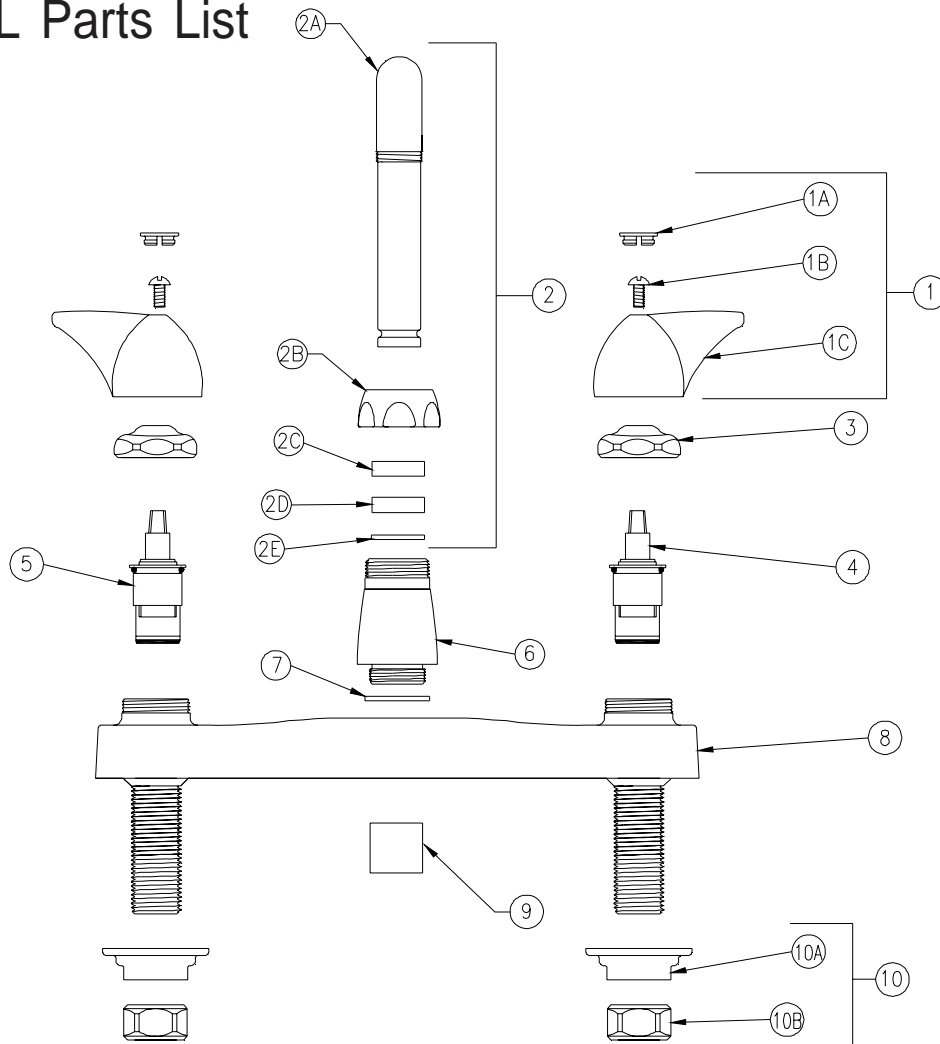

KITCHEN SINK FAUCET

Z871H3-XL Parts List

Item	Part Number	Description	Qty.
1	G60515	2" [51mm] Vandal-Resistant Dome Lever Handles	1
1A	G60500	Hot/Cold Color-Coded Indexes	1
	59454001	Hot Index	1
	59454002	Cold Index	1
1B	62464001	10-32 Screw	2
1C	60514001	Dome Lever Handle	2
2	G67892	12" Tubular Swing Spout Ass'y. XL	1
2A	92955001	12" Tubular Swing Spout	1
2B	59435001	Spout Nut	1
2C	59441001	Bearing Washer	1
2D	59459001	Spout Seal	1
2E	92937001	Retaining Ring	1
3	59440001	Handle Nut	2
4	59517005	Short Cold Cartridge XL	1
5	59517006	Short Hot Cartridge XL	1
6	60467005	Base XL	1
7	58155019	O-Ring	1
8	93286001	Kitchen Deck Body XL	1
9	G63504	3/4"-27 Female Aerator - 2.2 GPM [8.3 L]	1
10	G60502	Nuts	1
10A	59530002	Mounting Nut	2
10B	59532001	1/2" NPSM Coupling Nut	2