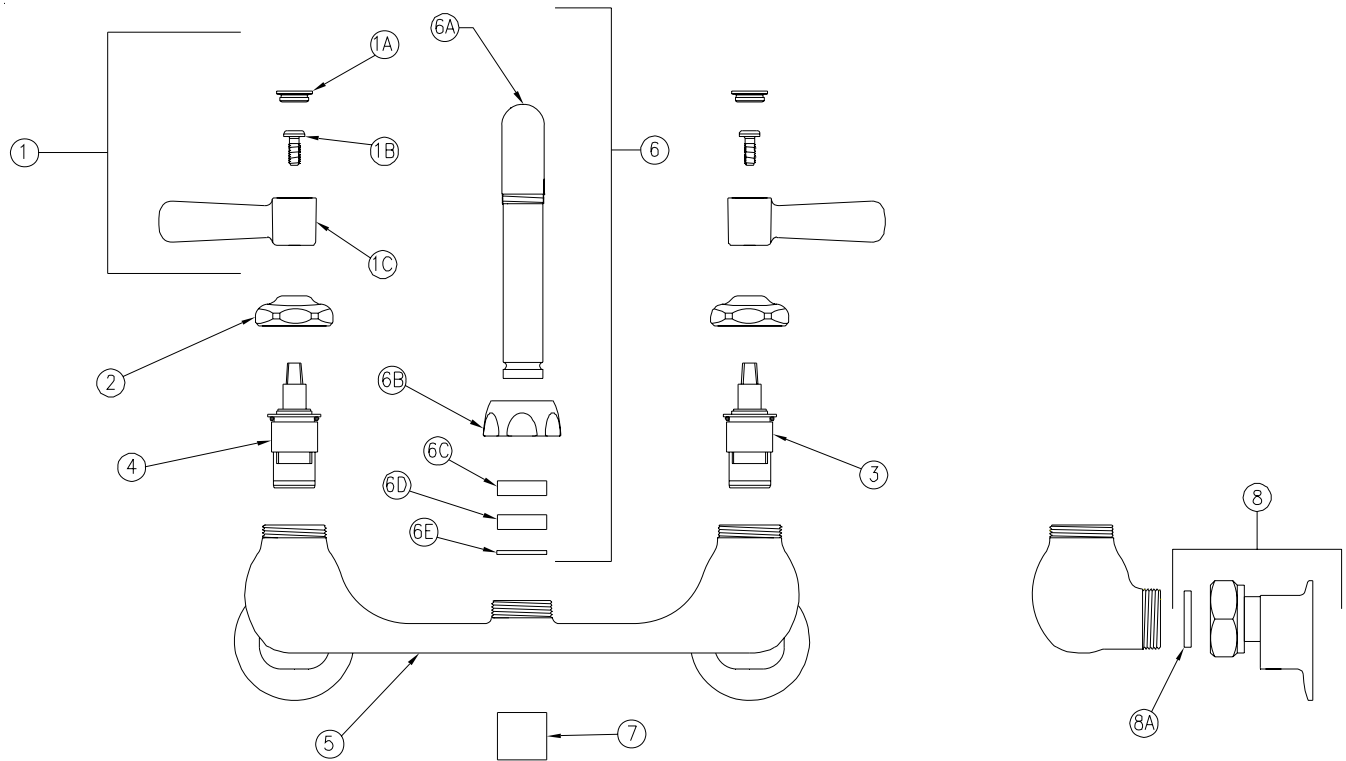

SINK FAUCET

Z842H1-XL Parts List

Item	Part Number	Description	Qty.
1	G60501	2-1/2" [64mm] Vandal-Resistant Metal Lever Handles	1
1A	G60500	Hot/Cold Color-Coded Indexes	1
	59454001	Hot Index	1
	59454002	Cold Index	1
1B	62464001	10-32 Screw	2
1C	59487001	Lever Handle	2
2	59440001	Handle Nut	2
3	59517005	Short Cold Cartridge	1
4	59517006	Short Hot Cartridge	1
5	59463005	Sink Body	1
6	G67892	12" Tubular 'H' Spout Assembly	1
6A	92955001	12" Tubular Swing Spout	1
6B	59435001	Spout Nut	1
6C	59441001	Bearing Washer	1
6D	59459001	Spout Seal	1
6E	92937001	Retaining Ring	1
7	G63504	3/4"-27 Female Aerator - 2.2 GPM	1
8	G67882	Short Supply Arm Assembly	2
8A	59748001	Gasket	2