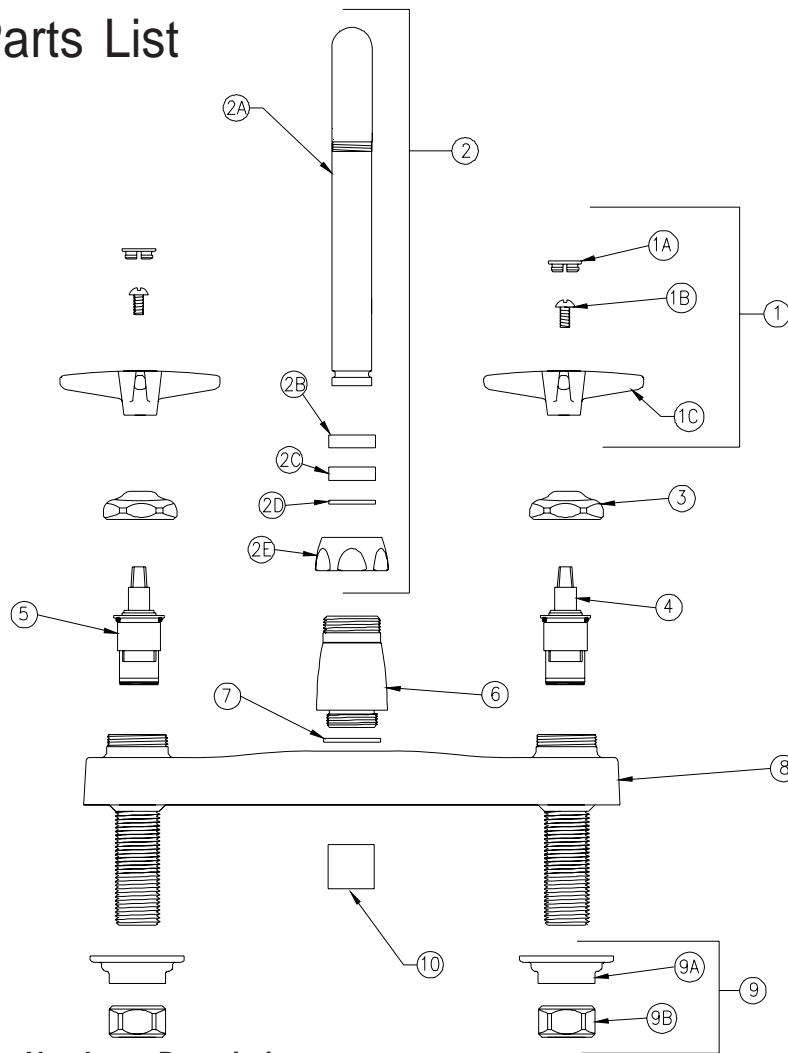

# KITCHEN SINK FAUCET

## Z871J2-XL Parts List

Item	Part Number	Description	Qty.
1	G60503	Vandal-Resistant Four Arm Handles	1
1A	G60500	Hot/Cold Color-Coded Indexes	1
	59454001	Hot Index	1
	59454002	Cold Index	1
1B	62464001	10-32 Screw	2
1C	59518001	Four Arm Handle	2
2	G67894	9" Tubular 'J' Spout Assembly XL	1
2A	92956001	9" Tubular Swing Spout	1
2B	59441001	Bearing Washer	1
2C	59459001	Spout Seal	1
2D	92937001	Retaining Ring XL	1
2E	59435001	Spout Nut	1
3	59440001	Handle Nut	2
4	59517005	Short Cold Cartridge XL	1
5	59517006	Short Hot Cartridge XL	1
6	60467005	Base XL	1
7	58155019	O-Ring	1
8	93286001	Kitchen Deck Body XL	1
9	G60502	Mounting Hardware	1
9A	59530002	Mounting Nut	2
9B	59532001	1/2" NPSM Riser Nut	2
10	G63504	3/4"-27 Female Aerator - 2.2 GPM [8.3 L]	1