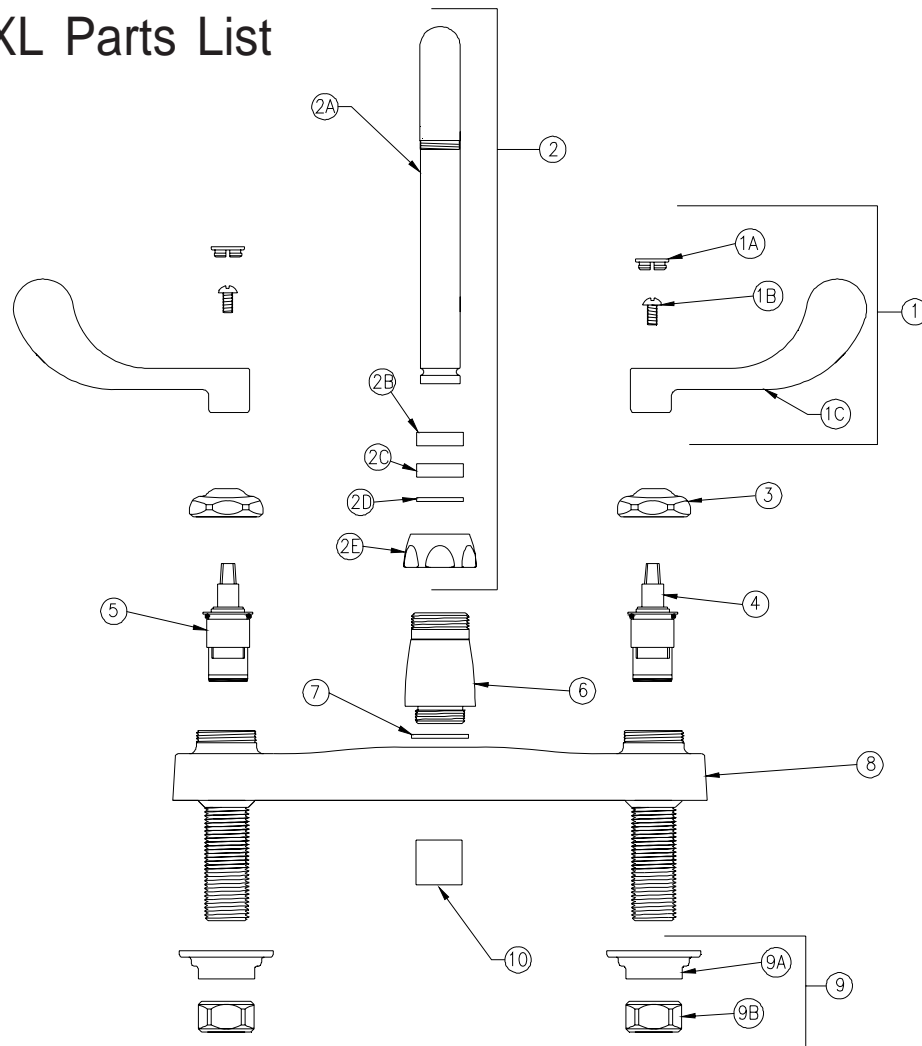

KITCHEN SINK FAUCET

Z871J4-XL Parts List

Item	Part Number	Description	Qty.
1	G60504	4" [102mm] Vandal-Resistant Wrist Blade Handles	1
1A	G60500	Hot/Cold Color-Coded Indexes	1
	59454001	Hot Index	1
	59454002	Cold Index	1
1B	62464001	10-32 Screw	2
1C	59453001	Wrist Blade Handle	2
2	G67894	9" Tubular 'J' Spout Assembly XL	1
2A	92956001	9" Tubular Swing Spout	1
2B	59441001	Bearing Washer	1
2C	59459001	Spout Seal	1
2D	92937001	Retaining Ring XL	1
2E	59435001	Spout Nut	1
3	59440001	Handle Nut	2
4	59517005	Short Cold Cartridge XL	1
5	59517006	Short Hot Cartridge XL	1
6	60467005	Base XL	1
7	58155019	O-Ring	1
8	93286001	Kitchen Deck Body XL	1
9	G60502	Mounting Hardware	1
9A	59530002	Mounting Nut	2
9B	59532001	1/2" NPSM Riser Nut	2
10	G63504	3/4"-27 Female Aerator - 2.2 GPM [8.3 L]	1