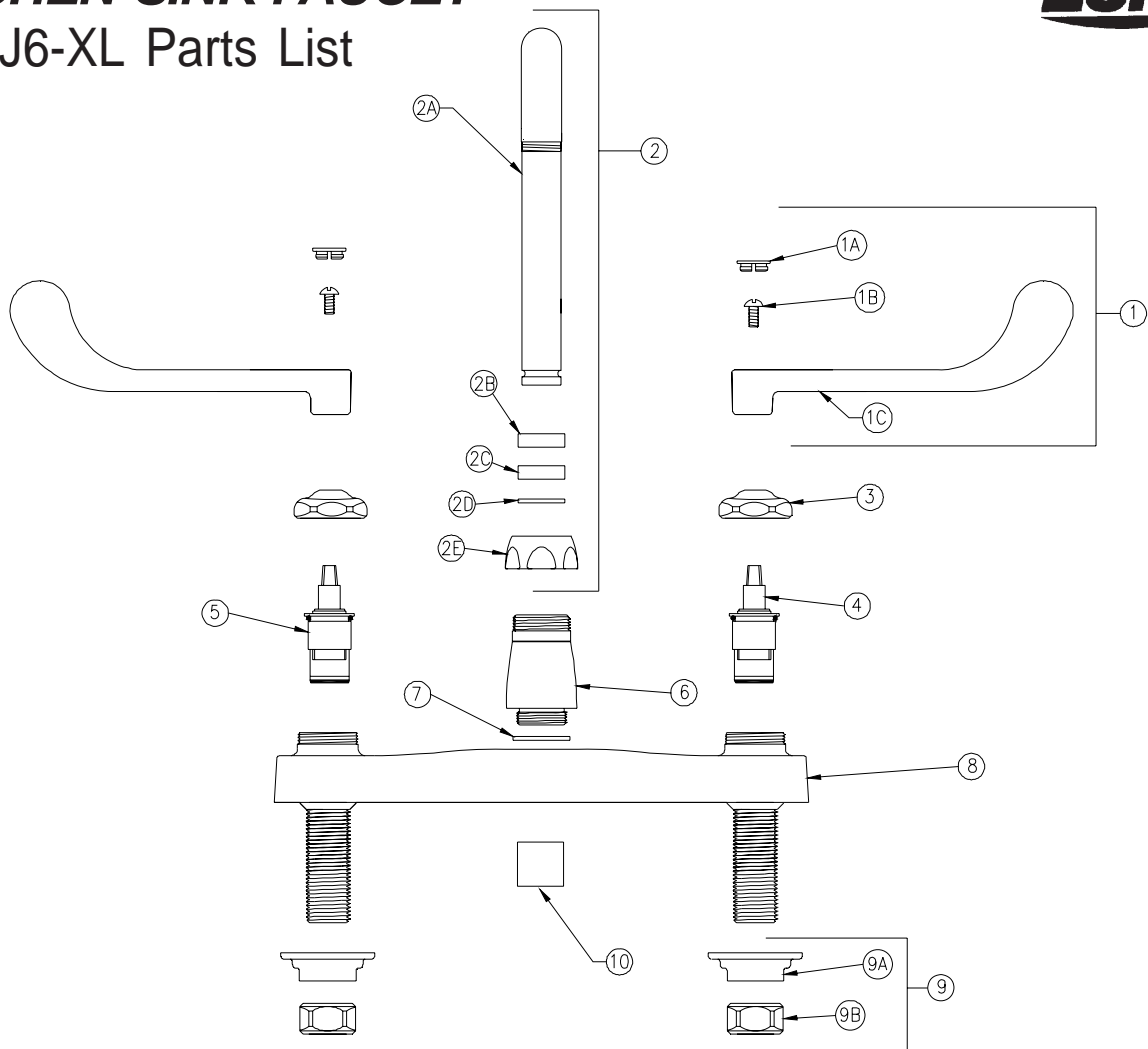

KITCHEN SINK FAUCET

Z871J6-XL Parts List

Item	Part Number	Description	Qty.
1	G60508	6" [152mm] Vandal-Resistant Wrist Blade Handles	1
1A	G60500	Hot/Cold Color-Coded Indexes	1
	59454001	Hot Index	1
	59454002	Cold Index	1
1B	62464001	10-32 Screw	2
1C	59453002	Wrist Blade Handle	2
2	G67894	9" Tubular 'J' Spout Assembly XL	1
2A	92956001	9" Tubular Swing Spout	1
2B	59441001	Bearing Washer	1
2C	59459001	Spout Seal	1
2D	92937001	Retaining Ring XL	1
2E	59435001	Spout Nut	1
3	59440001	Handle Nut	2
4	59517005	Short Cold Cartridge XL	1
5	59517006	Short Hot Cartridge XL	1
6	60467005	Base XL	1
7	58155019	O-Ring	1
8	93286001	Kitchen Deck Body XL	1
9	G60502	Mounting Hardware	1
9A	59530002	Mounting Nut	2
9B	59532001	1/2" NPSM Riser Nut	2
10	G63504	3/4"-27 Female Aerator - 2.2 GPM [8.3 L]	1