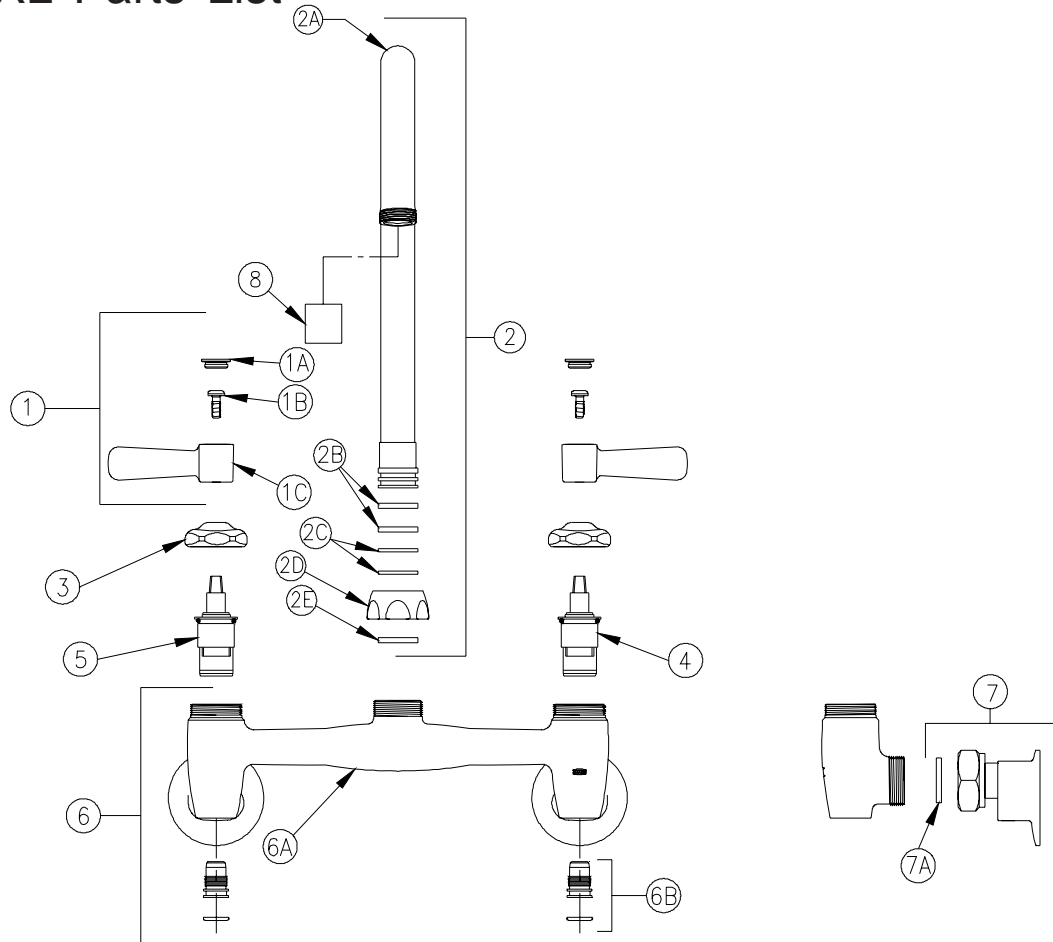

SINK FAUCET

Z843B1-XL Parts List

Item	Part Number	Description	Qty.
1	G60501	2-1/2" [64mm] Vandal-Resistant Metal Lever Handles	1
1A	G60500	Hot/Cold Color-Coded Indexes	1
	59454001	Hot Index	1
	59454002	Cold Index	1
1B	62464001	10-32 Screw	2
1C	59487001	Lever Handle	2
2	G67852	5-3/8" [137mm] Gooseneck Spout Assembly XL	1
2A	92866002	5-3/8" [137mm] Centerline Gooseneck Spout XL	1
2B	59666001	Plastic Split Washers (swing)	2
2C	58155018	O-Rings	2
2D	59435001	Spout Nut	1
2E	59436001	Spacer Washer (rigid)	1
3	59440001	Handle Nut	2
4	59517005	Short Cold Cartridge XL	1
5	59517006	Short Hot Cartridge XL	1
6	66168005	Sink Body Assembly XL	1
6A	66156005	Sink Body XL	1
6B	G67978	Stop-Plug Assembly XL	2
	92913002	Stop Plug XL	1
	58155013	O-Ring	1
7	G67882	Short Supply Arm Ass'y. XL	2
7A	59748001	Gasket	2
8	G63504	3/4"-27 Female Aerator - 2.2 GPM	1