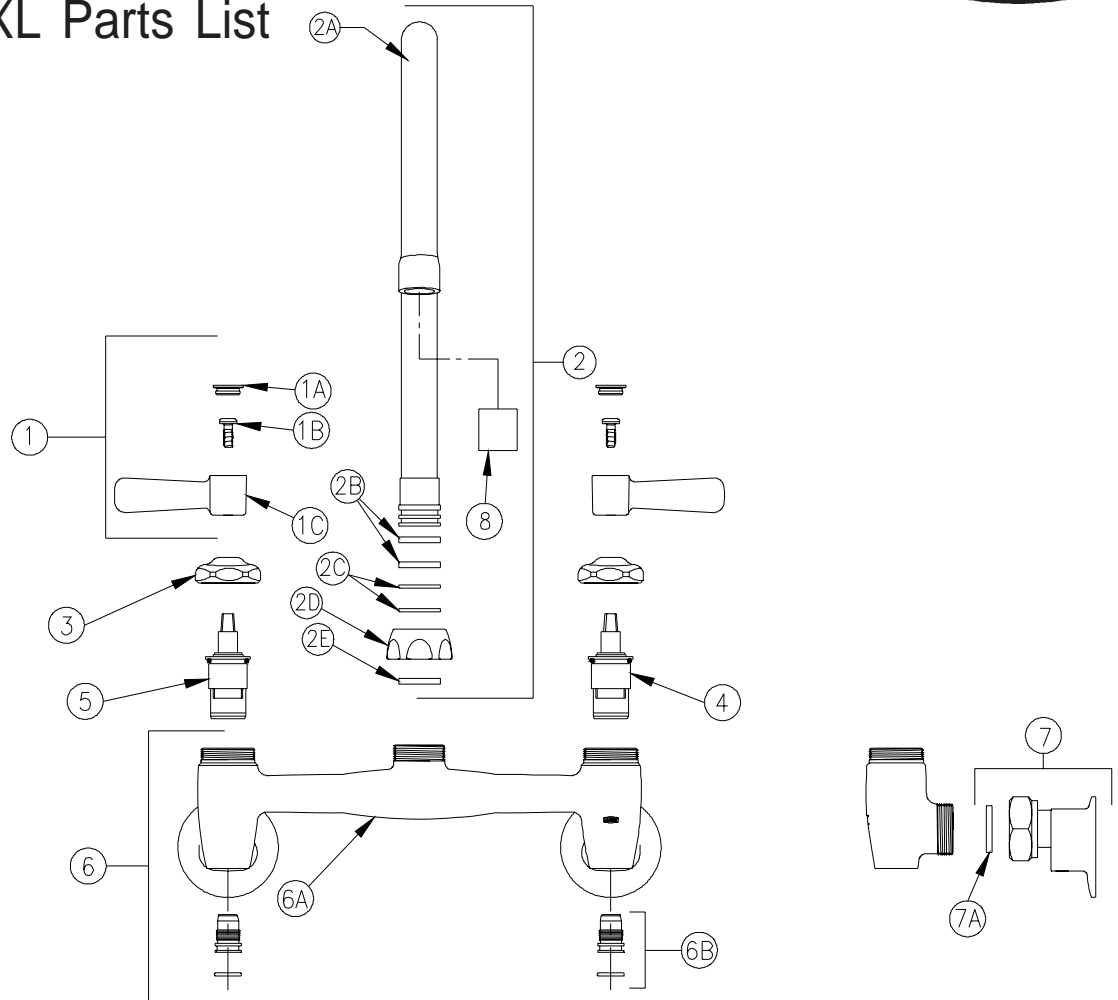

# SINK FAUCET

## Z843C1-XL Parts List

Item	Part Number	Description	Qty.
1	G60501	2-1/2" [64mm] Vandal-Resistant Metal Lever Handles	1
1A	G60500	Hot/Cold Color-Coded Indexes	1
	59454001	Hot Index	1
	59454002	Cold Index	1
1B	62464001	10-32 Screw	2
1C	59487001	Lever Handle	2
2	G67853	8" [203mm] Gooseneck 'C' Spout Assembly XL	1
2A	92866003	8" [203mm] Centerline Gooseneck Spout XL	1
2B	59666001	Plastic Split Washers (swing)	2
2C	58155018	O-Rings	2
2D	59435001	Spout Nut	1
2E	59436001	Spacer Washer (rigid)	1
3	59440001	Handle Nut	2
4	59517005	Short Cold Cartridge XL	1
5	59517006	Short Hot Cartridge XL	1
6	66168005	Sink Body Assembly XL	1
6A	66156005	Sink Body XL	1
6B	G67978	Stop Plug Assembly XL	2
	92913002	Stop Plug XL	1
	58155013	O-Ring	1
7	G67882	Short Supply Arm Ass'y. XL	2
7A	59748001	Gasket	2
8	G63504	3/4"-27 Female Aerator - 2.2 GPM	1