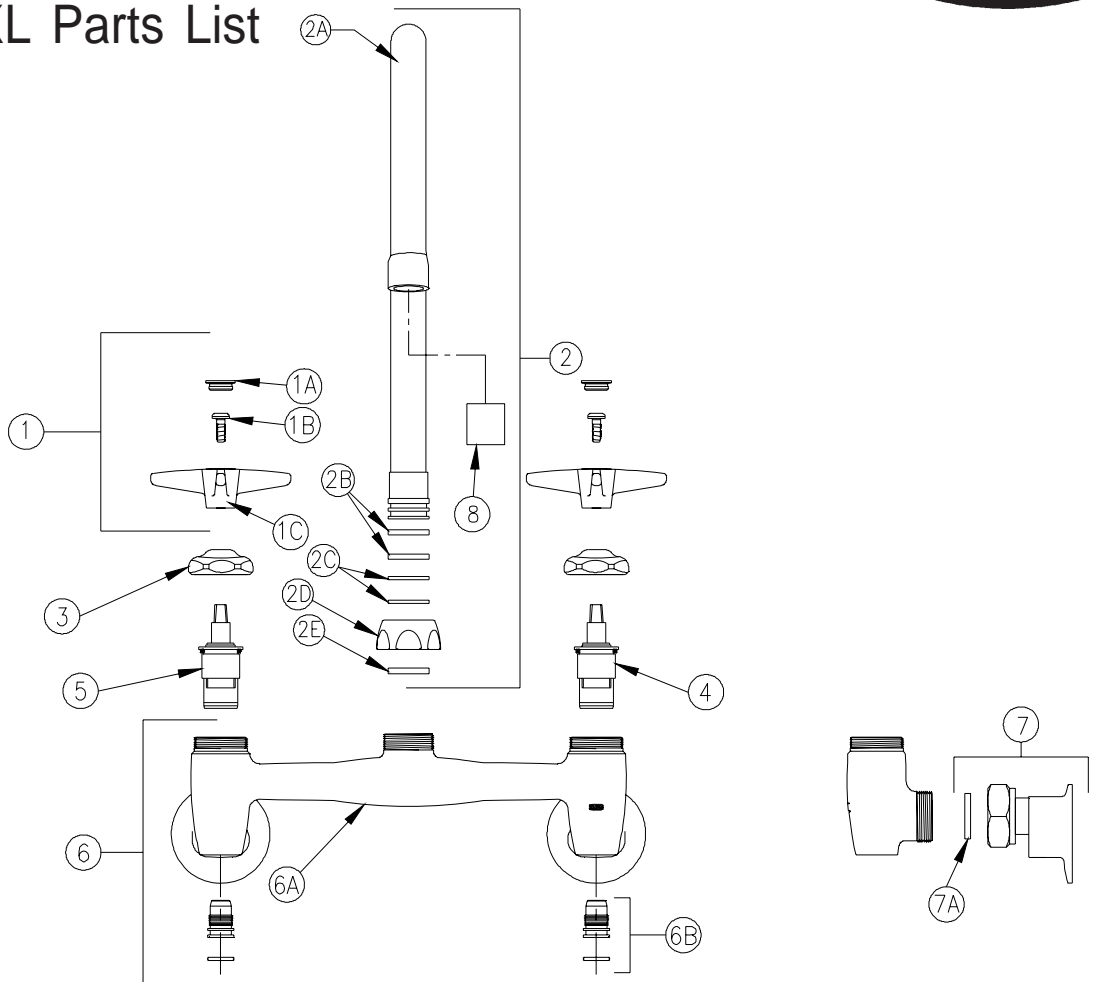

SINK FAUCET

Z843C2-XL Parts List

Item	Part Number	Description	Qty.
1	G60503	Four Arm Handles	1
1A	G60500	Hot/Cold Color-Coded Indexes	1
	59454001	Hot Index	1
	59454002	Cold Index	1
1B	62464001	10-32 Screw	2
1C	59518001	Four Arm Handle	2
2	G67853	8" [203mm] Gooseneck 'C' Spout Assembly XL	1
2A	92866003	8" [203mm] Centerline Gooseneck Spout XL	1
2B	59666001	Plastic Split Washers (swing)	2
2C	58155018	O-Rings	2
2D	59435001	Spout Nut	1
2E	59436001	Spacer Washer (rigid)	1
3	59440001	Handle Nut	2
4	59517005	Short Cold Cartridge XL	1
5	59517006	Short Hot Cartridge XL	1
6	66168005	Sink Body Assembly XL	1
6A	66156005	Sink Body XL	1
6B	G67978	Stop Plug Assembly XL	2
	92913002	Stop Plug XL	1
	58155013	O-Ring	1
7	G67882	Short Supply Arm Ass'y. XL	2
7A	59748001	Gasket	2
8	G63504	3/4"-27 Female Aerator - 2.2 GPM	1