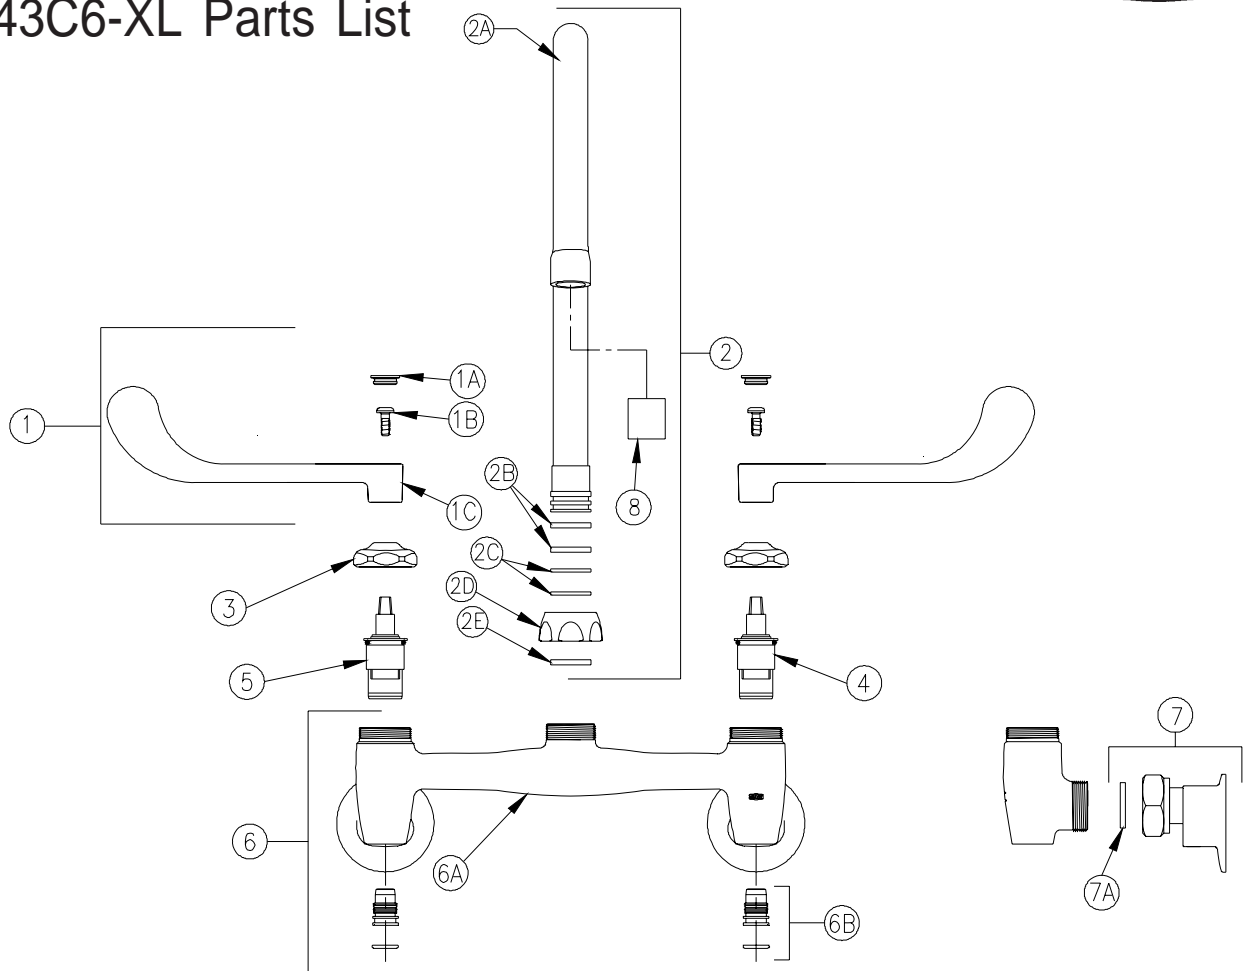

SINK FAUCET

Z843C6-XL Parts List

Item	Part Number	Description	Qty.
1	G60508	6" [152mm] Vandal-Resistant Metal Wrist Blade Handles	1
1A	G60500	Hot/Cold Color-Coded Indexes	1
	59454001	Hot Index	1
	59454002	Cold Index	1
1B	62464001	10-32 Screw	2
1C	59453002	Wrist Blade Handle	2
2	G67853	8" [203mm] Gooseneck 'C' Spout Assembly XL	1
2A	92866003	8" [203mm] Centerline Gooseneck Spout XL	1
2B	59666001	Plastic Split Washers (swing)	2
2C	58155018	O-Rings	2
2D	59435001	Spout Nut	1
2E	59436001	Spacer Washer (rigid)	1
3	59440001	Handle Nut	2
4	59517005	Short Cold Cartridge XL	1
5	59517006	Short Hot Cartridge XL	1
6	66168005	Sink Body Assembly XL	1
6A	66156005	Sink Body XL	1
6B	G67978	Stop Plug Assembly XL	2
	92913002	Stop Plug XL	1
	58155013	O-Ring	1
7	G67882	Short Supply Arm Ass'y. XL	2
7A	59748001	Gasket	2
8	G63504	3/4"-27 Female Aerator - 2.2 GPM	1