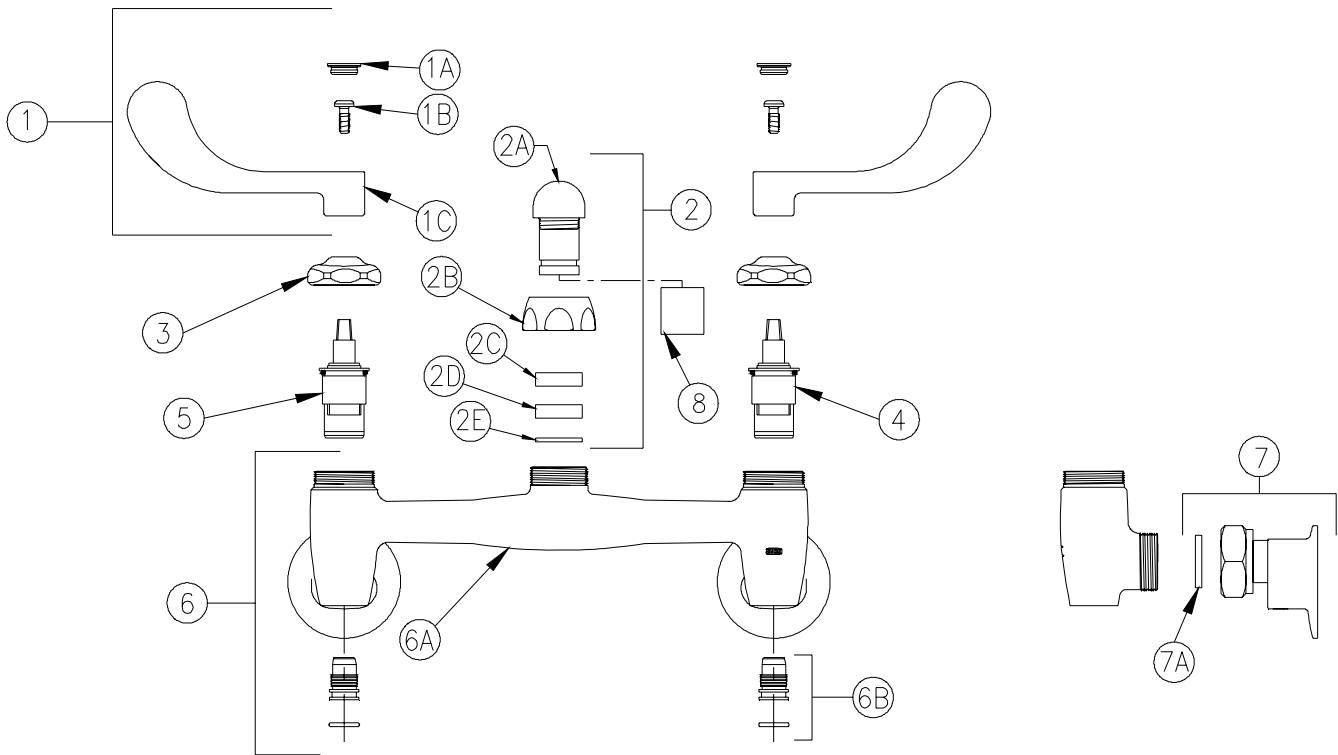

SINK FAUCET

Z843F4-XL Parts List

Item	Part Number	Description	Qty.
1	G60504	4" [102mm] Vandal-Resistant Metal Wrist Blade Handles	1
1A	G60500	Hot/Cold Color-Coded Indexes	1
	59454001	Hot Index	1
	59454002	Cold Index	1
1B	62464001	10-32 Screw	2
1C	59453001	Wrist Blade Handle	2
2	G67890	6" [152mm] Cast 'F' Spout Assembly XL	1
2A	59526003	6" [152mm] Cast Swing Spout XL	1
2B	59435001	Spout Nut	1
2C	59441001	Bearing Washer	1
2D	59459001	Spout Seal	1
2E	59460001	Retaining Ring	1
3	59440001	Handle Nut	2
4	59517005	Short Cold Cartridge XL	1
5	59517006	Short Hot Cartridge XL	1
6	66168005	Sink Body Assembly XL	1
6A	66156005	Sink Body XL	1
6B	G67978	Stop Plug Assembly XL	2
	92913002	Stop Plug XL	1
	58155013	O-Ring	1
7	G67882	Short Supply Arm Ass'y. XL	2
7A	59748001	Gasket	2
8	G63504	3/4"-27 Female Aerator - 2.2 GPM	1