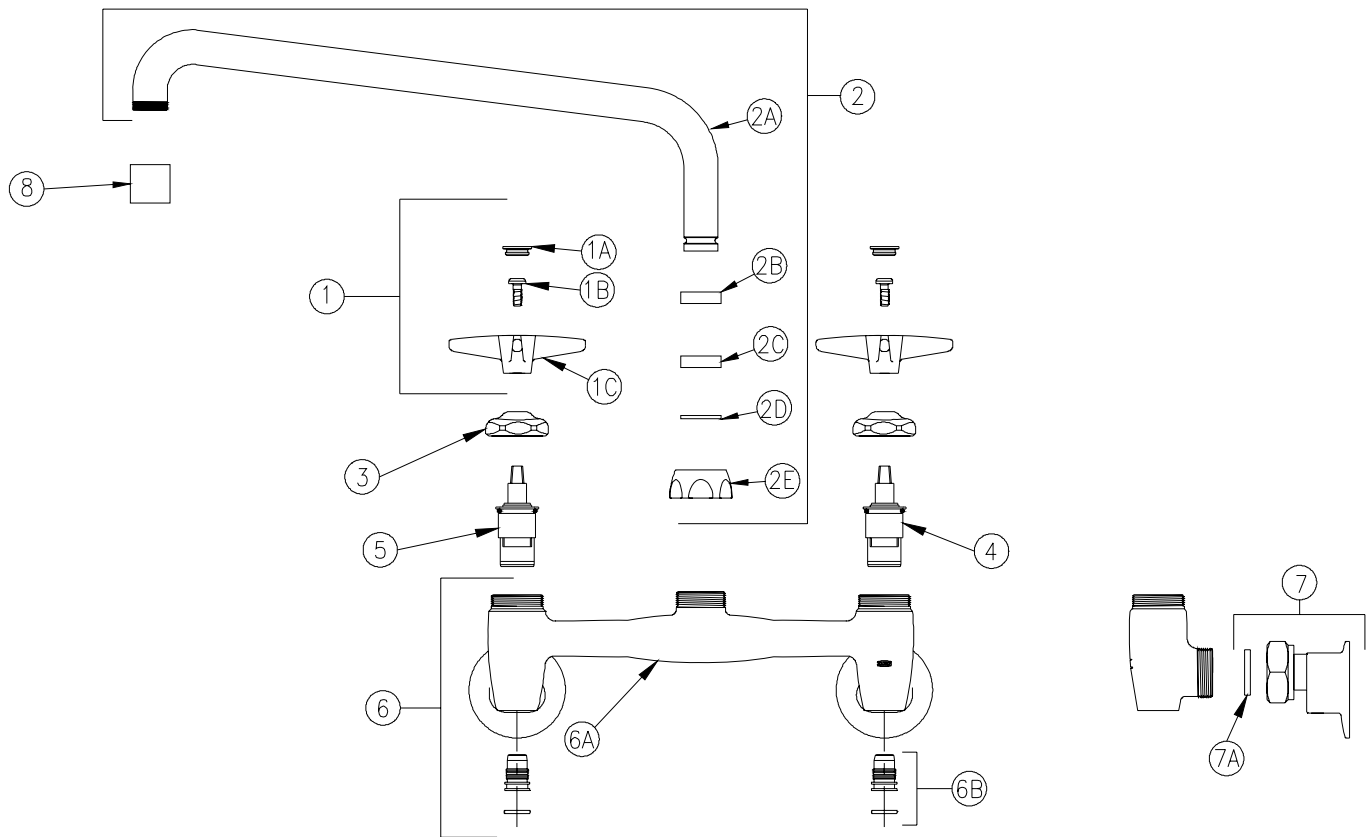

SINK FAUCET

Z843H2-XL Parts List

Item	Part Number	Description	Qty.
1	G60503	Four Arm Handles	1
1A	G60500	Hot/Cold Color-Coded Indexes	1
	59454001	Hot Index	1
	59454002	Cold Index	1
1B	62464001	10-32 Screw	2
1C	59518001	Four Arm Handle	2
2	G67892	12" [305mm] Tubular 'H' Spout Assembly XL	1
2A	92955001	12" [305mm] Tubular Spout XL	1
2B	59441001	Bearing Washer	1
2C	59459001	Spout Seal	1
2D	59460001	Plastic Retaining Ring	1
2E	59435001	Spout Nut	1
3	59440001	Handle Nut	2
4	59517005	Short Cold Cartridge XL	1
5	59517006	Short Hot Cartridge XL	1
6	66168005	Sink Body Assembly XL	1
6A	66156005	Sink Body XL	1
6B	G67879	Stop Plug Assembly XL	2
	92913002	Stop Plug XL	1
	58155013	O-Ring	1
7	G67882	Short Supply Arm Ass'y. XL	2
7A	59748001	Gasket	2
8	G63504	3/4"-27 Female Aerator - 2.2 GPM	1