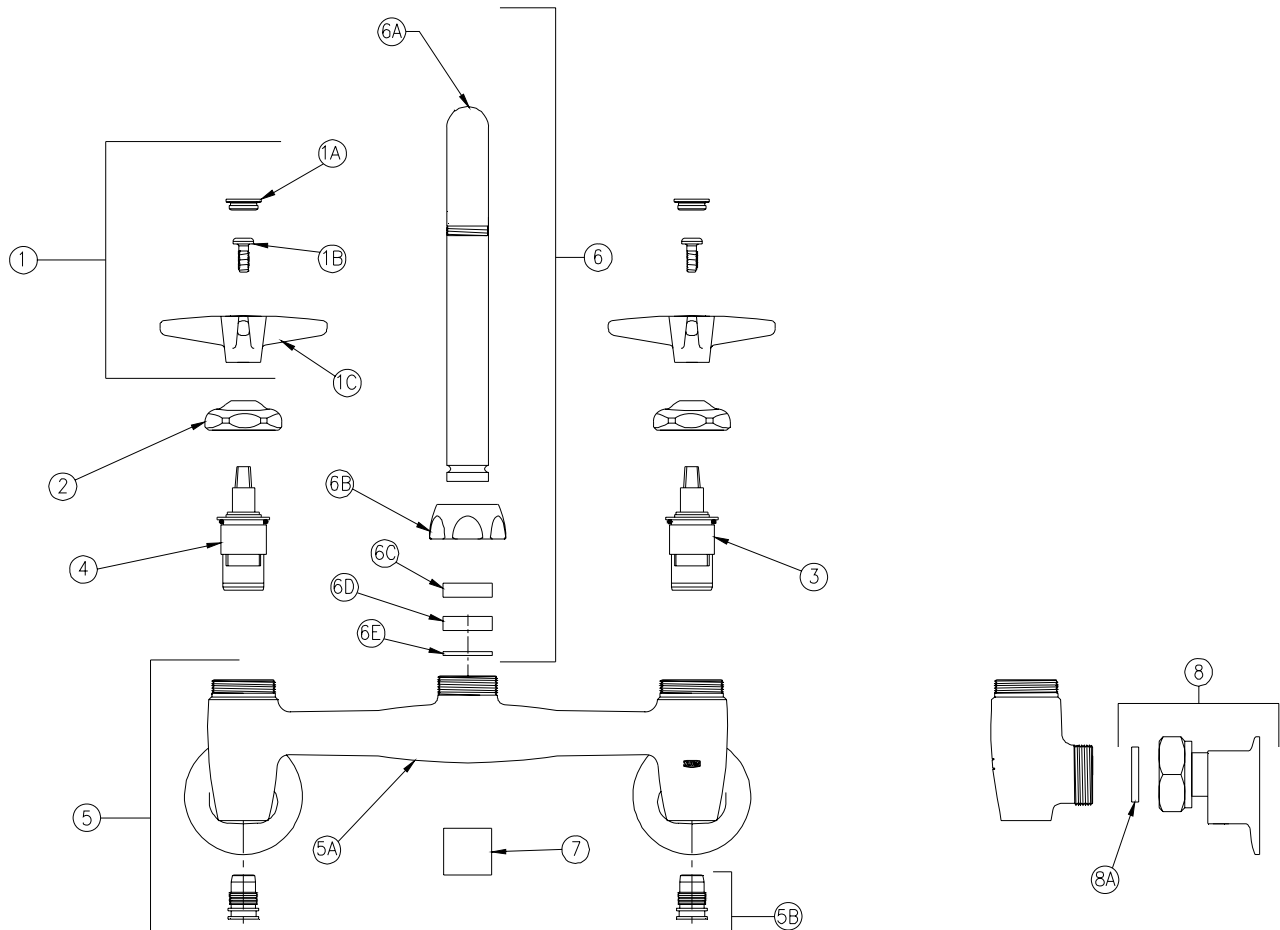

SINK FAUCET

Z843J2-XL Parts List

Item	Part Number	Description	Qty.
1	G60503	Vandal-Resistant Metal Four-Arm Handles	1
1A	G60500	Hot/Cold Color-Coded Indexes	1
	59454001	Hot Index	1
	59454002	Cold Index	1
1B	62464001	10-32 Screw	2
1C	59518001	Four-Arm Handle	2
2	59440001	Handle Nut	2
3	59517005	Short Cold Cartridge XL	1
4	59517006	Short Hot Cartridge XL	1
5	66168005	Sink Body Assembly XL	1
5A	66156005	Sink Body XL	1
5B	G67978	Stop Plug Assembly XL	2
	92913002	Stop Plug XL	1
	58155013	O-Ring	1
6	G67894	9" Tubular 'J' Spout Assembly XL	1
6A	92956001	9" Tubular Swing Spout XL	1
6B	59435001	Spout Nut	1
6C	59441001	Bearing Washer	1
6D	59459001	Spout Seal	1
6E	59460001	Brass Retaining Ring	1
7	G63504	3/4"-27 Female Aerator - 2.2 GPM	1
8	G67882	Short Supply Arm Assembly XL	2
8A	59748001	Gasket	2