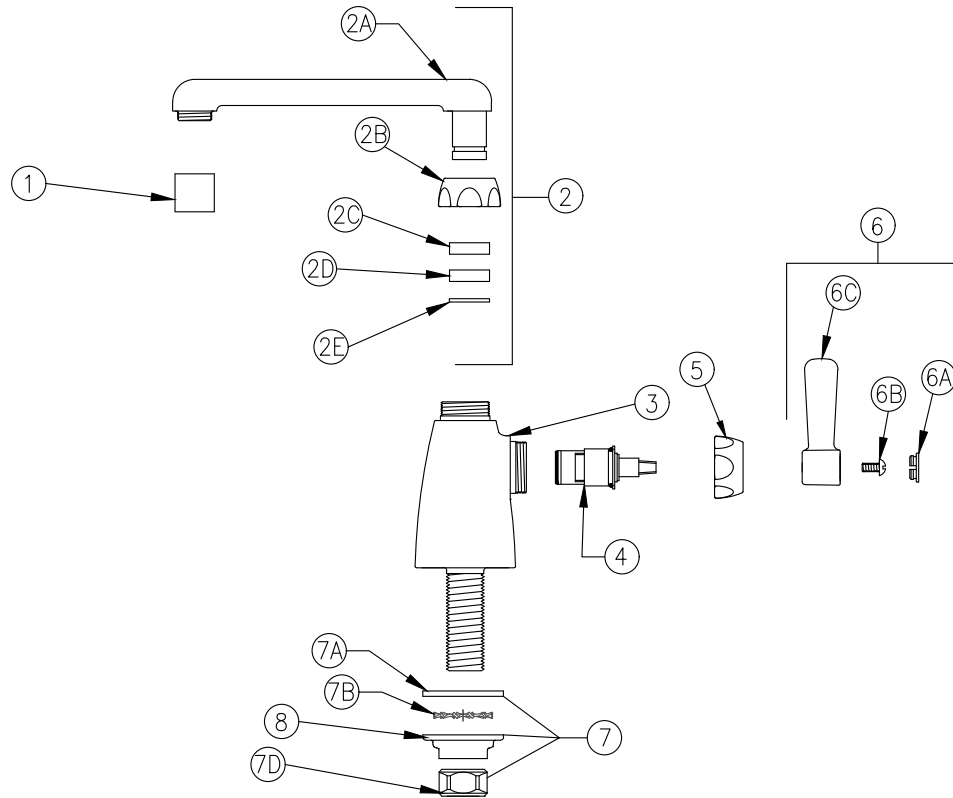

# LABORATORY FAUCET

### Z825F1-XL PARTS LIST

| Item | Part Number | Description  | Qty. |
|------|-------------|--|------|
| 1    | G63504      | 3/4"-27 Female Aerator                               | 1    |
| 2    | G67890      | 6" Cast Swing 'F' Spout Assembly                     | 1    |
| 2A   | 59526003    | 6" Cast Swing Spout                                  | 1    |
| 2B   | 59435001    | Spout Nut  | 2    |
| 2C   | 59459001    | Bearing Washer                                       | 2    |
| 2D   | 59435001    | Spout Seal   | 1    |
| 2E   | 92937001    | Retaining Ring                                       | 1    |
| 3    | 59733003    | Single Lab Body                                      | 1    |
| 4    | 59517006    | Short Hot Cartridge                                  | 1    |
| 5    | 59523001    | Handle Nut   | 1    |
| 6    | G60574      | 4" [102mm] Vandal-Resistant Metal Wrist Blade Handle | 1    |
| 6A   | G60548      | Hot/Cold/Tempered Color-Coded Indexes                | 1    |
|      | 59454001    | Hot Index  | 1    |
|      | 59454002    | Cold Index   | 1    |
|      | 59454003    | Tempered Index                                       | 1    |
| 6B   | 62464001    | 10-32 Screw  | 1    |
| 6C   | 59453001    | Wrist Blade Handle                                   | 1    |
| 7    | G68037      | Mounting Hardware Bag                                | 1    |
| 7A   | 60549001    | Gasket   | 1    |
| 7B   | 61613019    | Lockwasher   | 1    |
| 7D   | 59532001    | 1/2" NPSM Riser Nut                                  | 1    |
| 8    | 59530002    | Wing nut   | 1    |