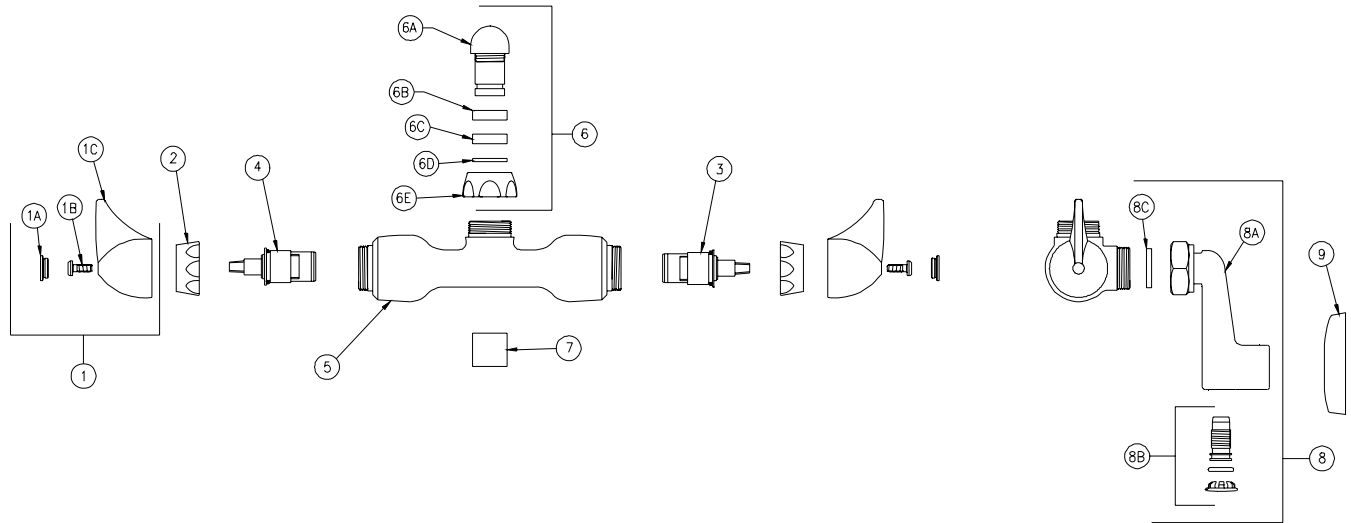

SERVICE SINK FAUCET

Z841F3-XL Parts List

Item	Part Number	Description	Qty.
1	G60515	Vandal-Resistant Metal Dome Lever Handles	1
1A	G60500	Hot/Cold Color-Coded Indexes	1
	59454001	Hot Index	1
	59454002	Cold Index	1
1B	62464001	10-32 Screw	2
1C	60514001	Dome Lever Handle	2
2	59523001	Handle Nut	2
3	59517006	Short Hot Cartridge	1
4	59517005	Short Cold Cartridge	1
5	59464005	Body	1
6	G67890	6" Cast Swing 'F' Spout Assembly	1
6A	59526003	6" Swing Spout	1
6B	59441001	Bearing Washer	1
6C	59459001	Spout Seal	1
6D	92937001	Retaining Ring	1
6E	59435001	Spout Nut	1
7	G63504	3/4"-27 Female Aerator	1
8	G67875	Long Supply Arm and Integral Stop Assembly	2
8A	N/A	Long Supply Arm	1
8B	N/A	Screwdriver Integral Stop Assembly	1
	N/A	Stop Plug	1
	N/A	O-Ring	1
	N/A	Hole Plug	1
8C	59748001	Gasket	1
9	G65300	Escutcheon Assembly	2