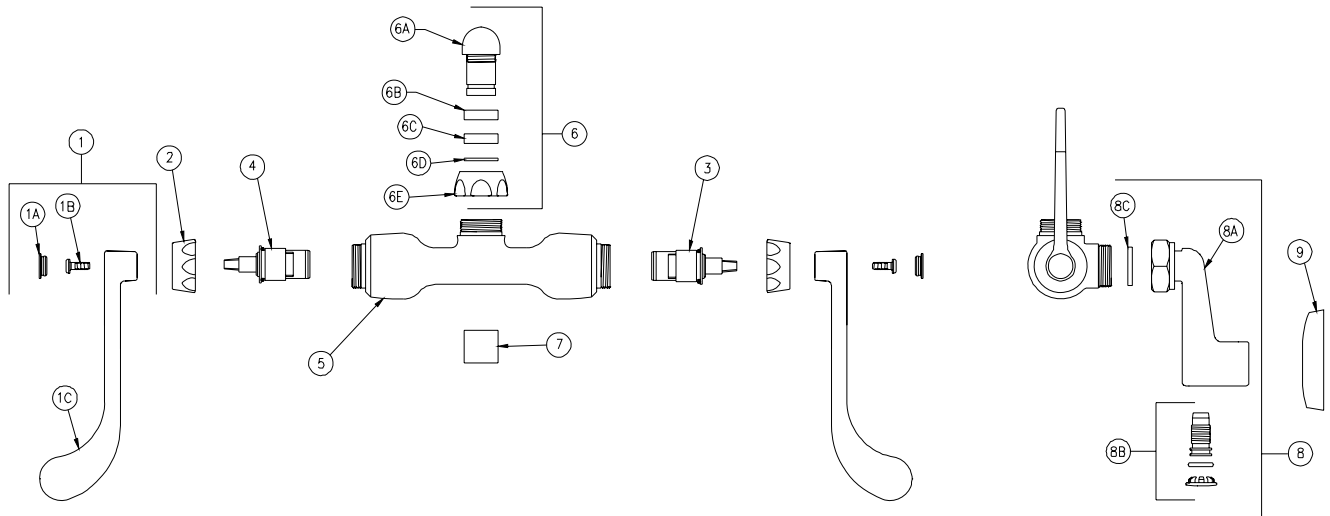

SERVICE SINK FAUCET

Z841F6-XL Parts List

Item	Part Number	Description	Qty.
1	G60508	6" [152mm] Wrist Blade Handles	1
1A	G60500	Hot/Cold Color-Coded Indexes	1
	59454001	Hot Index	1
	59454002	Cold Index	1
1B	62464001	10-32 Screw	2
1C	59453002	Wrist Blade Handle	2
2	59523001	Handle Nut	2
3	59517006	Short Hot Cartridge	1
4	59517005	Short Cold Cartridge	1
5	59464005	Body	1
6	G67890	6" [152mm] Cast Swing 'F' Spout Assembly	1
6A	59526003	6" [152mm] Swing Spout	1
6B	59441001	Bearing Washer	1
6C	59459001	Spout Seal	1
6D	92937001	Retaining Ring	1
6E	59435001	Spout Nut	1
7	G63504	3/4"-27 Female Aerator	1
8	G67875	Long Supply Arm and Integral Stop Assembly	2
8A	N/A	Long Supply Arm	1
8B	N/A	Screwdriver Integral Stop Assembly	1
	N/A	Stop Plug	1
	N/A	O-Ring	1
	N/A	Hole Plug	1
8C	59748001	Gasket	1
9	G65300	Escutcheon Assembly	2