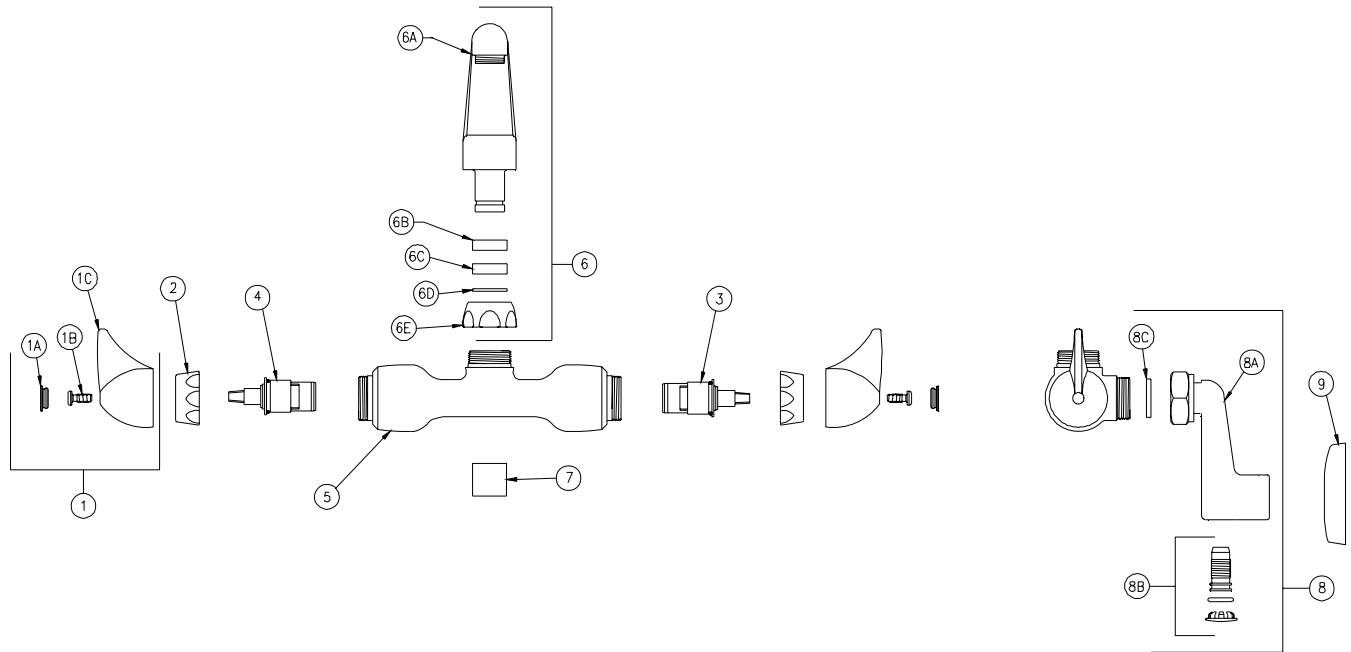

SERVICE SINK FAUCET

Z841G3-XL Parts List

Item	Part Number	Description	Qty.
1	G60515	Vandal-Resistant Metal Dome Lever Handles	1
1A	G60500	Hot/Cold Color-Coded Indexes	1
	59454001	Hot Index	1
	59454002	Cold Index	1
1B	62464001	10-32 Screw	2
1C	60514001	Dome Lever Handle	2
2	59523001	Handle Nut	2
3	59517006	Short Hot Cartridge	1
4	59517005	Short Cold Cartridge	1
5	59464005	Body	1
6	G67891	8" Swing 'G' Spout Assembly	1
6A	59527002	8" Swing Spout	1
6B	59441001	Bearing Washer	1
6C	59459001	Spout Seal	1
6D	92937001	Retaining Ring	1
6E	59435001	Spout Nut	1
7	G63504	3/4"-27 Female Aerator	1
8	G67875	Long Supply Arm and Integral Stop Assembly	2
8A	N/A	Long Supply Arm	1
8B	N/A	Screwdriver Integral Stop Assembly	1
	N/A	Stop Plug	1
	N/A	O-Ring	1
	N/A	Hole Plug	1
8C	59748001	Gasket	1
9	G65300	Escutcheon Assembly	2