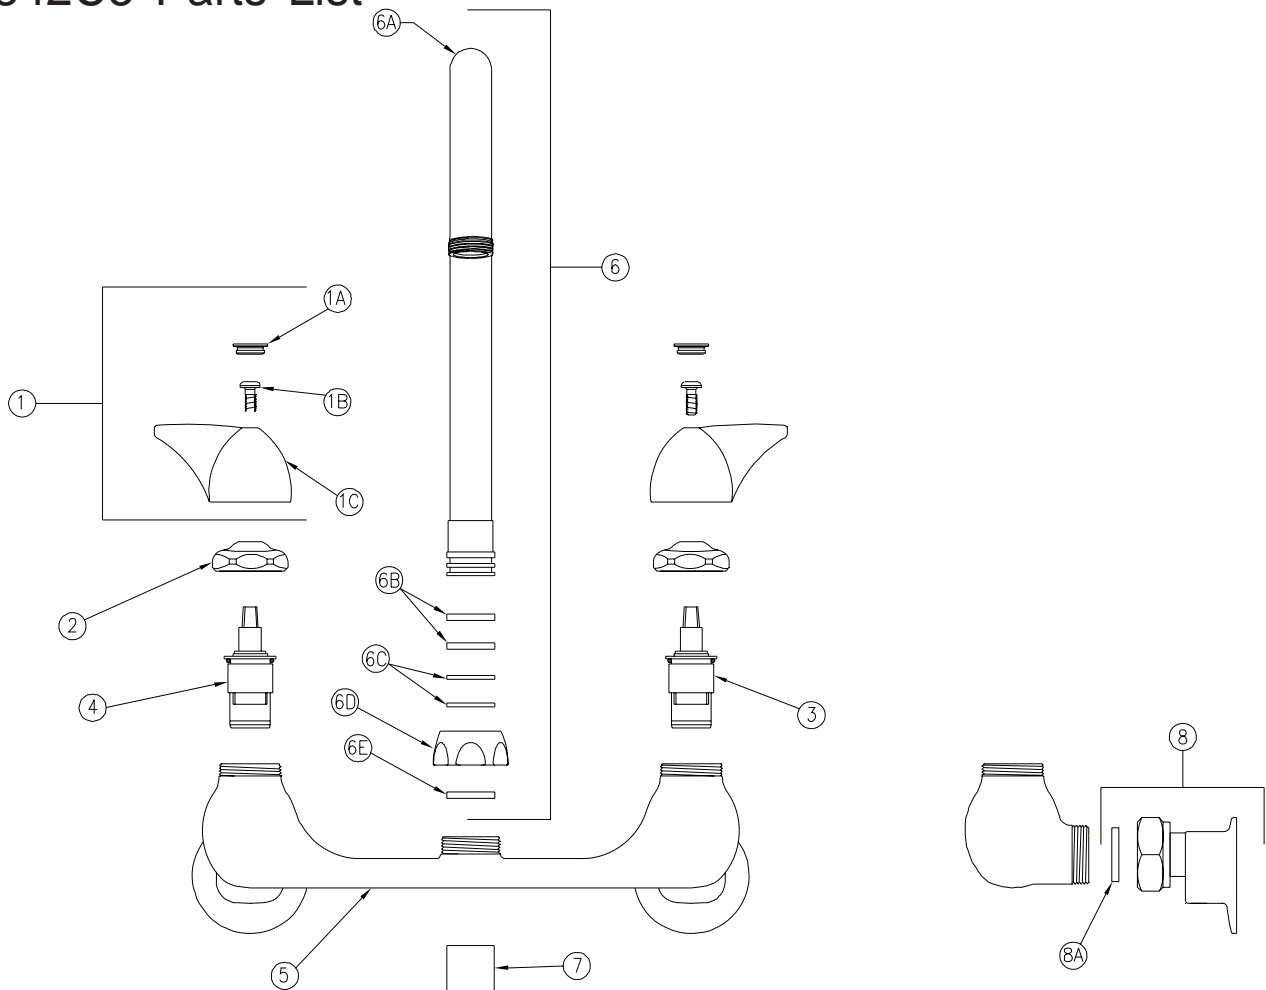

SINK FAUCET

Z842C3 Parts List

Item	Part Number	Description	Qty.
1	G60515	2" [51mm] Vandal-Resistant Metal Dome Lever Handles	1
1A	G60500	Hot/Cold Color-Coded Indexes	1
	59454001	Hot Index	1
	59454002	Cold Index	1
1B	62464001	10-32 Screw	2
1C	60514001	Dome Lever Handle	2
2	59440001	Handle Nut	2
3	59517001	Short Cold Cartridge	1
4	59517002	Short Hot Cartridge	1
5	59463001	Sink Body	1
6	G61067	8" Gooseneck Spout Ass'y.	1
6A	60250003	8" Centerline Gooseneck Spout	1
6B	58155018	O-Ring	2
6C	59666001	Plastic Split Washer (Swing)	2
6D	59435001	Spout Nut	1
6E	59436001	Spacer Washer (Rigid)	1
7	G63504	3/4"-27 Female Aerator - 2.2 GPM	1
8	G65336	Short Supply Arm Assembly	2
8A	59748001	Gasket	2