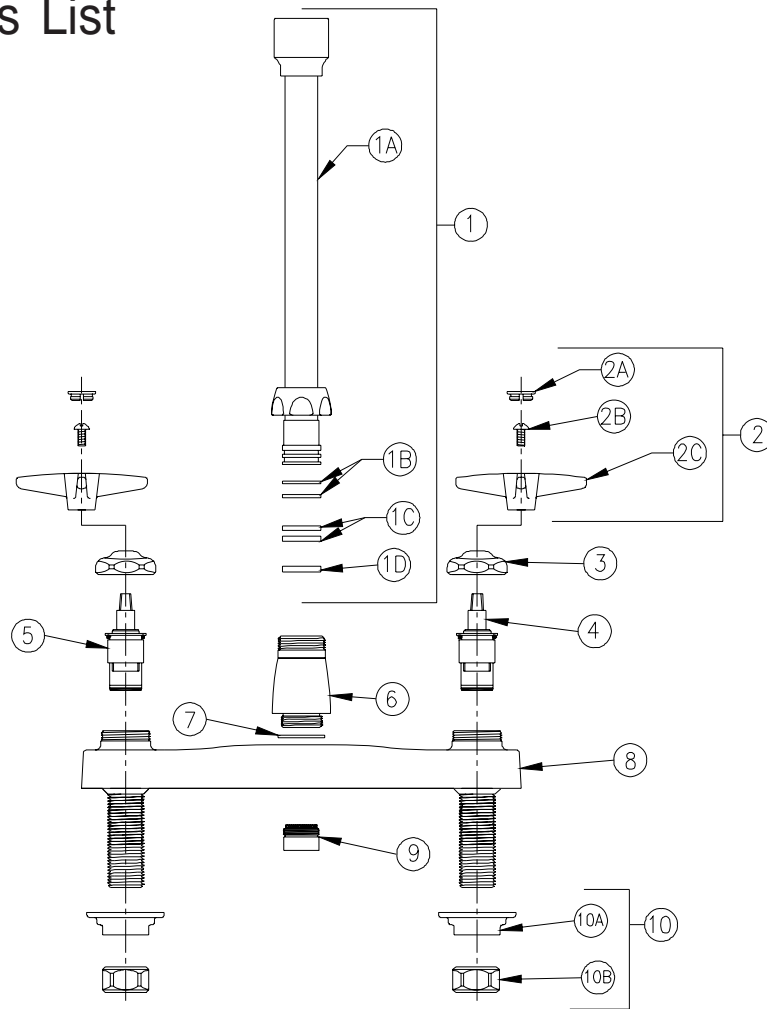

KITCHEN SINK FAUCET

Z871S2 Parts List

Item	Part Number	Description	Qty.
1	G61310	8" Bent Riser 'S' Spout Ass'y	1
1A	60546001	8" Bent Riser Spout	1
1B	58155018	O-Ring	2
1C	59666001	Plastic Split Washer	2
1D	59436001	Spacer Washer	1
2	G60503	Vandal-Resistant Four Arm Handles	1
2A	G60500	Hot/Cold Color-Coded Indexes	1
	59454001	Hot Index	1
	59454002	Cold Index	1
2B	62464001	10-32 Screw	2
2C	59518001	Four Arm Handle	2
3	59440001	Handle Nut	2
4	59517001	Short Cold Cartridge	1
5	59517002	Short Hot Cartridge	1
6	60467001	Base	1
7	58155019	O-Ring	1
8	60545001	Kitchen Deck Body	1
9	G63505	13/16"-27 Male Aerator - 2.2 GPM [8.3 L]	1
10	G60502	Mounting Hardware	1
10A	59530002	Mounting Nut	2
10B	59532001	1/2" NPSM Riser Nut	2