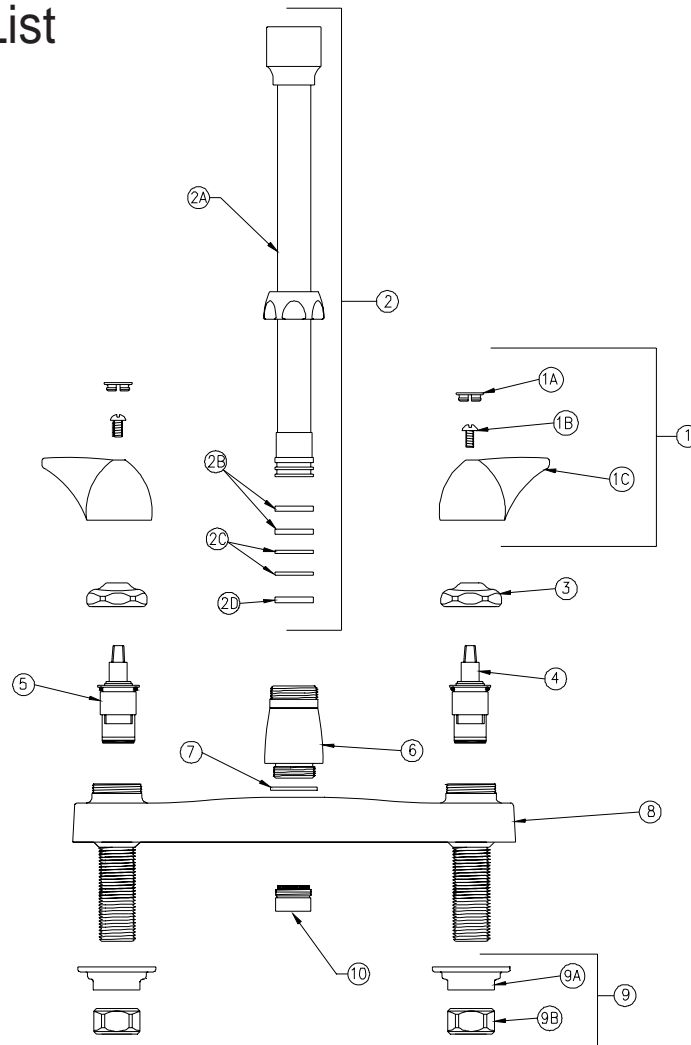

KITCHEN SINK FAUCET

Z871S3 Parts List

Item	Part Number	Description	Qty.
1	G60515	2" [51mm] Vandal-Resistant Dome Lever Handles	1
1A	G60500	Hot/Cold Color-Coded Indexes	1
	59454001	Hot Index	1
	59454002	Cold Index	1
	1B	62464001 10-32 Screw	2
	1C	60514001 Dome Lever Handle	2
2	G61310	8" Bent Riser 'S' Spout Assembly	1
	2A	60546001 8" Bent Riser Spout Sub-Assembly	1
	2B	58155018 O-Ring	2
	2C	59666001 Plastic Split Washers (Swing)	2
	2D	59436001 Spacer Washer (Rigid)	1
	3	59440001 Handle Nut	2
	4	59517001 Short Cold Cartridge	1
	5	59517002 Short Hot Cartridge	1
	6	60467001 Base	1
	7	58155019 O-Ring	1
	8	60545001 Kitchen Deck Body	1
	9	G60502 Mounting Hardware	1
	9A	59530002 Mounting Nut	2
	9B	59532001 1/2" NPSM Riser Nut	2
	10	G63505 3/4"-27 Male Aerator - 2.0 GPM	1