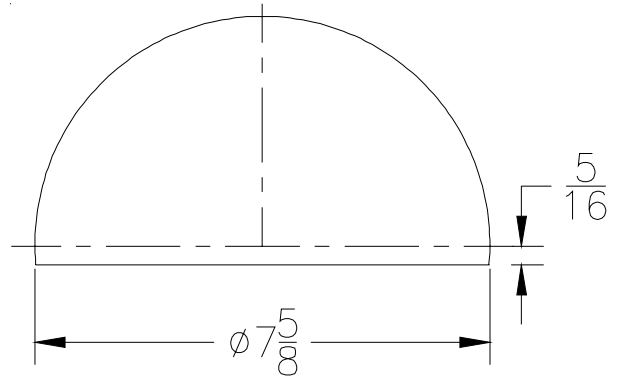

-16 Half Solid Loose Set Cover

Please Check ✓	Item No.	ZN1960		
		Cover Rim Thickness	Cover Open Area Sq. In.	Part Number
	13	3/16	20	67632-5