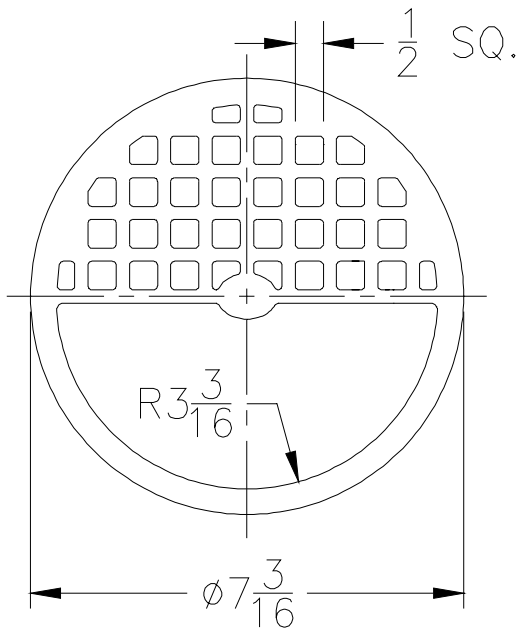

# Z1960 & ZN1960 Replacement Grates & Covers

Full Grate

Please Check	Item No.	Z1960		
		Grate Rim Thickness	Grate Open Area Sq. In.	Part Number
<input checked="" type="checkbox"/>	1	1/4	14	54069-1

Full Grate

Please Check	Item No.	ZN1960		
		Grate Rim Thickness	Grate Open Area Sq. In.	Part Number
<input checked="" type="checkbox"/>	2	3/16	17	38147-2

-2 Half Grate

Please Check	Item No.	Z1960		
		Grate Rim Thickness	Grate Open Area Sq. In.	Part Number
<input checked="" type="checkbox"/>	3	1/4	20	54069-4

-17 Three Quarter Solid Loose Set Cover

Please Check ✓	Item No.	ZN1960		
		Cover Rim Thickness	Cover Open Area Sq. In.	Part Number
	15	3/16	10	67632-3

		ZN1960		
Please Check ✓	Item No.	Cover Rim Thickness	Cover Open Area Sq. In.	Part Number
	17	3/16	6	67632-7