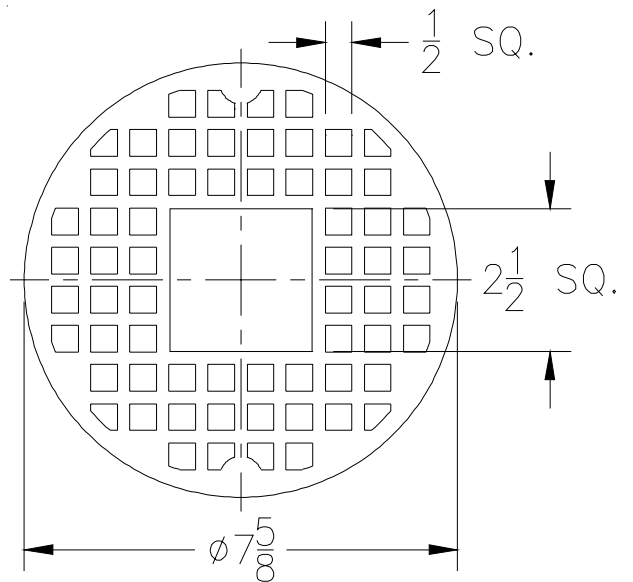

# Z1960 & ZN1960 Replacement Grates & Covers

-3 Three Quarter Grate

Please Check ✓	Item No.	Z1960		
		Grate Rim Thickness	Grate Open Area Sq. In.	Part Number
	5	1/4	15	54069-3

-3 Three Quarter Grate

Please Check ✓	Item No.	ZN1960		
		Grate Rim Thickness	Grate Open Area Sq. In.	Part Number
	6	3/16	13	38854-1

-4 Full Grate w/ Center Opening

Please Check ✓	Item No.	Z1960		
		Grate Rim Thickness	Grate Open Area Sq. In.	Part Number
	7	1/4	16	54069-2

-4 Full Grate w/ Square Center Opening

Please Check ✓	Item No.	ZN1960		
		Grate Rim Thickness	Grate Open Area Sq. In.	Part Number
	8	3/16	20	38147-4