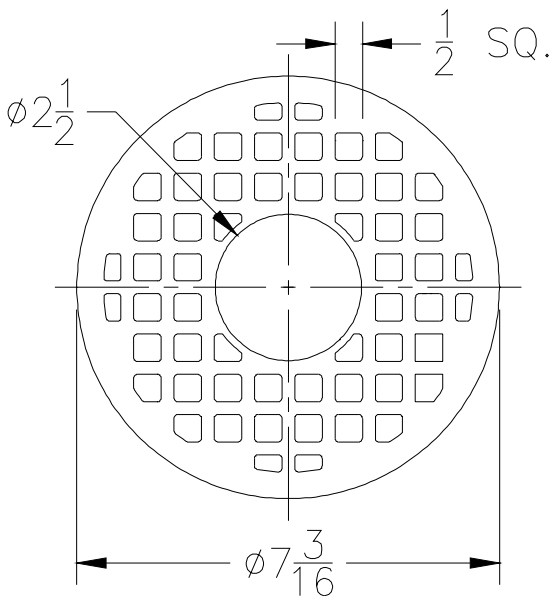

# Z1960 & ZN1960 Replacement Grates & Covers

-3 Three Quarter Grate

Please Check ✓	Item No.	Z1960		
		Grate Rim Thickness	Grate Open Area Sq. In.	Part Number
	5	1/4	15	54069-3

-3 Three Quarter Grate

Please Check ✓	Item No.	ZN1960		
		Grate Rim Thickness	Grate Open Area Sq. In.	Part Number
	6	3/16	13	38854-1

-4 Full Grate w/ Center Opening

Please Check ✓	Item No.	Z1960		
		Grate Rim Thickness	Grate Open Area Sq. In.	Part Number
	7	1/4	16	54069-2

-4 Full Grate w/ Square Center Opening

Please Check ✓	Item No.	ZN1960		
		Grate Rim Thickness	Grate Open Area Sq. In.	Part Number
	8	3/16	20	38147-4