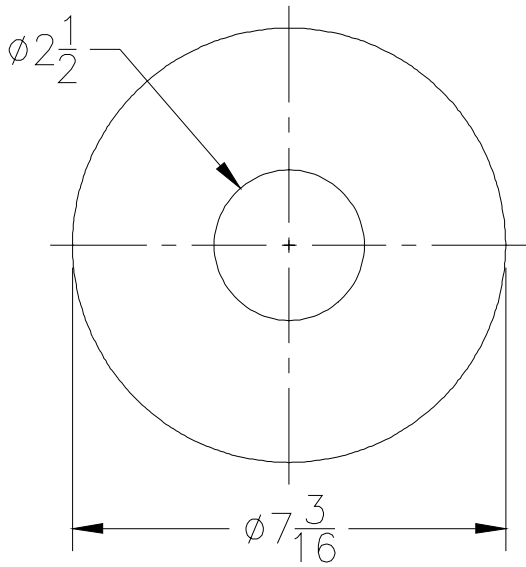

Z1960 & ZN1960 Replacement Grates & Covers

-18 Loose Set Cover w/ Center Opening

		Z1960		
Please Check ✓	Item No.	Cover Rim Thickness	Cover Open Area Sq. In.	Part Number
	16	1/4	5	54069-6