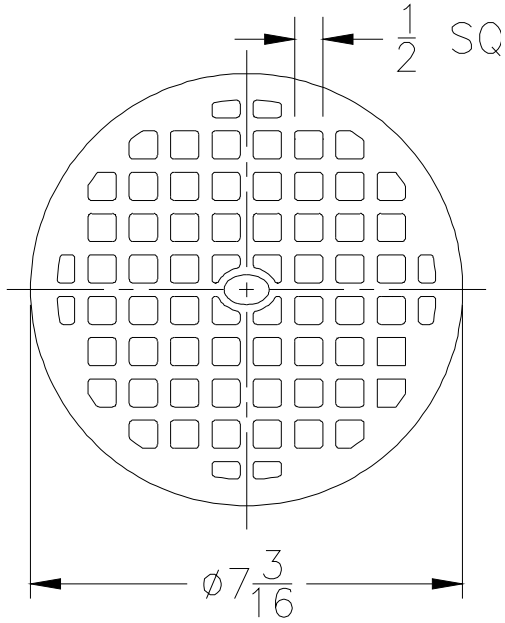

# Z1960 & ZN1960 Replacement Grates & Covers

Full Grate

Please Check	Item No.	Z1960		
		Grate Rim Thickness	Grate Open Area Sq. In.	Part Number
<input checked="" type="checkbox"/>	1	1/4	14	54069-1

Full Grate

Please Check	Item No.	ZN1960		
		Grate Rim Thickness	Grate Open Area Sq. In.	Part Number
<input checked="" type="checkbox"/>	2	3/16	17	38147-2

-2 Half Grate

Please Check	Item No.	Z1960		
		Grate Rim Thickness	Grate Open Area Sq. In.	Part Number
<input checked="" type="checkbox"/>	3	1/4	20	54069-4

-2 Half Grate

Please Check	Item No.	ZN1960		
		Grate Rim Thickness	Grate Open Area Sq. In.	Part Number
<input checked="" type="checkbox"/>	4	3/16	8	38855-1

		ZN1960		
Please Check ✓	Item No.	Cover Rim Thickness	Cover Open Area Sq. In.	Part Number
	17	3/16	6	67632-7