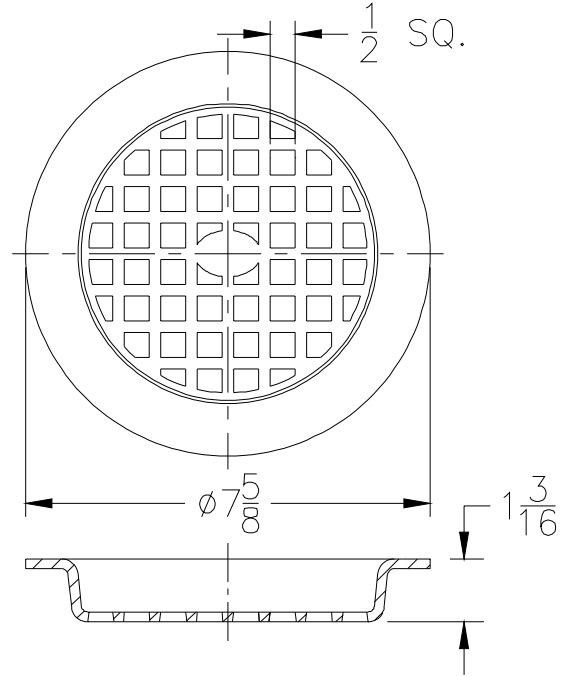

Z1960 & ZN1960 Replacement Grates & Covers

-12 Depressed Aluminum Grate

-12 Depressed Aluminum Grate
Not Available on the
Z1960

Please Check	Item No.	Z1960		
		Cover Rim Thickness	Cover Open Area Sq. In.	Part Number
☒	9	3/16	10	52896-1