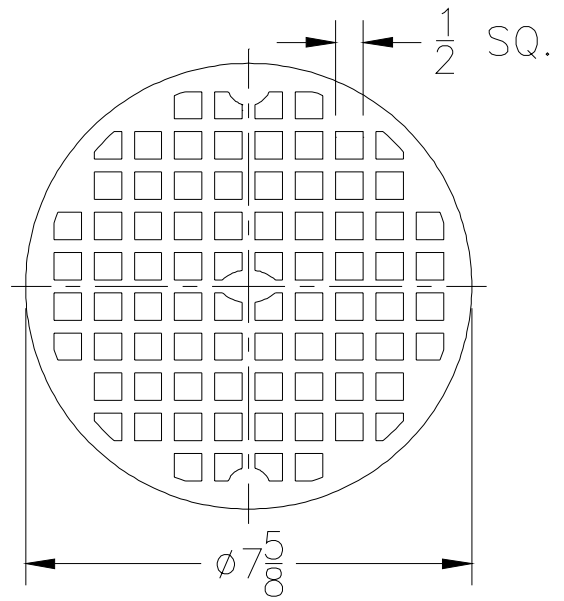

# Z1960 & ZN1960 Replacement Grates & Covers

Full Grate

Please Check	Item No.	Z1960		
		Grate Rim Thickness	Grate Open Area Sq. In.	Part Number
<input checked="" type="checkbox"/>	1	1/4	14	54069-1

Full Grate

Please Check	Item No.	ZN1960		
		Grate Rim Thickness	Grate Open Area Sq. In.	Part Number
<input checked="" type="checkbox"/>	2	3/16	17	38147-2

-2 Half Grate

Please Check	Item No.	Z1960		
		Grate Rim Thickness	Grate Open Area Sq. In.	Part Number
<input checked="" type="checkbox"/>	3	1/4	20	54069-4

-2 Half Grate

Please Check	Item No.	ZN1960		
		Grate Rim Thickness	Grate Open Area Sq. In.	Part Number
<input checked="" type="checkbox"/>	4	3/16	8	38855-1