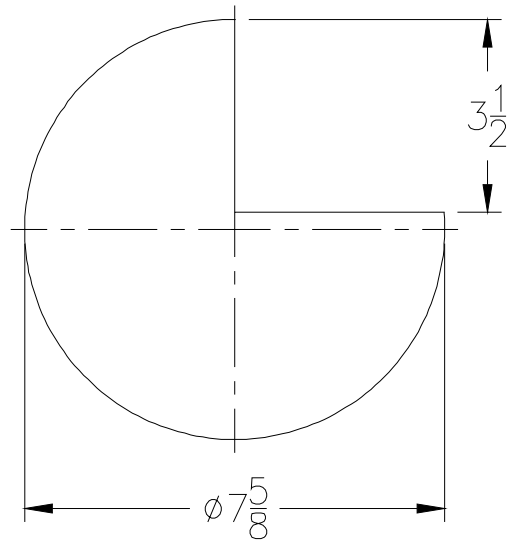

-15 Solid Loose Set Cover

Please Check	Item No.	Z1960	
		Cover Rim Thickness	Part Number
<input checked="" type="checkbox"/>	10	1/4	54069-5

-15 Solid Loose Set Cover

Please Check	Item No.	ZN1960	
		Cover Rim Thickness	Part Number
<input checked="" type="checkbox"/>	11	3/16	67632-1

# Z1960 & ZN1960 Replacement Grates & Covers

-16 Half Solid Loose Set Cover

Please Check ✓	Item No.	Z1960		
		Cover Rim Thickness	Cover Open Area Sq. In.	Part Number
	12	1/4	15	54069-8

-16 Half Solid Loose Set Cover

Please Check ✓	Item No.	ZN1960		
		Cover Rim Thickness	Cover Open Area Sq. In.	Part Number
	13	3/16	20	67632-5

-17 Three Quarter Solid Loose Set Cover

Please Check ✓	Item No.	Z1960		
		Cover Rim Thickness	Cover Open Area Sq. In.	Part Number
	14	1/4	7	54069-7