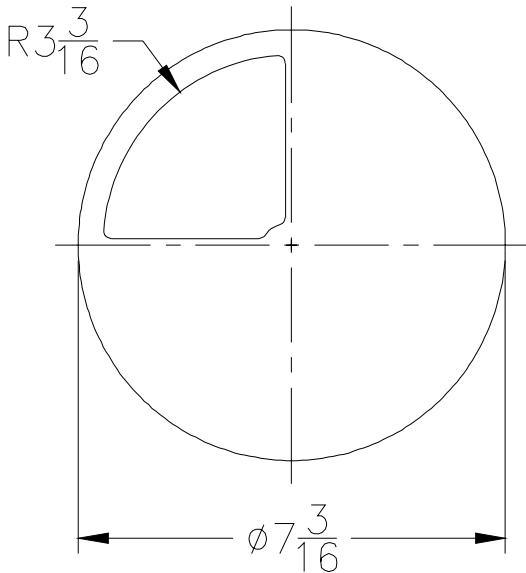

-15 Solid Loose Set Cover

Please Check	Item No.	Z1960	
		Cover Rim Thickness	Part Number
<input checked="" type="checkbox"/>	10	1/4	54069-5

-15 Solid Loose Set Cover

Please Check	Item No.	ZN1960	
		Cover Rim Thickness	Part Number
<input checked="" type="checkbox"/>	11	3/16	67632-1

# Z1960 & ZN1960 Replacement Grates & Covers

-16 Half Solid Loose Set Cover

Please Check ✓	Item No.	Z1960		
		Cover Rim Thickness	Cover Open Area Sq. In.	Part Number
	12	1/4	15	54069-8

-16 Half Solid Loose Set Cover

Please Check ✓	Item No.	ZN1960		
		Cover Rim Thickness	Cover Open Area Sq. In.	Part Number
	13	3/16	20	67632-5

-17 Three Quarter Solid Loose Set Cover

Please Check ✓	Item No.	Z1960		
		Cover Rim Thickness	Cover Open Area Sq. In.	Part Number
	14	1/4	7	54069-7