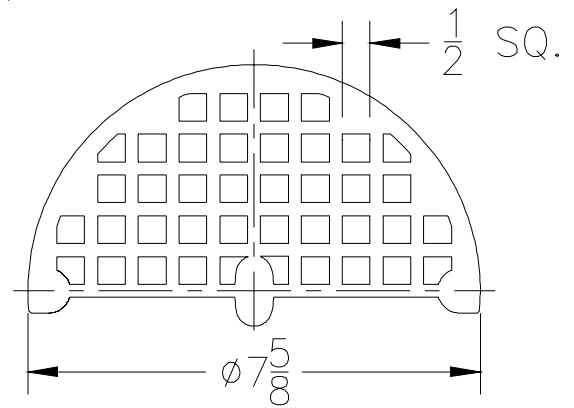

# Z1960 & ZN1960 Replacement Grates & Covers

Full Grate

Please Check	Item No.	Z1960		
		Grate Rim Thickness	Grate Open Area Sq. In.	Part Number
<input checked="" type="checkbox"/>	1	1/4	14	54069-1

Full Grate

Please Check	Item No.	ZN1960		
		Grate Rim Thickness	Grate Open Area Sq. In.	Part Number
<input checked="" type="checkbox"/>	2	3/16	17	38147-2

-2 Half Grate

Please Check	Item No.	Z1960		
		Grate Rim Thickness	Grate Open Area Sq. In.	Part Number
<input checked="" type="checkbox"/>	3	1/4	20	54069-4

-2 Half Grate

Please Check	Item No.	ZN1960		
		Grate Rim Thickness	Grate Open Area Sq. In.	Part Number
<input checked="" type="checkbox"/>	4	3/16	8	38855-1