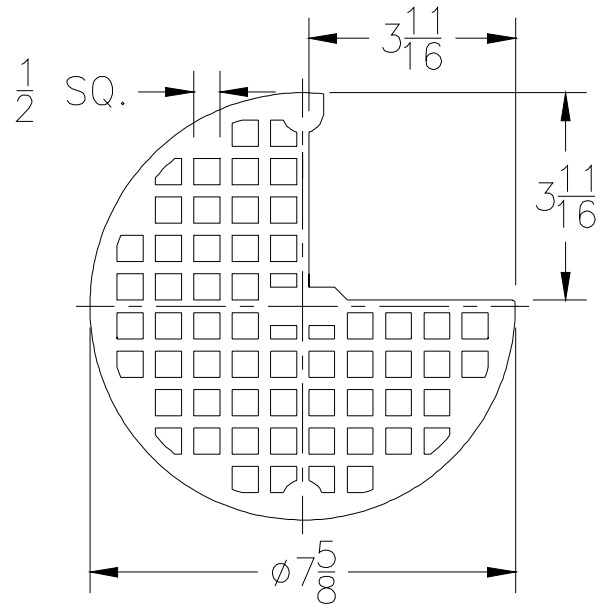

Please Check	Item No.	ZN1960		
		Grate Rim Thickness	Grate Open Area Sq. In.	Part Number
<input checked="" type="checkbox"/>	2	3/16	17	38147-2

-2 Half Grate

Please Check	Item No.	Z1960		
		Grate Rim Thickness	Grate Open Area Sq. In.	Part Number
<input checked="" type="checkbox"/>	3	1/4	20	54069-4

-2 Half Grate

Please Check	Item No.	ZN1960		
		Grate Rim Thickness	Grate Open Area Sq. In.	Part Number
<input checked="" type="checkbox"/>	4	3/16	8	38855-1

# Z1960 & ZN1960 Replacement Grates & Covers

-3 Three Quarter Grate

Please Check ✓	Item No.	Z1960		
		Grate Rim Thickness	Grate Open Area Sq. In.	Part Number
	5	1/4	15	54069-3

-3 Three Quarter Grate

Please Check ✓	Item No.	ZN1960		
		Grate Rim Thickness	Grate Open Area Sq. In.	Part Number
	6	3/16	13	38854-1

-4 Full Grate w/ Center Opening

Please Check ✓	Item No.	Z1960		
		Grate Rim Thickness	Grate Open Area Sq. In.	Part Number
	7	1/4	16	54069-2

-4 Full Grate w/ Square Center Opening

Please Check ✓	Item No.	ZN1960		
		Grate Rim Thickness	Grate Open Area Sq. In.	Part Number
	8	3/16	20	38147-4