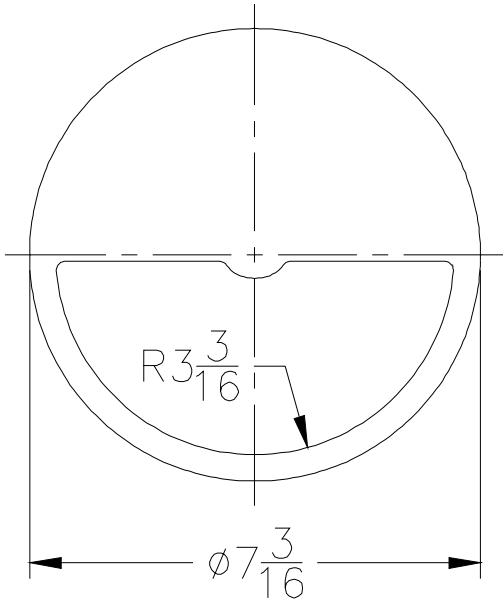

Z1960 & ZN1960 Replacement Grates & Covers

-16 Half Solid Loose Set Cover

Please Check ✓	Item No.	Z1960		
		Cover Rim Thickness	Cover Open Area Sq. In.	Part Number
	12	1/4	15	54069-8