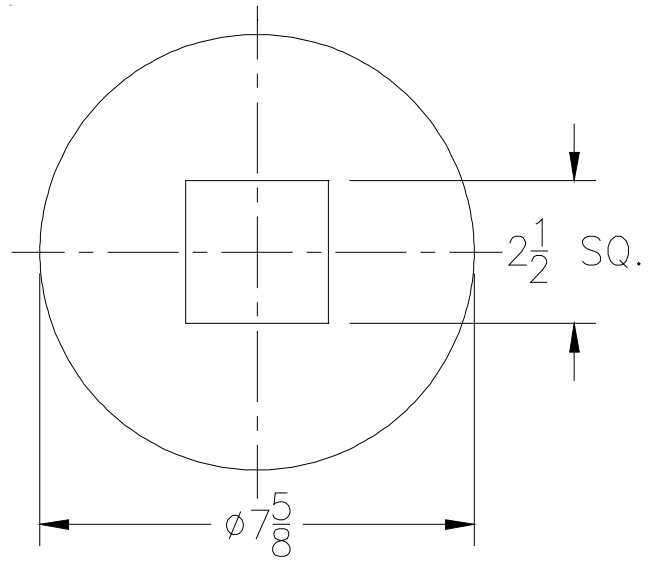

-18 Loose Set Cover w/ Center Opening

		ZN1960		
Please Check ✓	Item No.	Cover Rim Thickness	Cover Open Area Sq. In.	Part Number
	17	3/16	6	67632-7