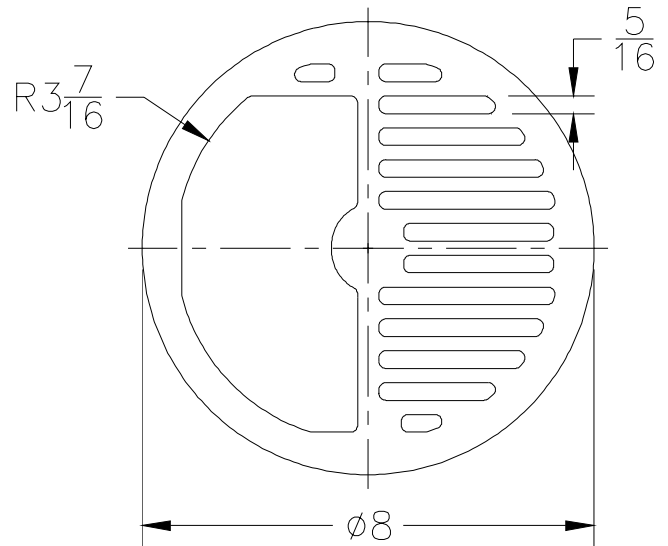

Z1970 & ZN1970 Replacement Grates

Full Grate

Please Check ✓	Item No.	Z1970		
		Grate Rim Thickness	Grate Open Area Sq. In.	Part Number
	1	5/8	18	50570-6

Full Grate

Please Check ✓	Item No.	ZN1970		
		Grate Rim Thickness	Grate Open Area Sq. In.	Part Number
	2	3/16	17	22454-1

-2 Half Grate

Please Check ✓	Item No.	Z1970		
		Grate Rim Thickness	Grate Open Area Sq. In.	Part Number
	3	5/8	25	50570-13

-2 Half Grate

Please Check ✓	Item No.	ZN1970		
		Grate Rim Thickness	Grate Open Area Sq. In.	Part Number
	4	3/16	21	22454-5

Z1970 & ZN1970 Replacement Grates

-3 Three Quarter Grate

Please Check ✓	Item No.	Z1970		
		Grate Rim Thickness	Grate Open Area Sq. In.	Part Number
✓	5	5/8	22	50570-17

-3 Three Quarter Grate

Please Check ✓	Item No.	ZN1970		
		Grate Rim Thickness	Grate Open Area Sq. In.	Part Number
✓	6	3/16	24	22454-7

-4 Full Grate w/ Center Opening

Please Check ✓	Item No.	Z1970		
		Grate Rim Thickness	Grate Open Area Sq. In.	Part Number
✓	7	5/8	21	50570-21

-4 Full Grate w/ Center Opening

Please Check ✓	Item No.	ZN1970		
		Grate Rim Thickness	Grate Open Area Sq. In.	Part Number
✓	8	3/16	21	22454-9