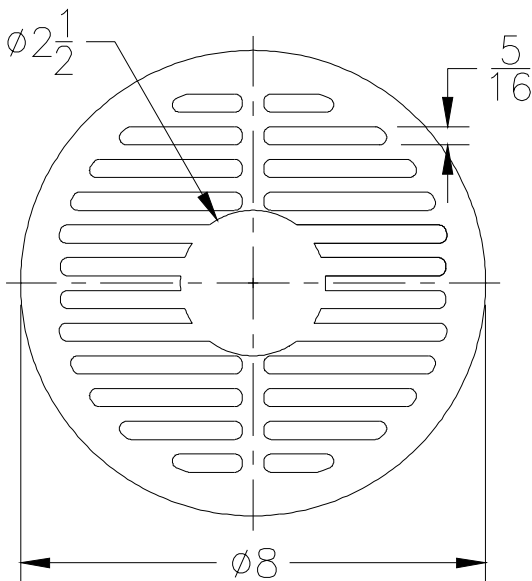

Z1970 & ZN1970 Replacement Grates

Full Grate

Please Check ✓	Item No.	Z1970		
		Grate Rim Thickness	Grate Open Area Sq. In.	Part Number
	1	5/8	18	50570-6

Full Grate

Please Check ✓	Item No.	ZN1970		
		Grate Rim Thickness	Grate Open Area Sq. In.	Part Number
	2	3/16	17	22454-1

-2 Half Grate

Please Check ✓	Item No.	Z1970		
		Grate Rim Thickness	Grate Open Area Sq. In.	Part Number
	3	5/8	25	50570-13

-2 Half Grate

Please Check ✓	Item No.	ZN1970		
		Grate Rim Thickness	Grate Open Area Sq. In.	Part Number
	4	3/16	21	22454-5

Z1970 & ZN1970 Replacement Grates

-3 Three Quarter Grate

Please Check ✓	Item No.	Z1970		
		Grate Rim Thickness	Grate Open Area Sq. In.	Part Number
✓	5	5/8	22	50570-17

-3 Three Quarter Grate

Please Check ✓	Item No.	ZN1970		
		Grate Rim Thickness	Grate Open Area Sq. In.	Part Number
✓	6	3/16	24	22454-7

-4 Full Grate w/ Center Opening

Please Check ✓	Item No.	Z1970		
		Grate Rim Thickness	Grate Open Area Sq. In.	Part Number
✓	7	5/8	21	50570-21

-4 Full Grate w/ Center Opening

Please Check ✓	Item No.	ZN1970		
		Grate Rim Thickness	Grate Open Area Sq. In.	Part Number
✓	8	3/16	21	22454-9