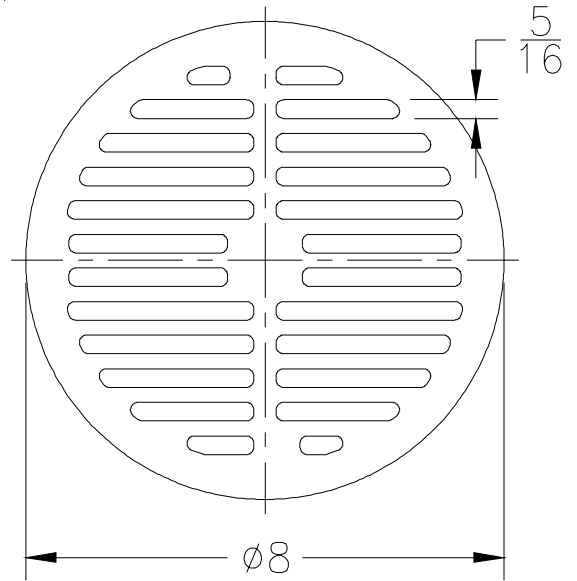

Z1970 & ZN1970 Replacement Grates

Full Grate

Please Check ✓	Item No.	Z1970		
		Grate Rim Thickness	Grate Open Area Sq. In.	Part Number
	1	5/8	18	50570-6

Full Grate

Please Check ✓	Item No.	ZN1970		
		Grate Rim Thickness	Grate Open Area Sq. In.	Part Number
	2	3/16	17	22454-1

-2 Half Grate

Please Check ✓	Item No.	Z1970		
		Grate Rim Thickness	Grate Open Area Sq. In.	Part Number
	3	5/8	25	50570-13

-2 Half Grate

Please Check ✓	Item No.	ZN1970		
		Grate Rim Thickness	Grate Open Area Sq. In.	Part Number
	4	3/16	21	22454-5

Z1970 & ZN1970 Replacement Grates

-3 Three Quarter Grate

Please Check ✓	Item No.	Z1970		
		Grate Rim Thickness	Grate Open Area Sq. In.	Part Number
✓	5	5/8	22	50570-17

-3 Three Quarter Grate

Please Check ✓	Item No.	ZN1970		
		Grate Rim Thickness	Grate Open Area Sq. In.	Part Number
✓	6	3/16	24	22454-7

-4 Full Grate w/ Center Opening

Please Check ✓	Item No.	Z1970		
		Grate Rim Thickness	Grate Open Area Sq. In.	Part Number
✓	7	5/8	21	50570-21

-4 Full Grate w/ Center Opening

Please Check ✓	Item No.	ZN1970		
		Grate Rim Thickness	Grate Open Area Sq. In.	Part Number
✓	8	3/16	21	22454-9