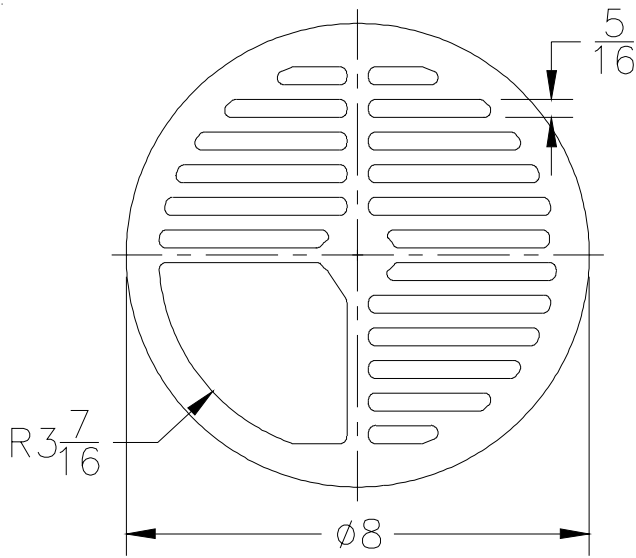

Z1970 & ZN1970 Replacement Grates

Full Grate

Please Check ✓	Item No.	Z1970		
		Grate Rim Thickness	Grate Open Area Sq. In.	Part Number
	1	5/8	18	50570-6

Full Grate

Please Check ✓	Item No.	ZN1970		
		Grate Rim Thickness	Grate Open Area Sq. In.	Part Number
	2	3/16	17	22454-1

-2 Half Grate

Please Check ✓	Item No.	Z1970		
		Grate Rim Thickness	Grate Open Area Sq. In.	Part Number
	3	5/8	25	50570-13

-2 Half Grate

Please Check ✓	Item No.	ZN1970		
		Grate Rim Thickness	Grate Open Area Sq. In.	Part Number
	4	3/16	21	22454-5

Z1970 & ZN1970 Replacement Grates

-3 Three Quarter Grate

Please Check ✓	Item No.	Z1970		
		Grate Rim Thickness	Grate Open Area Sq. In.	Part Number
✓	5	5/8	22	50570-17

-3 Three Quarter Grate

Please Check ✓	Item No.	ZN1970		
		Grate Rim Thickness	Grate Open Area Sq. In.	Part Number
✓	6	3/16	24	22454-7

-4 Full Grate w/ Center Opening

Please Check ✓	Item No.	Z1970		
		Grate Rim Thickness	Grate Open Area Sq. In.	Part Number
✓	7	5/8	21	50570-21

-4 Full Grate w/ Center Opening

Please Check ✓	Item No.	ZN1970		
		Grate Rim Thickness	Grate Open Area Sq. In.	Part Number
✓	8	3/16	21	22454-9