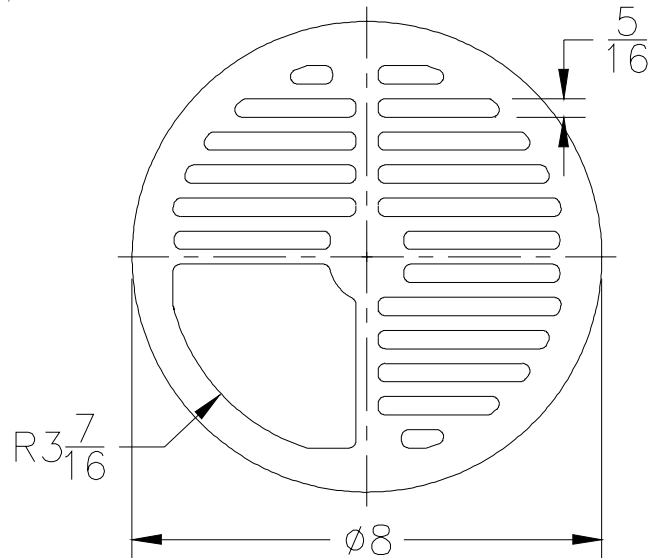

Z1970 & ZN1970 Replacement Grates

Full Grate

Please Check ✓	Item No.	Z1970		
		Grate Rim Thickness	Grate Open Area Sq. In.	Part Number
	1	5/8	18	50570-6

Full Grate

Please Check ✓	Item No.	ZN1970		
		Grate Rim Thickness	Grate Open Area Sq. In.	Part Number
	2	3/16	17	22454-1

-2 Half Grate

Please Check ✓	Item No.	Z1970		
		Grate Rim Thickness	Grate Open Area Sq. In.	Part Number
	3	5/8	25	50570-13

-2 Half Grate

Please Check ✓	Item No.	ZN1970		
		Grate Rim Thickness	Grate Open Area Sq. In.	Part Number
	4	3/16	21	22454-5

Z1970 & ZN1970 Replacement Grates

-3 Three Quarter Grate

Please Check ✓	Item No.	Z1970		
		Grate Rim Thickness	Grate Open Area Sq. In.	Part Number
✓	5	5/8	22	50570-17

-3 Three Quarter Grate

Please Check ✓	Item No.	ZN1970		
		Grate Rim Thickness	Grate Open Area Sq. In.	Part Number
✓	6	3/16	24	22454-7

-4 Full Grate w/ Center Opening

Please Check ✓	Item No.	Z1970		
		Grate Rim Thickness	Grate Open Area Sq. In.	Part Number
✓	7	5/8	21	50570-21

-4 Full Grate w/ Center Opening

Please Check ✓	Item No.	ZN1970		
		Grate Rim Thickness	Grate Open Area Sq. In.	Part Number
✓	8	3/16	21	22454-9