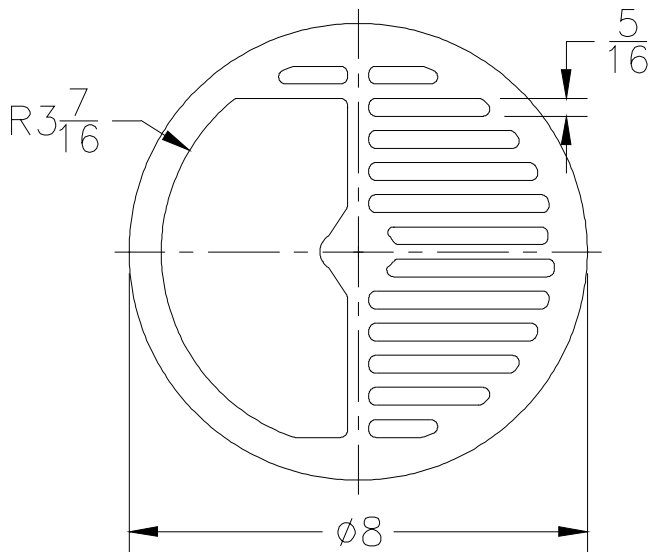

Z1970 & ZN1970 Replacement Grates

Full Grate

Please Check ✓	Item No.	Z1970		
		Grate Rim Thickness	Grate Open Area Sq. In.	Part Number
	1	5/8	18	50570-6

Full Grate

Please Check ✓	Item No.	ZN1970		
		Grate Rim Thickness	Grate Open Area Sq. In.	Part Number
	2	3/16	17	22454-1

-2 Half Grate

Please Check ✓	Item No.	Z1970		
		Grate Rim Thickness	Grate Open Area Sq. In.	Part Number
	3	5/8	25	50570-13

-2 Half Grate

Please Check ✓	Item No.	ZN1970		
		Grate Rim Thickness	Grate Open Area Sq. In.	Part Number
	4	3/16	21	22454-5

Z1970 & ZN1970 Replacement Grates

-3 Three Quarter Grate

Please Check ✓	Item No.	Z1970		
		Grate Rim Thickness	Grate Open Area Sq. In.	Part Number
✓	5	5/8	22	50570-17

-3 Three Quarter Grate

Please Check ✓	Item No.	ZN1970		
		Grate Rim Thickness	Grate Open Area Sq. In.	Part Number
✓	6	3/16	24	22454-7

-4 Full Grate w/ Center Opening

Please Check ✓	Item No.	Z1970		
		Grate Rim Thickness	Grate Open Area Sq. In.	Part Number
✓	7	5/8	21	50570-21

-4 Full Grate w/ Center Opening

Please Check ✓	Item No.	ZN1970		
		Grate Rim Thickness	Grate Open Area Sq. In.	Part Number
✓	8	3/16	21	22454-9