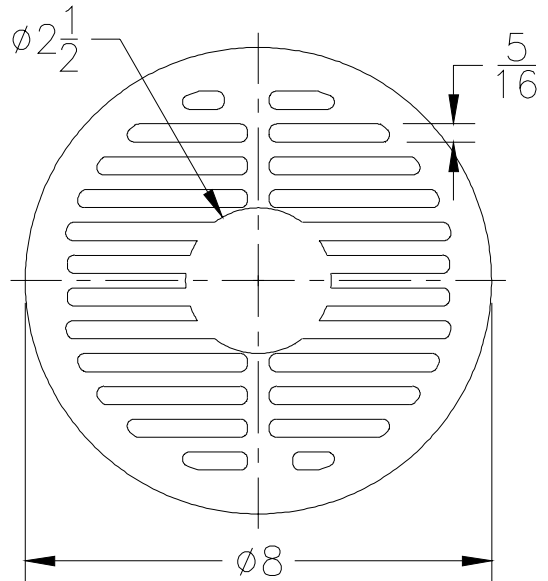

Z1970 & ZN1970 Replacement Grates

Full Grate

Please Check ✓	Item No.	Z1970		
		Grate Rim Thickness	Grate Open Area Sq. In.	Part Number
	1	5/8	18	50570-6

Full Grate

Please Check ✓	Item No.	ZN1970		
		Grate Rim Thickness	Grate Open Area Sq. In.	Part Number
	2	3/16	17	22454-1

-2 Half Grate

Please Check ✓	Item No.	Z1970		
		Grate Rim Thickness	Grate Open Area Sq. In.	Part Number
	3	5/8	25	50570-13

-2 Half Grate

Please Check ✓	Item No.	ZN1970		
		Grate Rim Thickness	Grate Open Area Sq. In.	Part Number
	4	3/16	21	22454-5

Z1970 & ZN1970 Replacement Grates

-3 Three Quarter Grate

Please Check ✓	Item No.	Z1970		
		Grate Rim Thickness	Grate Open Area Sq. In.	Part Number
✓	5	5/8	22	50570-17

-3 Three Quarter Grate

Please Check ✓	Item No.	ZN1970		
		Grate Rim Thickness	Grate Open Area Sq. In.	Part Number
✓	6	3/16	24	22454-7

-4 Full Grate w/ Center Opening

Please Check ✓	Item No.	Z1970		
		Grate Rim Thickness	Grate Open Area Sq. In.	Part Number
✓	7	5/8	21	50570-21

-4 Full Grate w/ Center Opening

Please Check ✓	Item No.	ZN1970		
		Grate Rim Thickness	Grate Open Area Sq. In.	Part Number
✓	8	3/16	21	22454-9