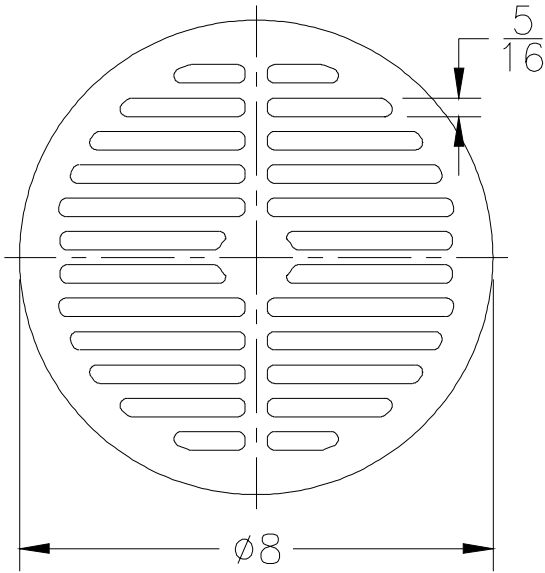

Z1970 & ZN1970 Replacement Grates

Full Grate

Please Check ✓	Item No.	Z1970		
		Grate Rim Thickness	Grate Open Area Sq. In.	Part Number
	1	5/8	18	50570-6

Full Grate

Please Check ✓	Item No.	ZN1970		
		Grate Rim Thickness	Grate Open Area Sq. In.	Part Number
	2	3/16	17	22454-1

-2 Half Grate

Please Check ✓	Item No.	Z1970		
		Grate Rim Thickness	Grate Open Area Sq. In.	Part Number
	3	5/8	25	50570-13

-2 Half Grate

Please Check ✓	Item No.	ZN1970		
		Grate Rim Thickness	Grate Open Area Sq. In.	Part Number
	4	3/16	21	22454-5

Z1970 & ZN1970 Replacement Grates

-3 Three Quarter Grate

Please Check ✓	Item No.	Z1970		
		Grate Rim Thickness	Grate Open Area Sq. In.	Part Number
✓	5	5/8	22	50570-17

-3 Three Quarter Grate

Please Check ✓	Item No.	ZN1970		
		Grate Rim Thickness	Grate Open Area Sq. In.	Part Number
✓	6	3/16	24	22454-7

-4 Full Grate w/ Center Opening

Please Check ✓	Item No.	Z1970		
		Grate Rim Thickness	Grate Open Area Sq. In.	Part Number
✓	7	5/8	21	50570-21

-4 Full Grate w/ Center Opening

Please Check ✓	Item No.	ZN1970		
		Grate Rim Thickness	Grate Open Area Sq. In.	Part Number
✓	8	3/16	21	22454-9