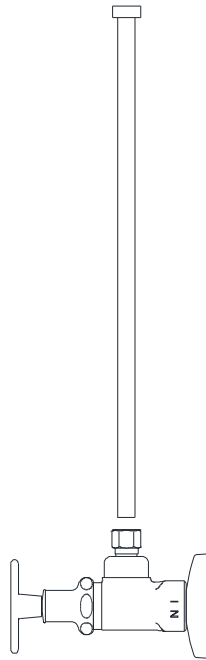

# SERVICE STOP w/ BRAIDED STAINLESS STEEL CLOSET SUPPLY

## Z81005-CR-887\_-12-PC TO Z81017-CR-887\_-12-PC TAG

**Engineering Specification: Zurn Z81005-CR-887\_-PC TO Z81017-CR-887\_-PC –**  
Polished chrome-plated cast brass angle stop fitting with ceramic disk cartridge, a loose key handle, one braided stainless steel closet riser complete with a wall escutcheon.

-SS Hose Option

PRODUCT NUMBER	CONNECTIONS	DESCRIPTION
Z81005-CR-8975-12-PC	1/2 OD x 3/8 NPT	Ceramic Cartridge Qtr Turn Stop (1/2" COMP X 3/8" NPT) w/ 12" Riser Tube
Z81005-CR-8873-12-PC	1/2 OD x 3/8 NPT	Ceramic Cartridge Qtr Turn Stop (1/2" COMP X 3/8" NPT) w/ 12" SS Hose, Closet
Z81006-CR-8975-12-PC	1/2 OD x 1/2 NPT	Ceramic Cartridge Qtr Turn Stop (1/2" COMP X 1/2" NPT) w/ 12" Riser Tube
Z81006-CR-8873-12-PC	1/2 OD x 1/2 NPT	Ceramic Cartridge Qtr Turn Stop (1/2" COMP X 1/2" NPT) w/ 12" SS Hose, Closet
Z81016-CR-8974-12-PC	3/8 OD x 3/8 NPT	Ceramic Cartridge Qtr Turn Stop (3/8" COMP X 3/8" NPT) w/ 12" Riser Tube
Z81016-CR-8870-12-PC	3/8 OD x 3/8 NPT	Ceramic Cartridge Qtr Turn Stop (3/8" COMP X 3/8" NPT) w/ 12" SS Hose, Closet
Z81017-CR-8974-12-PC	3/8 OD x 1/2 NPT	Ceramic Cartridge Qtr Turn Stop (3/8" COMP X 1/2" NPT) w/ 12" Riser Tube
Z81017-CR-8870-12-PC	3/8 OD x 1/2 NPT	Ceramic Cartridge Qtr Turn Stop (3/8" COMP X 1/2" NPT) w/ 12" SS Hose, Closet

### OPTIONAL ACCESSORIES

Suffix	Description
<input type="checkbox"/> -9	9"[229mm] Length Braided Stainless Steel Supply
<input type="checkbox"/> -20	20"[508mm] Length Braided Stainless Steel Supply

ZURN INDUSTRIES, LLC. ♦ COMMERCIAL BRASS OPERATION ♦ 5900 ELWIN BUCHANAN DRIVE ♦ SANFORD NC 27330