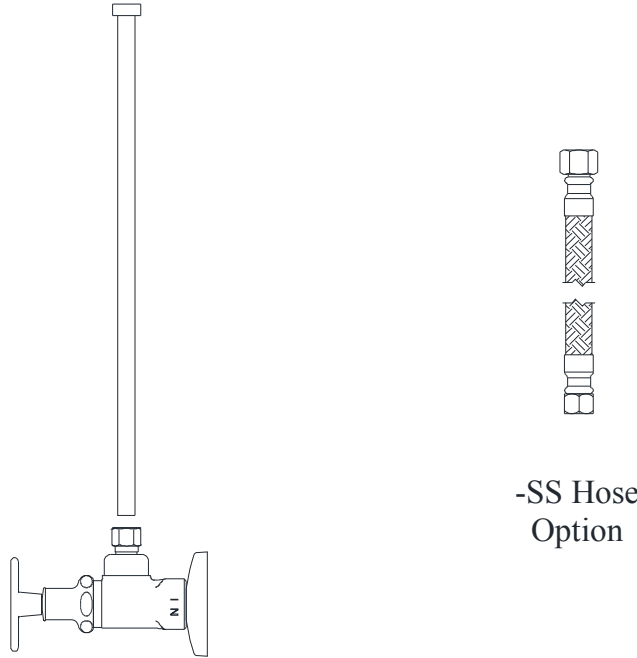

SERVICE STOP w/ BRAIDED STAINLESS STEEL CLOSET SUPPLY

Z81005-CR-887_-12-PC TO Z81017-CR-887_-12-PC TAG _____

Engineering Specification: Zurn Z81005-CR-887_-PC TO Z81017-CR-887_-PC –
Polished chrome-plated cast brass angle stop fitting with ceramic disk cartridge, a loose key handle, one braided stainless steel closet riser complete with a wall escutcheon.

-SS Hose
Option

PRODUCT NUMBER	CONNECTIONS	DESCRIPTION
Z81005-CR-8975-12-PC	1/2 OD x 3/8 NPT	Ceramic Cartridge Qtr Turn Stop (1/2" COMP X 3/8" NPT) w/ 12" Riser Tube
Z81005-CR-8873-12-PC	1/2 OD x 3/8 NPT	Ceramic Cartridge Qtr Turn Stop (1/2" COMP X 3/8" NPT) w/ 12" SS Hose, Closet
Z81006-CR-8975-12-PC	1/2 OD x 1/2 NPT	Ceramic Cartridge Qtr Turn Stop (1/2" COMP X 1/2" NPT) w/ 12" Riser Tube
Z81006-CR-8873-12-PC	1/2 OD x 1/2 NPT	Ceramic Cartridge Qtr Turn Stop (1/2" COMP X 1/2" NPT) w/ 12" SS Hose, Closet
Z81016-CR-8974-12-PC	3/8 OD x 3/8 NPT	Ceramic Cartridge Qtr Turn Stop (3/8" COMP X 3/8" NPT) w/ 12" Riser Tube
Z81016-CR-8870-12-PC	3/8 OD x 3/8 NPT	Ceramic Cartridge Qtr Turn Stop (3/8" COMP X 3/8" NPT) w/ 12" SS Hose, Closet
Z81017-CR-8974-12-PC	3/8 OD x 1/2 NPT	Ceramic Cartridge Qtr Turn Stop (3/8" COMP X 1/2" NPT) w/ 12" Riser Tube
Z81017-CR-8870-12-PC	3/8 OD x 1/2 NPT	Ceramic Cartridge Qtr Turn Stop (3/8" COMP X 1/2" NPT) w/ 12" SS Hose, Closet

OPTIONAL ACCESSORIES

Suffix	Description
<input type="checkbox"/> -9	9"[229mm] Length Braided Stainless Steel Supply
<input type="checkbox"/> -20	20"[508mm] Length Braided Stainless Steel Supply

ZURN INDUSTRIES, LLC. ♦ COMMERCIAL BRASS OPERATION ♦ 5900 ELWIN BUCHANAN DRIVE ♦ SANFORD NC 27330