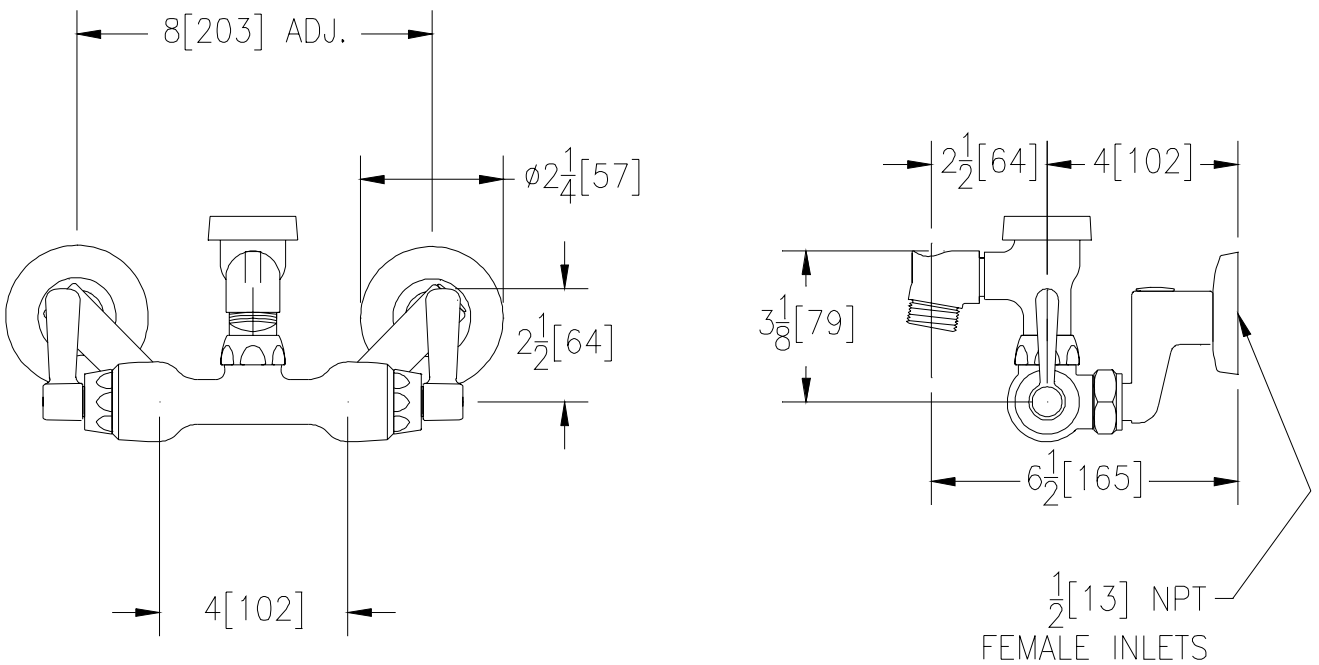

SERVICE SINK FAUCET Z841L1-RC

TAG _____

Engineering Specifications: Zurn AquaSpec® Z841L1-RC

Rough chrome-plated cast brass service sink faucet with quarter turn ceramic disc cartridges, 2-1/2" [64mm] long swivel inlets (with integral stops) providing adjustable centers from 4" [102mm] to 8-3/8" [213mm] and a 2-1/2" [64mm] vacuum breaker spout with pail hook and an integral 3/4" [19mm] hose-threaded outlet. Unit is provided with 2-1/2" [64mm] vandal-resistant color-coded brass lever handles.

Note: All dimensions are for reference only. Do not use for pre-plumbing

OPTIONAL ACCESSORIES

Suffix	Description
— -SSI	3/8" [10mm] Short Swivel Inlets
— -WHK	Wall Hook
— -5H	5' [152cm] Vinyl Hose

ZURN INDUSTRIES, INC. ♦ COMMERCIAL BRASS OPERATION ♦ 2640 SOUTH WORK STREET ♦ FALCONER NY 14733