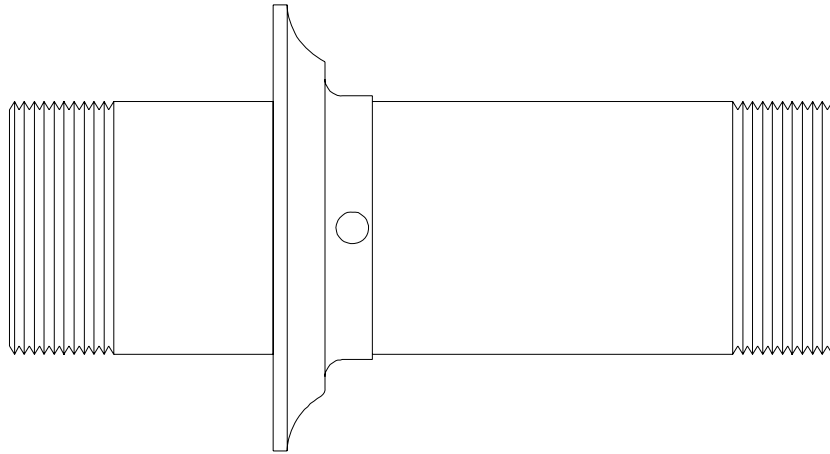

CAST BRASS NIPPLE WITH FLANGE

Z8914-PC

TAG _____

Engineering Specification: Zurn Z8914-PC - Chrome plated, brass nipple with chrome plated, cast brass set screw flange.

PRODUCT NUMBER	SIZE	MASTER CARTON	WEIGHT CARTON
Z8914-PC	1 1/2[38] x 6[152]	10	20