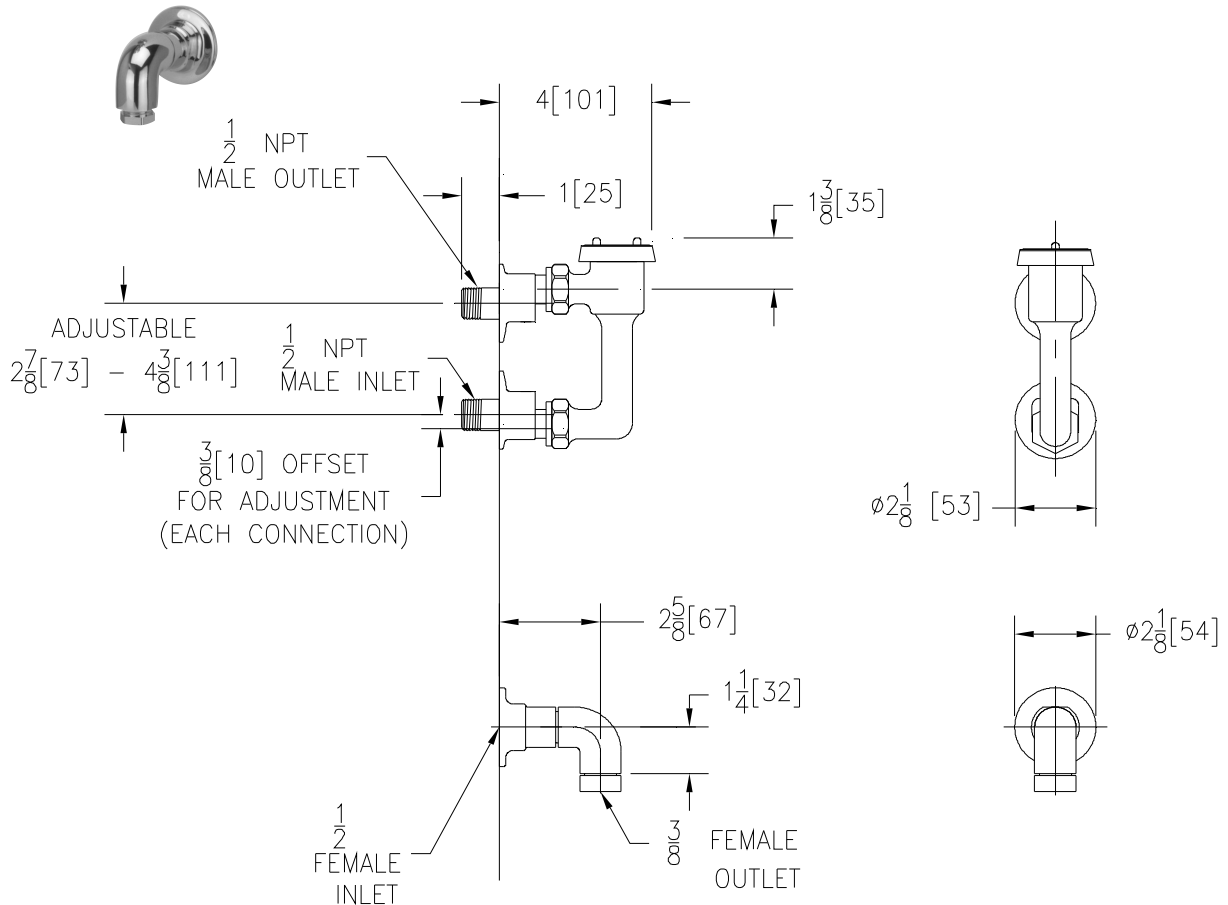

ELEVATED VACUUM BREAKER

Z80000-EVB-SE

TAG _____

Engineering Specifications: Zurn AquaSpec® Z80000-EVB-SE

Polished chrome-plated brass elevated atmospheric vacuum breaker assembly for concealed piping. Unit is provided with (2) 360 degree adjustable short supply inlets. Unit is furnished with a flanged wall spout with a 1/2" female inlet and a 3/8" female threaded outlet.