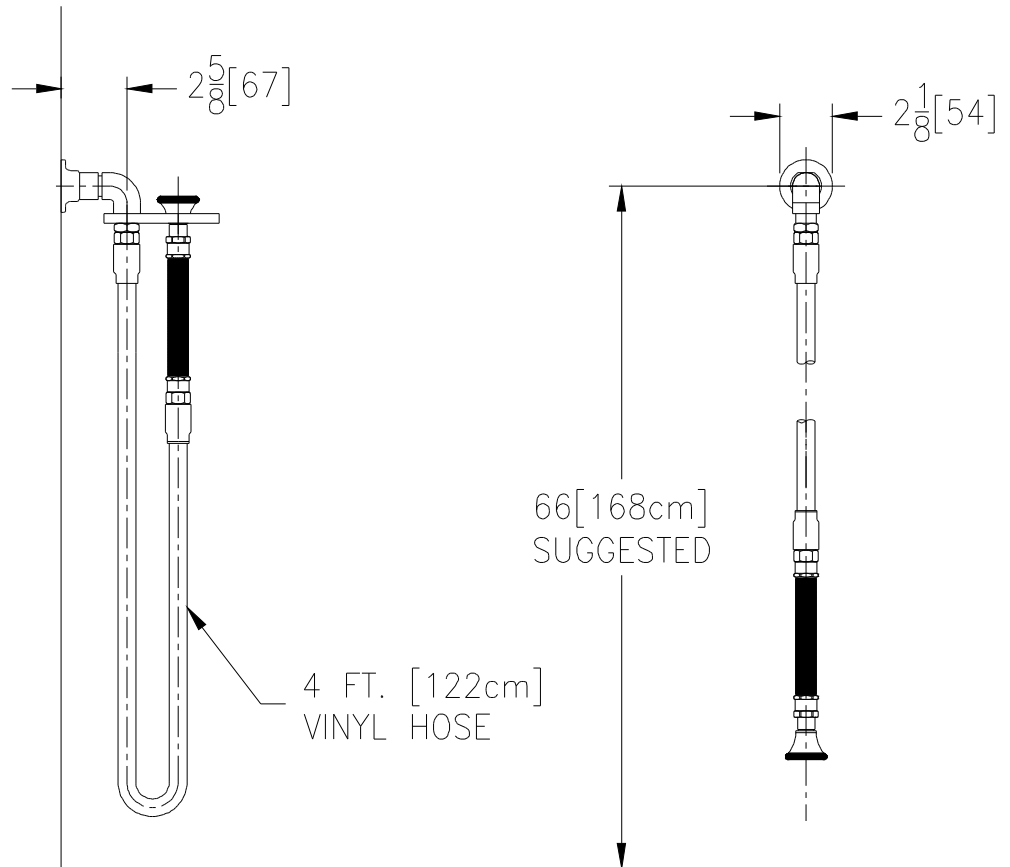

BEDPAN WASHER

Z80000-HK-SE-SH

TAG _____

Engineering Specifications: Zurn AquaSpec® Z80000-HK-SE-SH
 Bedpan washer flanged wall supply with a 1/2" female inlet and a 3/8" female outlet, a hand-held 4' [122cm] vinyl spray hose with an insulated 6" [152mm] handle and hook.

Note: All dimensions are for reference only. Do not use for pre-plumbing

OPTIONAL ACCESSORIES

Suffix	Description
___ -SH1	Spray Hose with Insulated Handle
___ -SH2	Spray Hose with Angled Head and Insulated Handle
___ -SH3	Spray Hose with Angled Head, Insulated Handle and Self-Closing Valve with Stay Open Ring
___ -SH4	Spray Hose with Angled Head and Self-Closing Valve