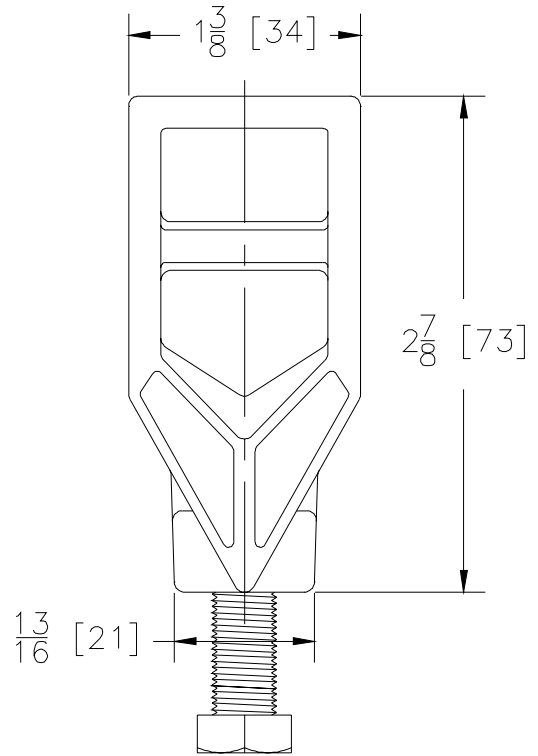

Dimensional Data (inches and [ mm ]) are Subject to Manufacturing Tolerances and Change Without Notice

**RD2191 Membrane Clamp Lockdown Lugs**

Dura-coated cast iron clamp, complete with 3/8-16 x 1-1/4 [32] securing bolt.