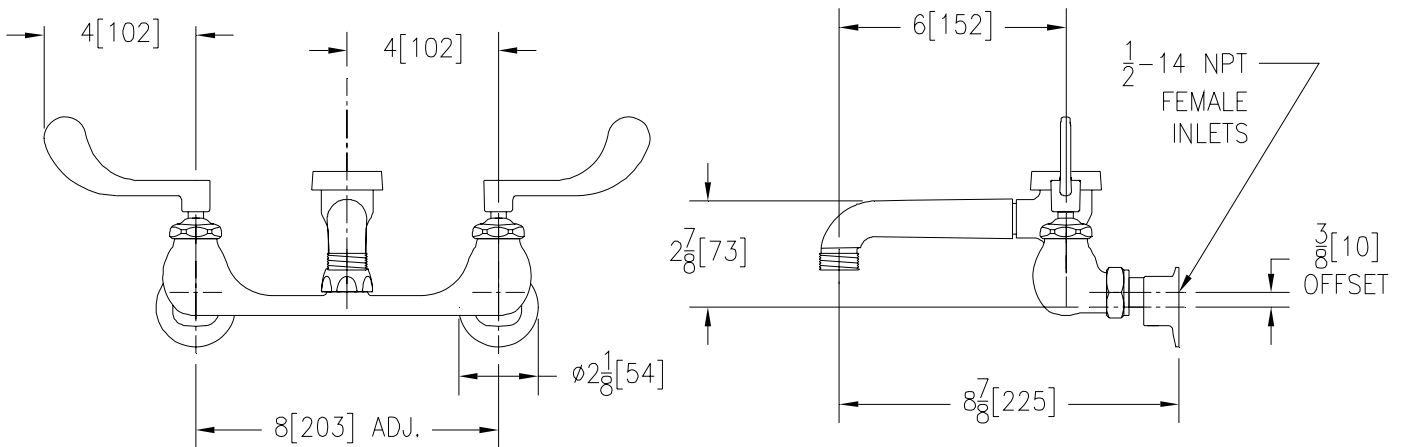

### Engineering Specifications: Zurn AquaSpec® Z842N4

Polished chrome-plated cast brass 8" [203mm] sink faucet with quarter turn ceramic disc cartridges, 3/8" [10mm] short swivel inlets providing adjustable centers from 7-1/4" [184mm] to 8-3/4" [222mm] and a 6" [152mm] centerline cast brass vacuum breaker spout with a 3/4" hose threaded outlet. Unit is furnished with 4" [102mm] vandal-resistant color-coded metal lever handles. (Note: Atmospheric vacuum breaker not intended for continuous pressure applications.)

Note: All dimensions are for reference only. Do not use for pre-plumbing

### OPTIONAL ACCESSORIES

Suffix	Description
___ -HCT	Hot/Cold Text Indexes
___ -LSI	2-1/2" [64mm] Long Swivel Inlets with Integral Stops
___ -RC	Rough Chrome Plated
___ -WHK	Wall Hook
___ -5H	5' [152cm] Vinyl Hose