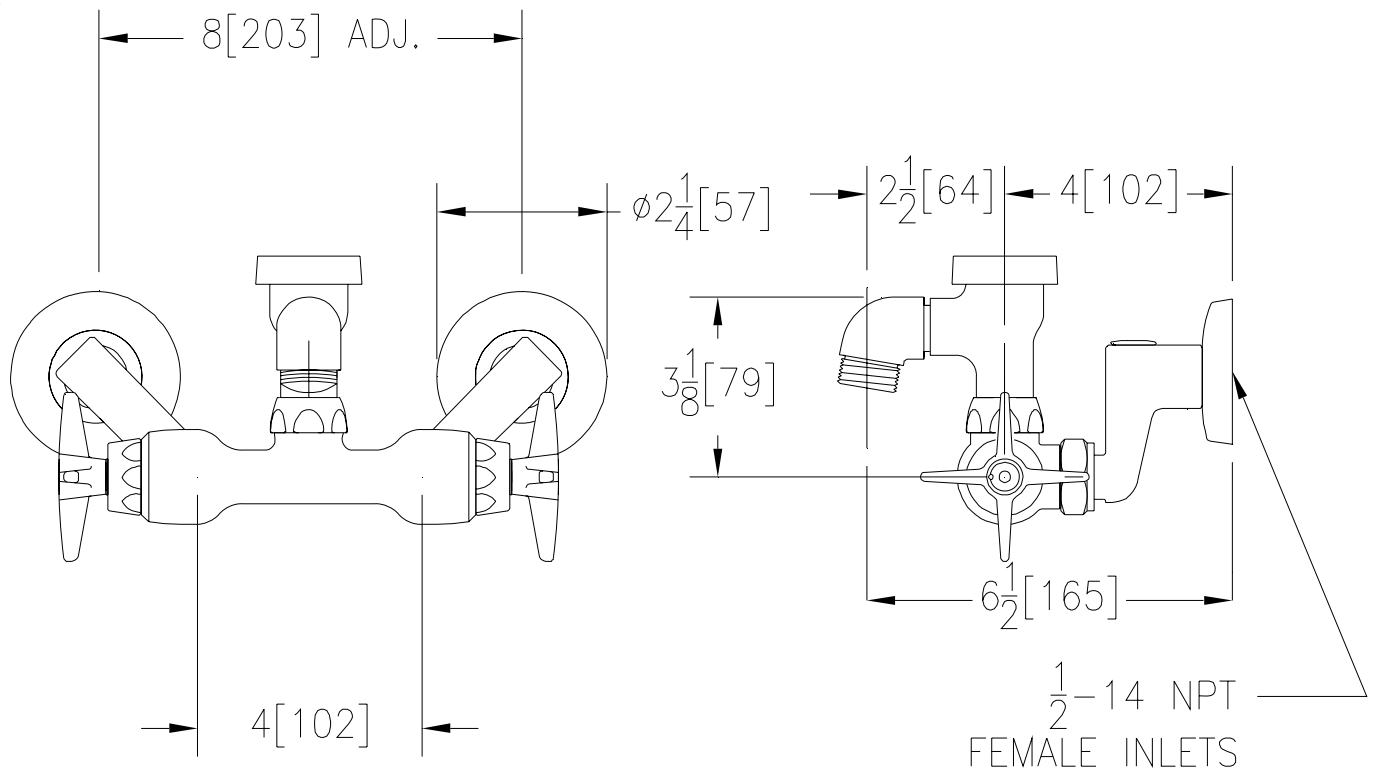

SERVICE SINK FAUCET Z841L2

TAG _____

Engineering Specifications: Zurn AquaSpec® Z841L2

Polished chrome-plated cast brass service sink faucet with quarter turn ceramic disc cartridges, 2-1/2" [64mm] long swivel inlets (with integral stops) providing adjustable centers from 4" [102mm] to 8-3/8" [213mm] and a 2-1/2" [64mm] vacuum breaker spout with an integral 3/4" hose-threaded outlet. Unit is provided with vandal-resistant color-coded metal four arm handles. (Note: Atmospheric vacuum breaker not intended for continuous pressure applications.)

Note: All dimensions are for reference only. Do not use for pre-plumbing

OPTIONAL ACCESSORIES

Suffix	Description
___ -CS	Check Stops
___ -HCT	Hot/Cold Text Indexes
___ -SSI	3/8" [10mm] Short Swivel Inlets
___ -WHK	Wall Hook
___ -5H	5' [152cm] Vinyl Hose