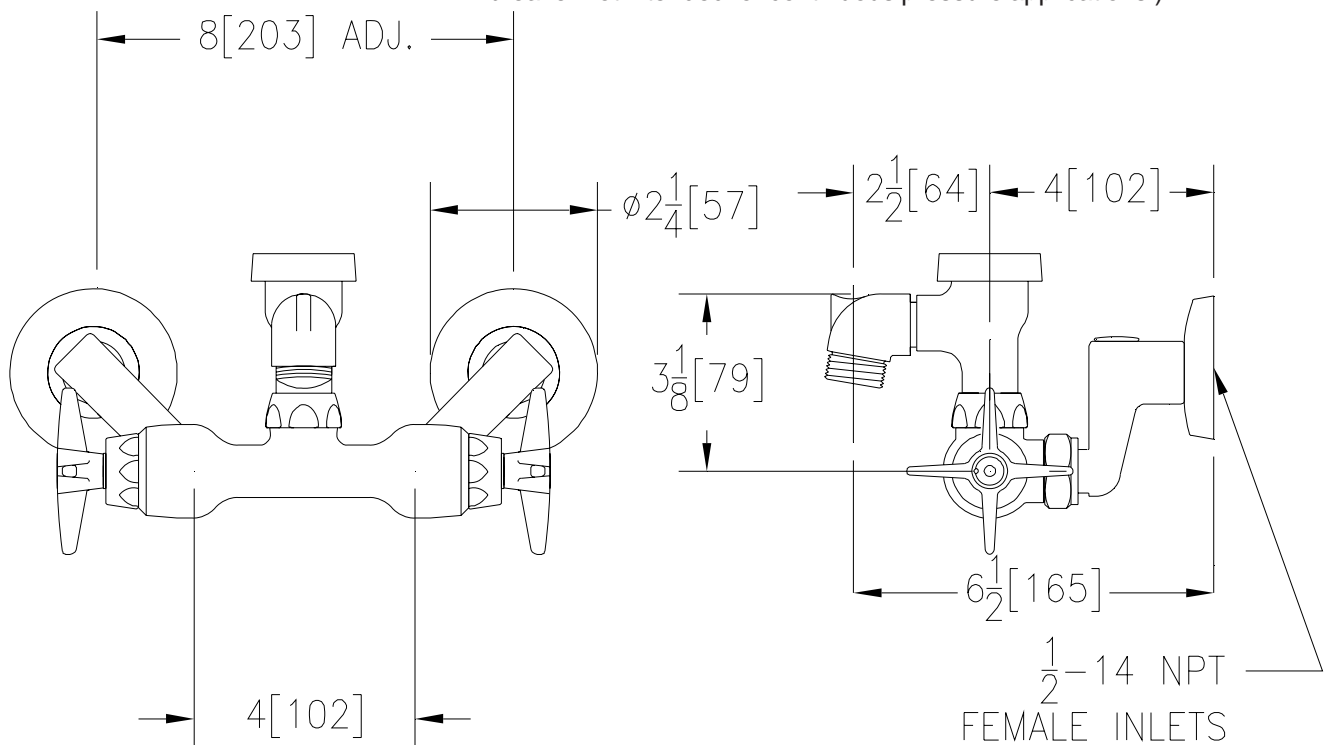

SERVICE SINK FAUCET Z841L2-RC

TAG _____

Engineering Specifications: Zurn AquaSpec® Z841L2-RC

Rough chrome-plated cast brass service sink faucet with quarter turn ceramic disc cartridges, 2-1/2" [64mm] long swivel inlets (with integral stops) providing adjustable centers from 4" [102mm] to 8-3/8" [213mm] and a 2-1/2" [64mm] vacuum breaker spout with pail hook and an integral 3/4" hose-threaded outlet. Unit is provided with vandal-resistant color-coded metal four arm handles. (Note: Atmospheric vacuum breaker not intended for continuous pressure applications.)

Note: All dimensions are for reference only. Do not use for pre-plumbing

OPTIONAL ACCESSORIES

Suffix	Description
— -CS	Check Stops
— -HCT	Hot/Cold Text Indexes
— -SSI	3/8" [10mm] Short Swivel Inlets
— -WHK	Wall Hook
— -5H	5' [152cm] Vinyl Hose