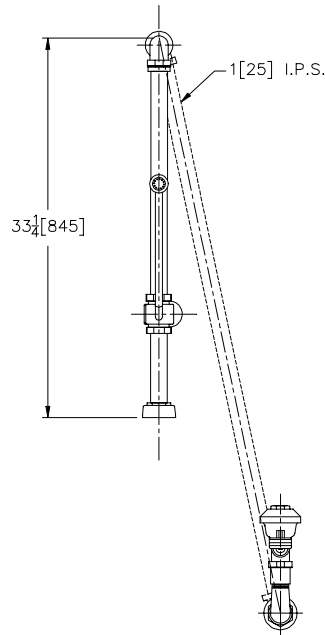

## Exposed Z6040AV-BWN Model Bedpan Washer with Foot Pedal Actuation for Water Closets

### Flow Options

- |                          |                |                          |
|--------------------------|----------------|--------------------------|
| <input type="checkbox"/> | -WS1           | 1.6 Gal. Low Consumption |
| <input type="checkbox"/> | -FF            | 4.5 Gal. Full Flush      |
| <input type="checkbox"/> | Standard Flush | 3.5 Gallons Per Flush    |

**ENGINEERING SPECIFICATION:** ZURN Z6040AV-BWN AquaVantage® 'AV' Exposed Closet Flush Valve with Bedpan Washer and Foot Pedal Actuation- Exposed, quiet diaphragm-type, chrome plated, flushometer valve with a polished exterior. Complete with Zurn's AquaVantage® TPE, chloramine resistant, dual seal diaphragm with a clog resistant, triple filtered by-pass. Valve is complete with a non-hold open and no leak foot pedal actuation feature, bedpan washer assembly, wall bracket and support rod, high back pressure vacuum breaker, one piece hex coupling nut, adjustable tailpiece, spud coupling and flange. Control stop has internal siphon-guard protection, vandal resistant stop cap, sweat solder kit, and a cast wall flange with set screw. Internal seals are made of chloramine resistant materials.