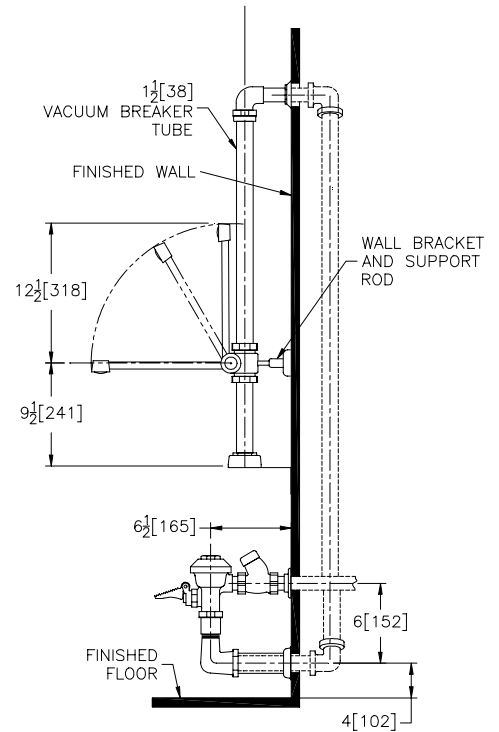

## Exposed Z6040AV-BWN Model Bedpan Washer with Foot Pedal Actuation for Water Closets

**ENGINEERING SPECIFICATION:** ZURN Z6040AV-BWN AquaVantage® 'AV' Exposed Closet Flush Valve with Bedpan Washer and Foot Pedal Actuation- Exposed, quiet diaphragm-type, chrome plated, flushometer valve with a polished exterior. Complete with Zurn's AquaVantage® TPE, chloramine resistant, dual seal diaphragm with a clog resistant, triple filtered by-pass. Valve is complete with a non-hold open and no leak foot pedal actuation feature, bedpan washer assembly, wall bracket and support rod, high back pressure vacuum breaker, one piece hex coupling nut, adjustable tailpiece, spud coupling and flange. Control stop has internal siphon-guard protection, vandal resistant stop cap, sweat solder kit, and a cast wall flange with set screw. Internal seals are made of chloramine resistant materials.